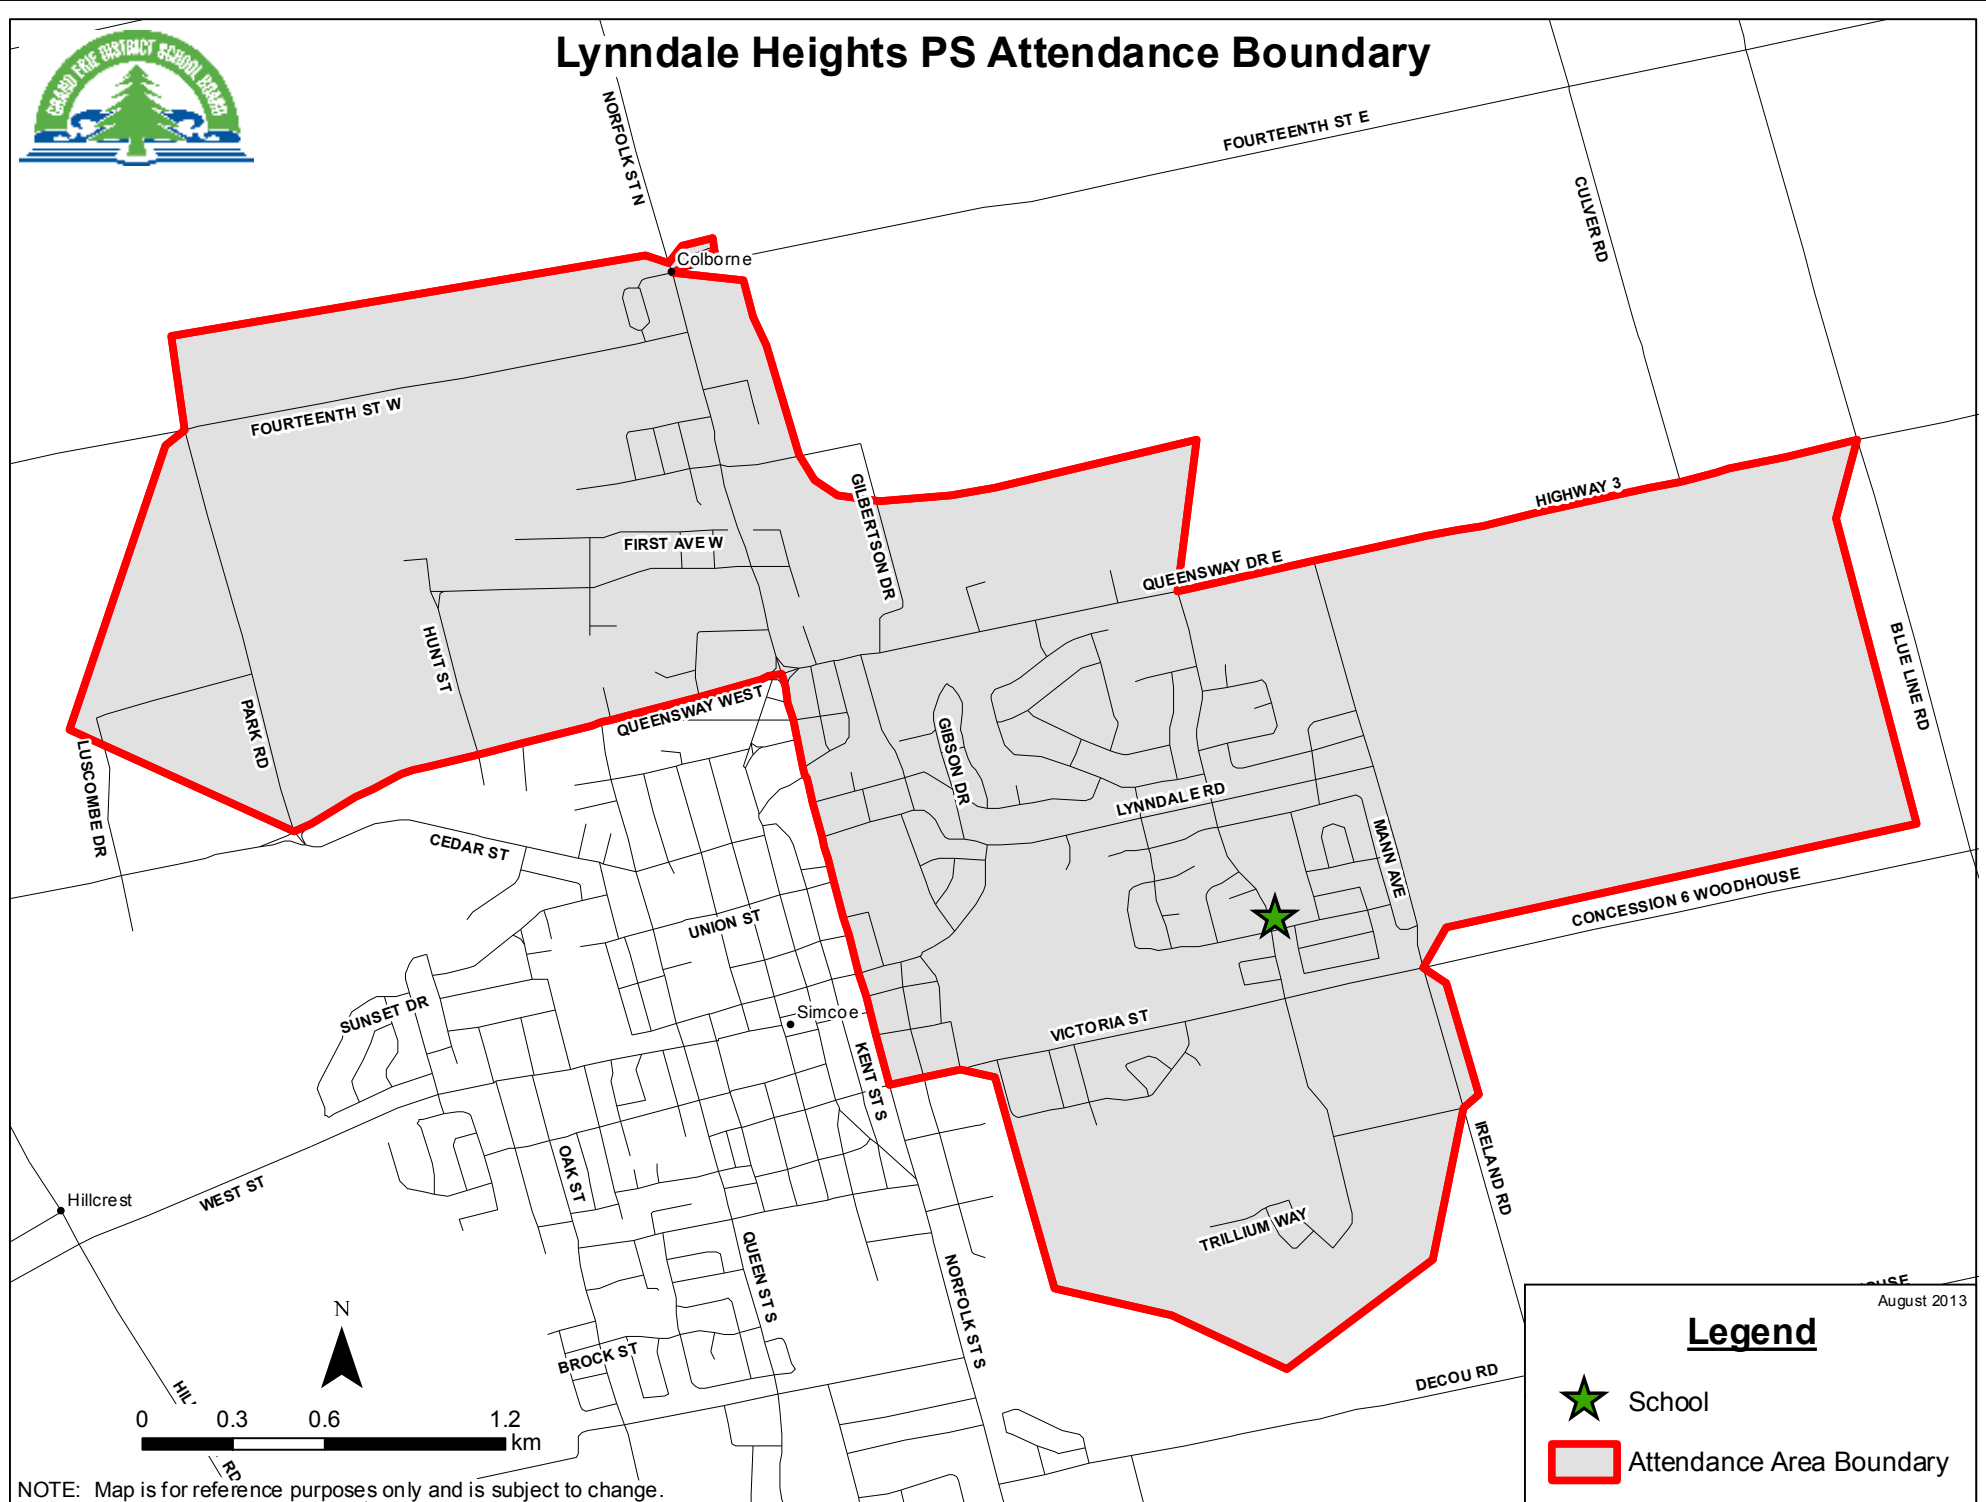

Lynndale Heights PS Attendance Boundary

NOTE: Map is for reference purposes only and is subject to change.

August 2013

Legend

-  School
-  Attendance Area Boundary

Lynndale Heights Public School

Lynndale Heights Public School

January 14, 2016

-  Zone
-  Zone with Holding Provision
-  Special Provisions
-  Site Plan Control
-  Lakeshore Erosion Prone Areas