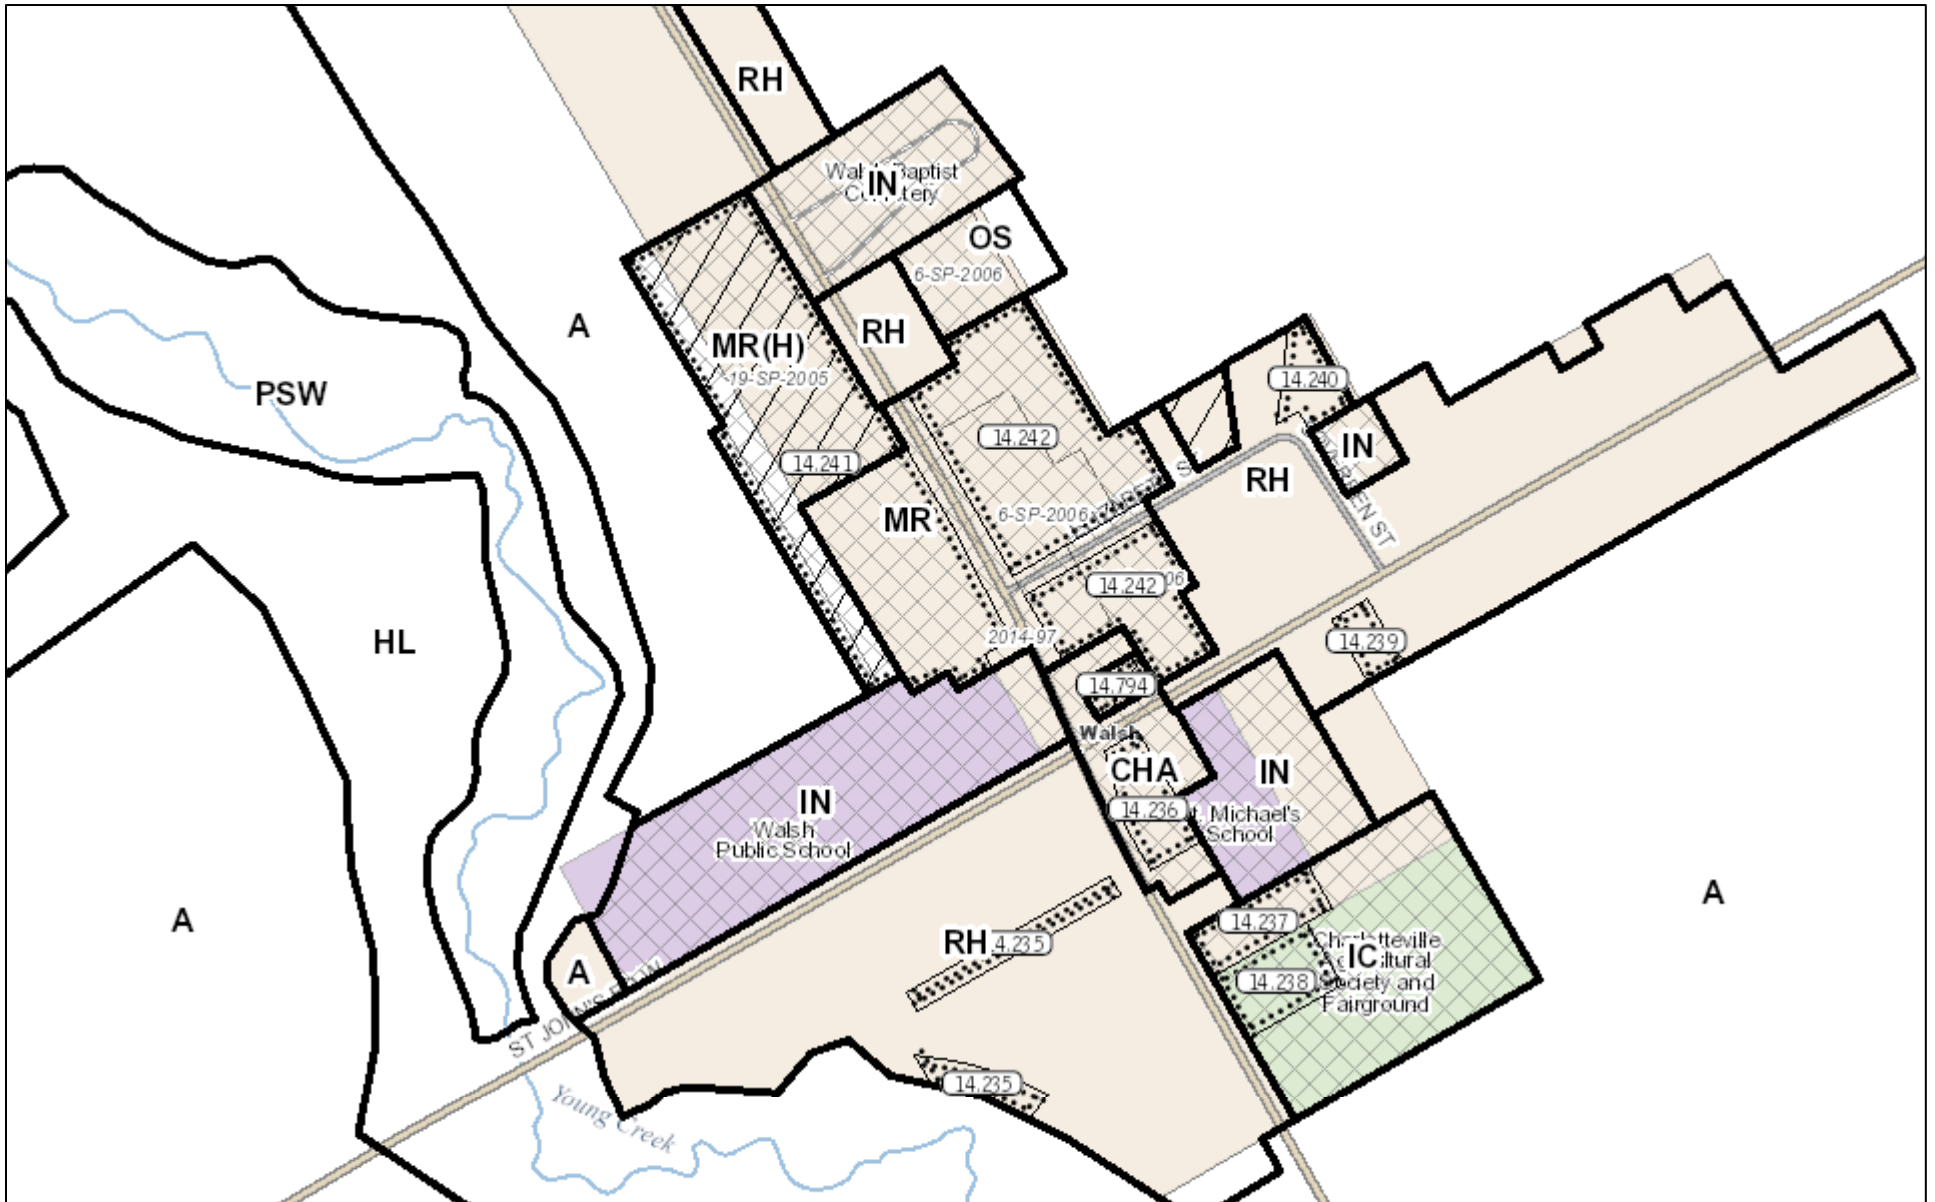

Walsh PS Attendance Boundary

NOTE: Map is for reference purposes only and is subject to change.

August 2012

Legend

-  School
-  Attendance Area Boundary

Walsh Public School

Walsh Public School

January 14, 2016

-  Zone
-  Zone with Holding Provision
-  Special Provisions
-  Site Plan Control
-  Lakeshore Erosion Prone Areas