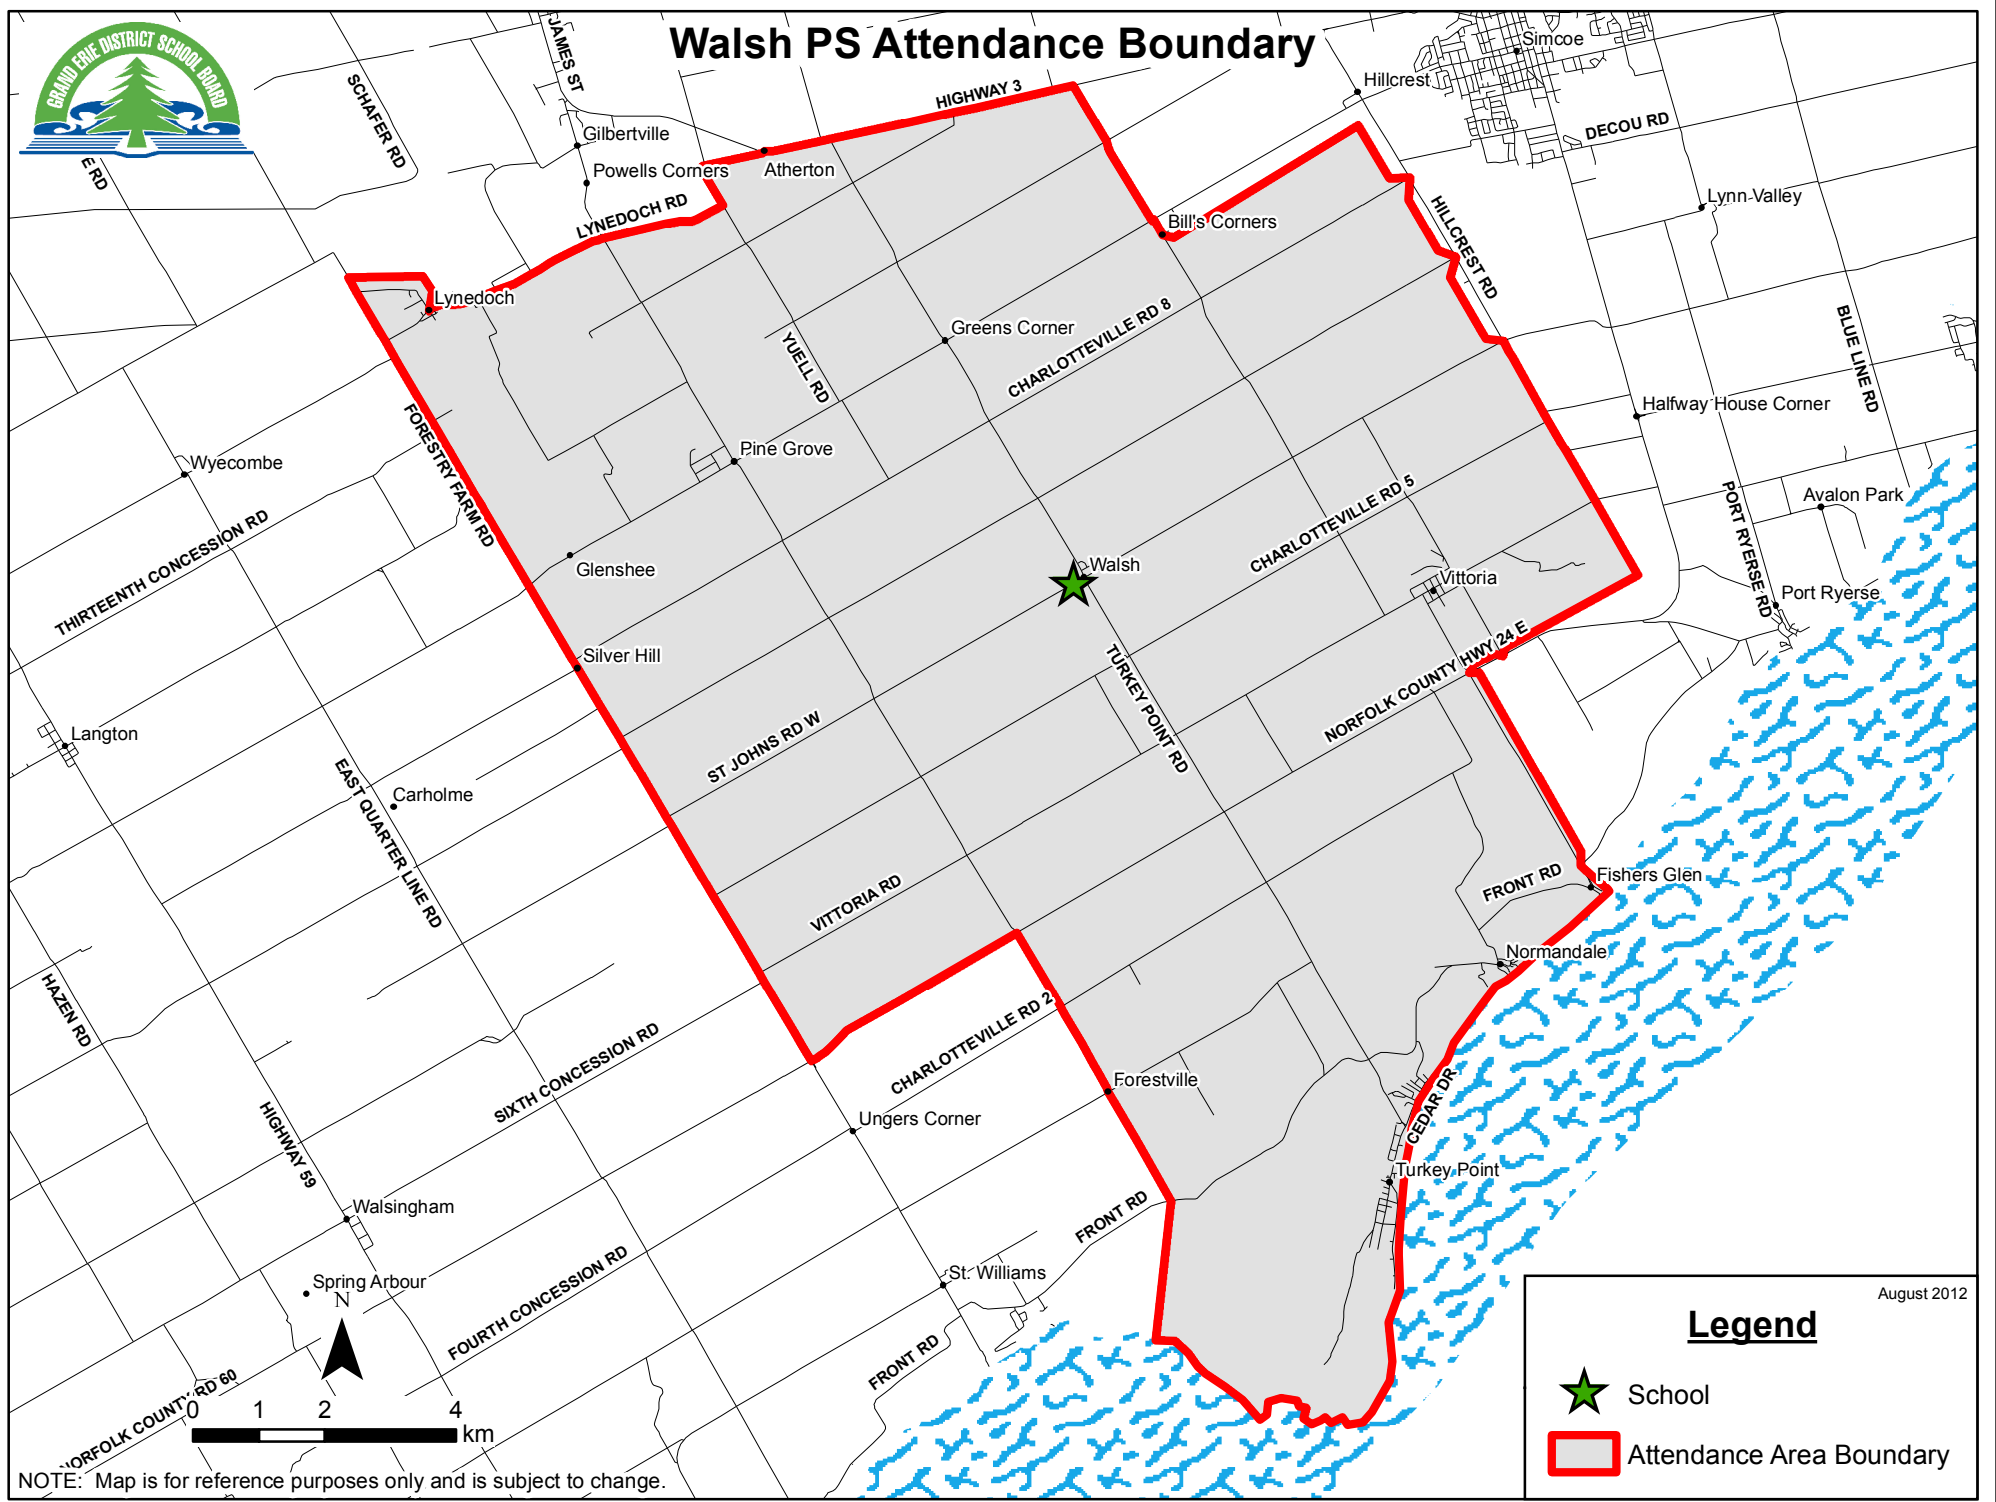

Walsh PS Attendance Boundary

NOTE: Map is for reference purposes only and is subject to change.

August 2012

Legend

-  School
-  Attendance Area Boundary

Walsh Public School

Walsh Public School

January 14, 2016

-  Zone
-  Zone with Holding Provision
-  Special Provisions
-  Site Plan Control
-  Lakeshore Erosion Prone Areas