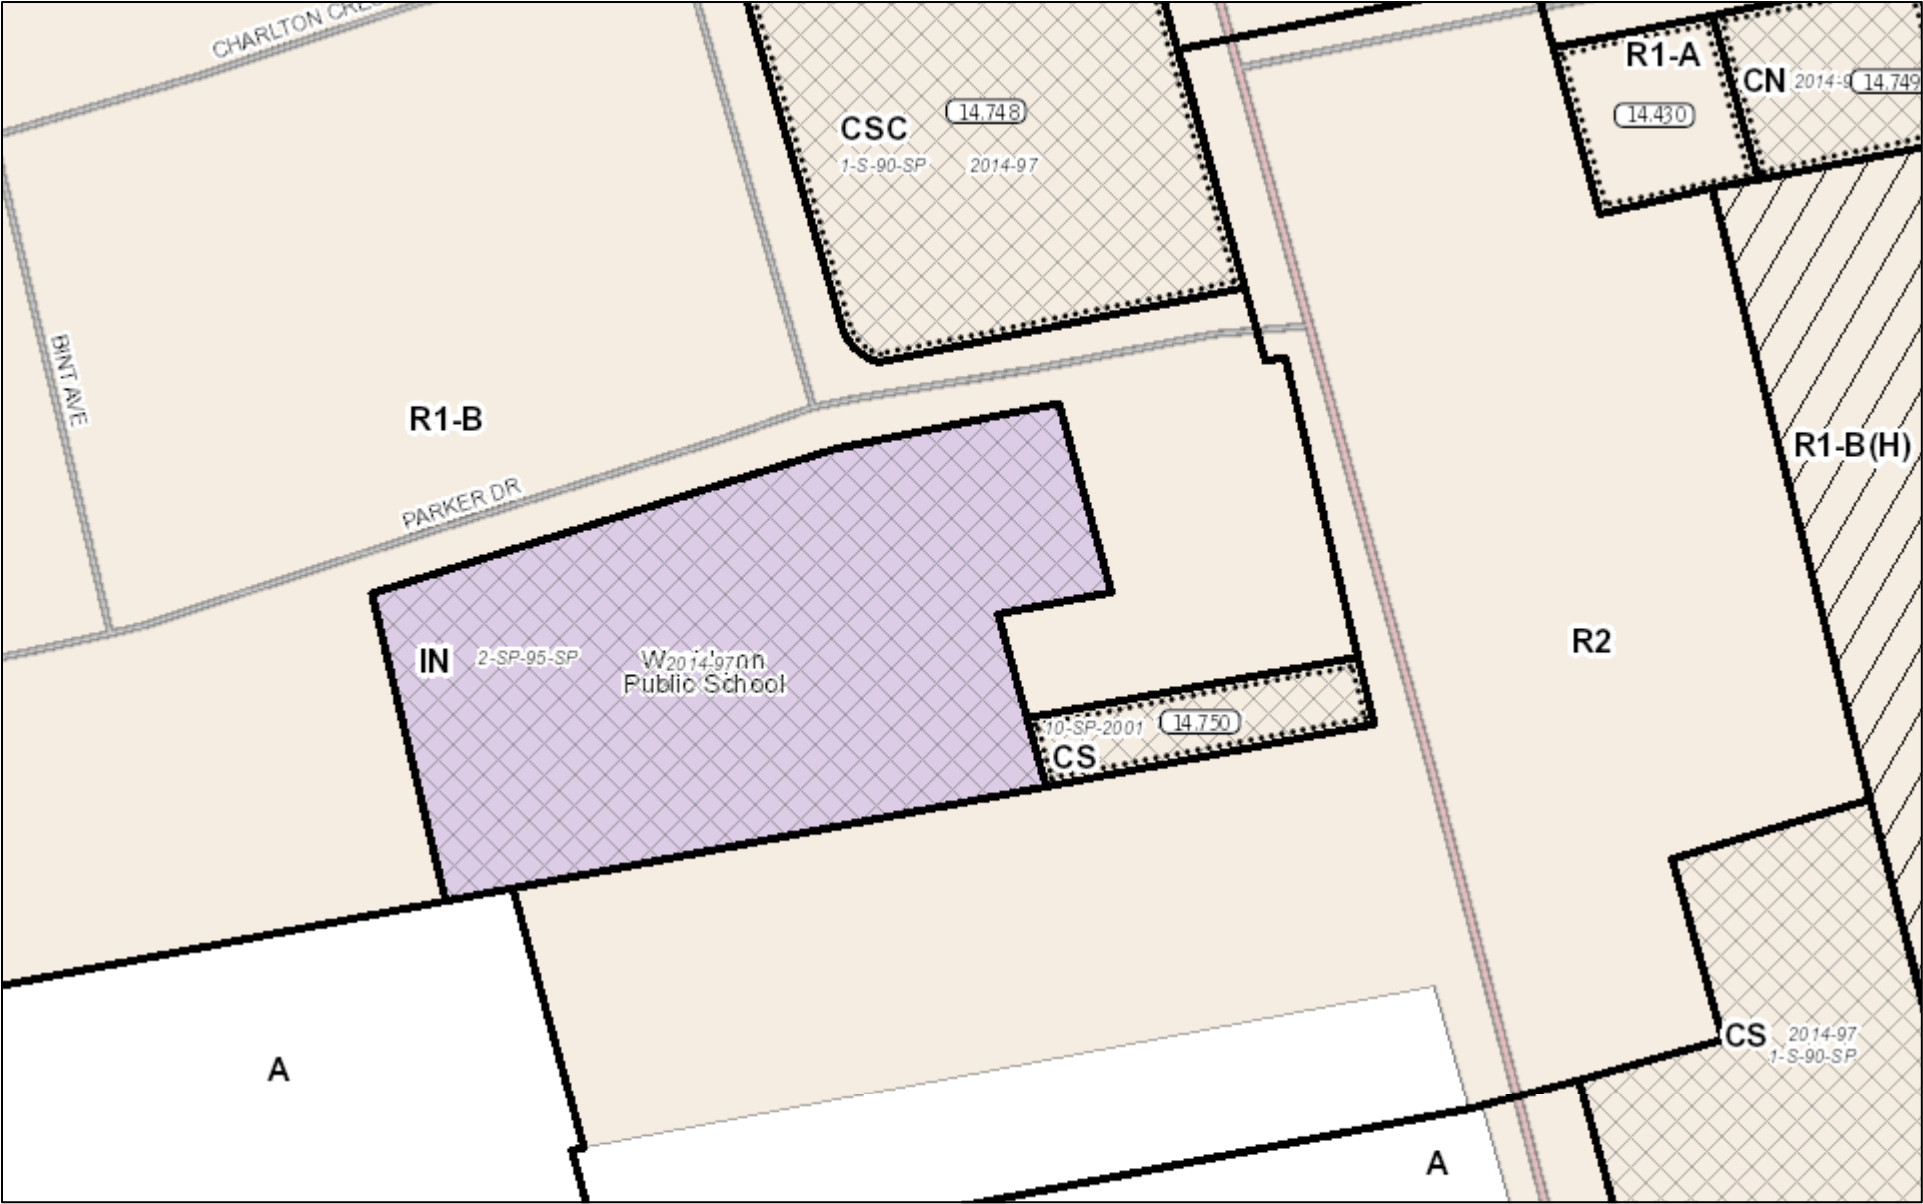

# West Lynn PS Attendance Boundary

NOTE: Map is for reference purposes only and is subject to change.

August 2012

### Legend

- School
- Attendance Area Boundary

# West Lynn Public School

January 14, 2016

-  Zone
-  Zone with Holding Provision
-  Special Provisions
-  Site Plan Control
-  Lakeshore Erosion Prone Areas