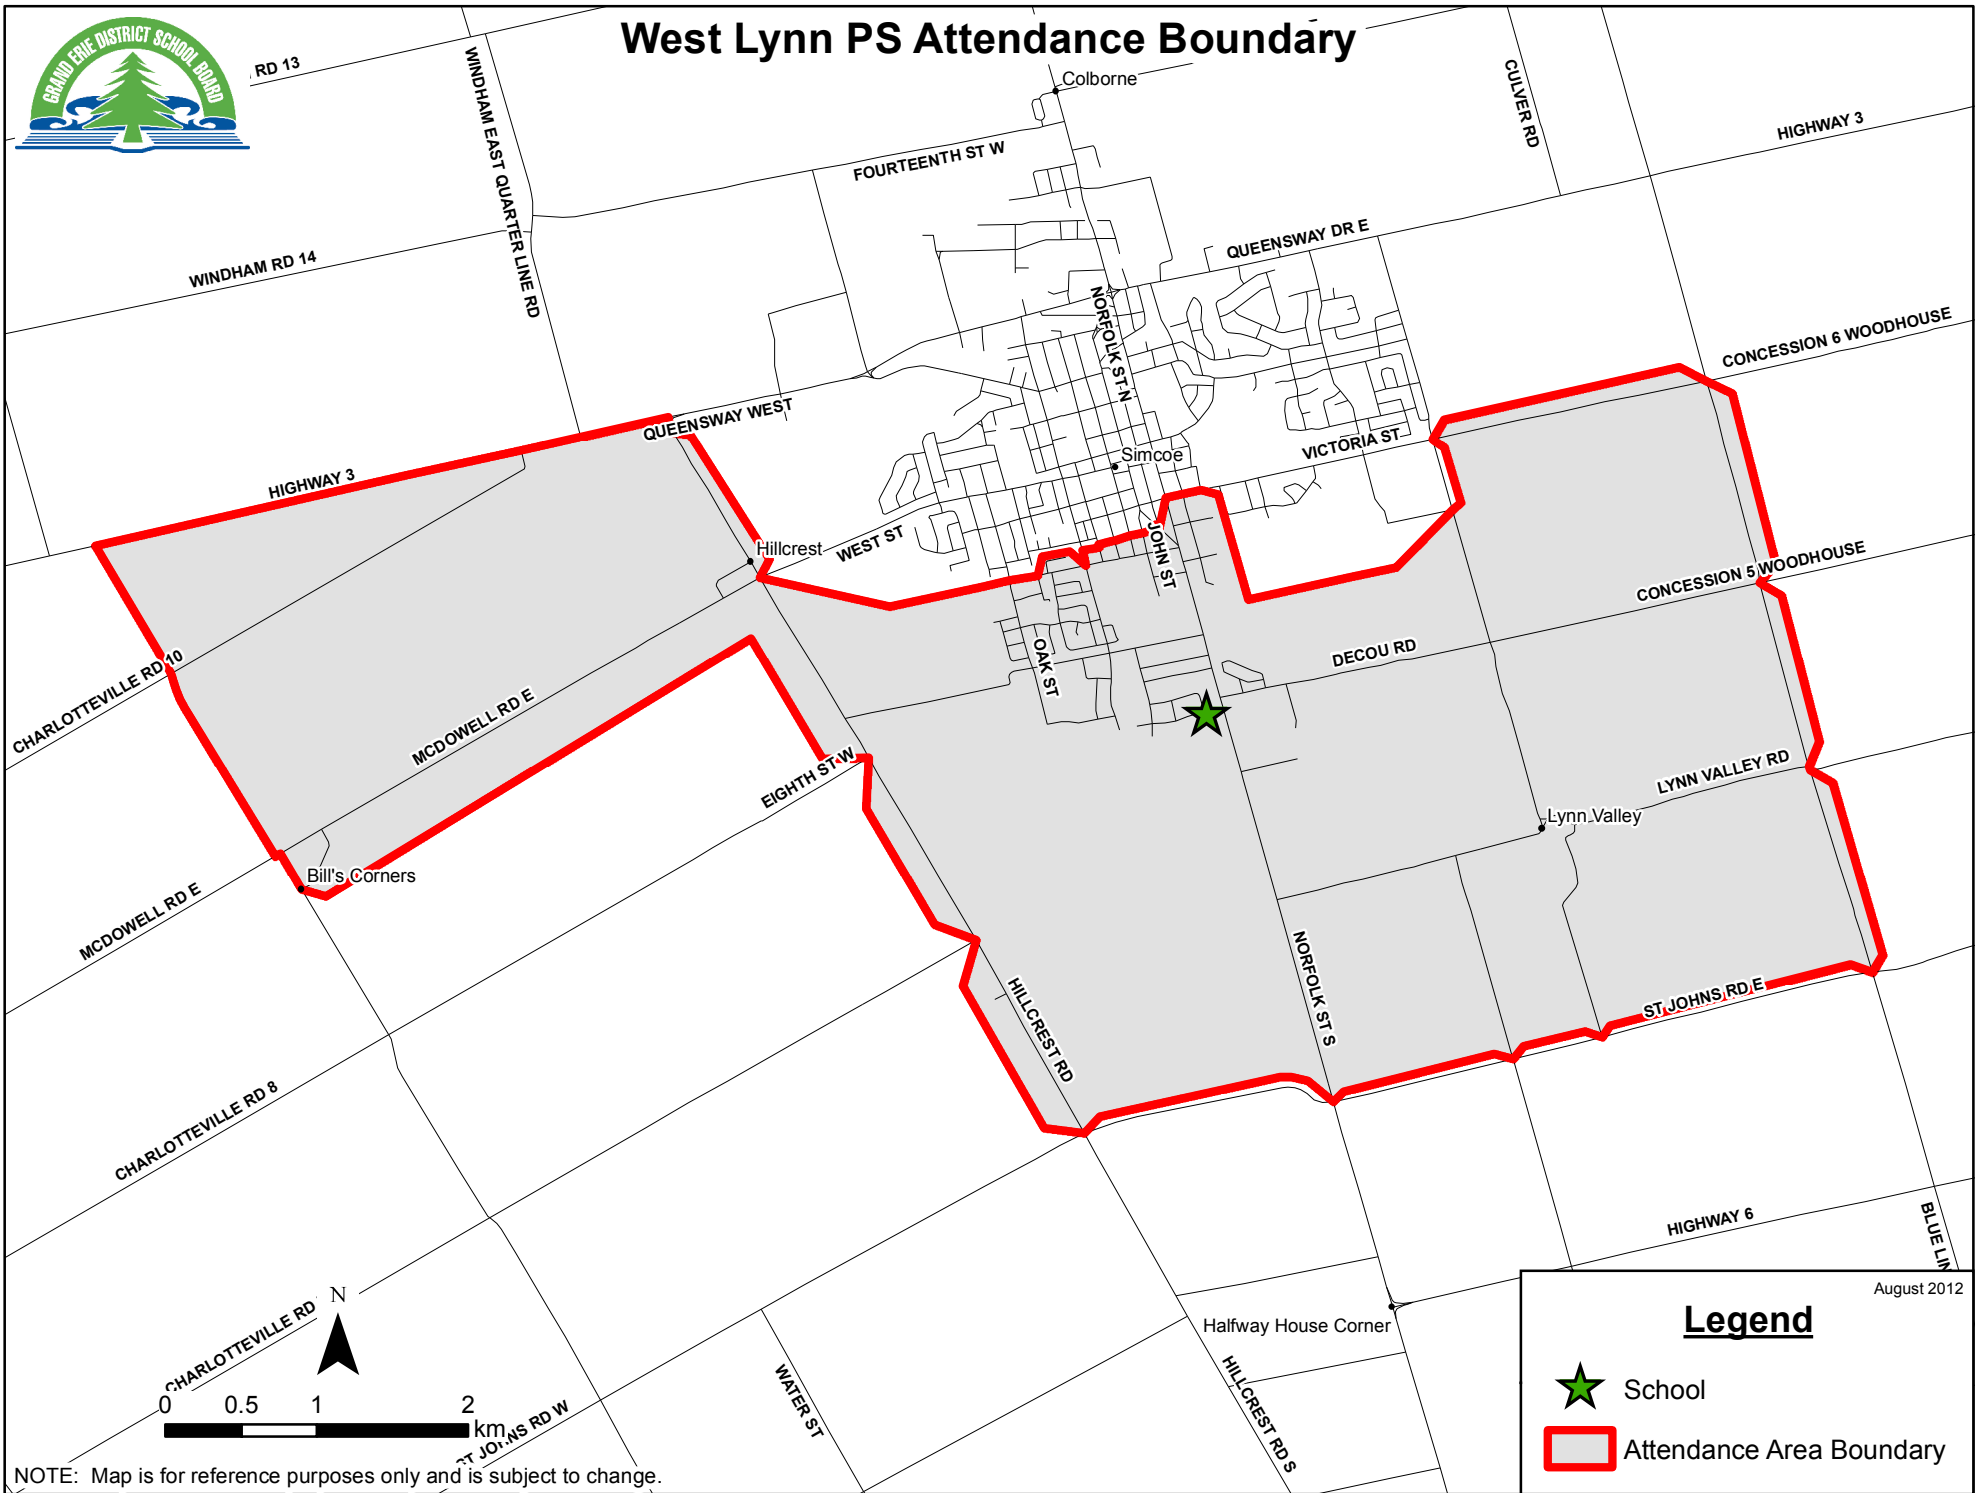

# West Lynn PS Attendance Boundary

NOTE: Map is for reference purposes only and is subject to change.

August 2012

### Legend

- School
- Attendance Area Boundary

# West Lynn Public School

# West Lynn Public School

January 14, 2016

-  Zone
-  Zone with Holding Provision
-  Special Provisions
-  Site Plan Control
-  Lakeshore Erosion Prone Areas