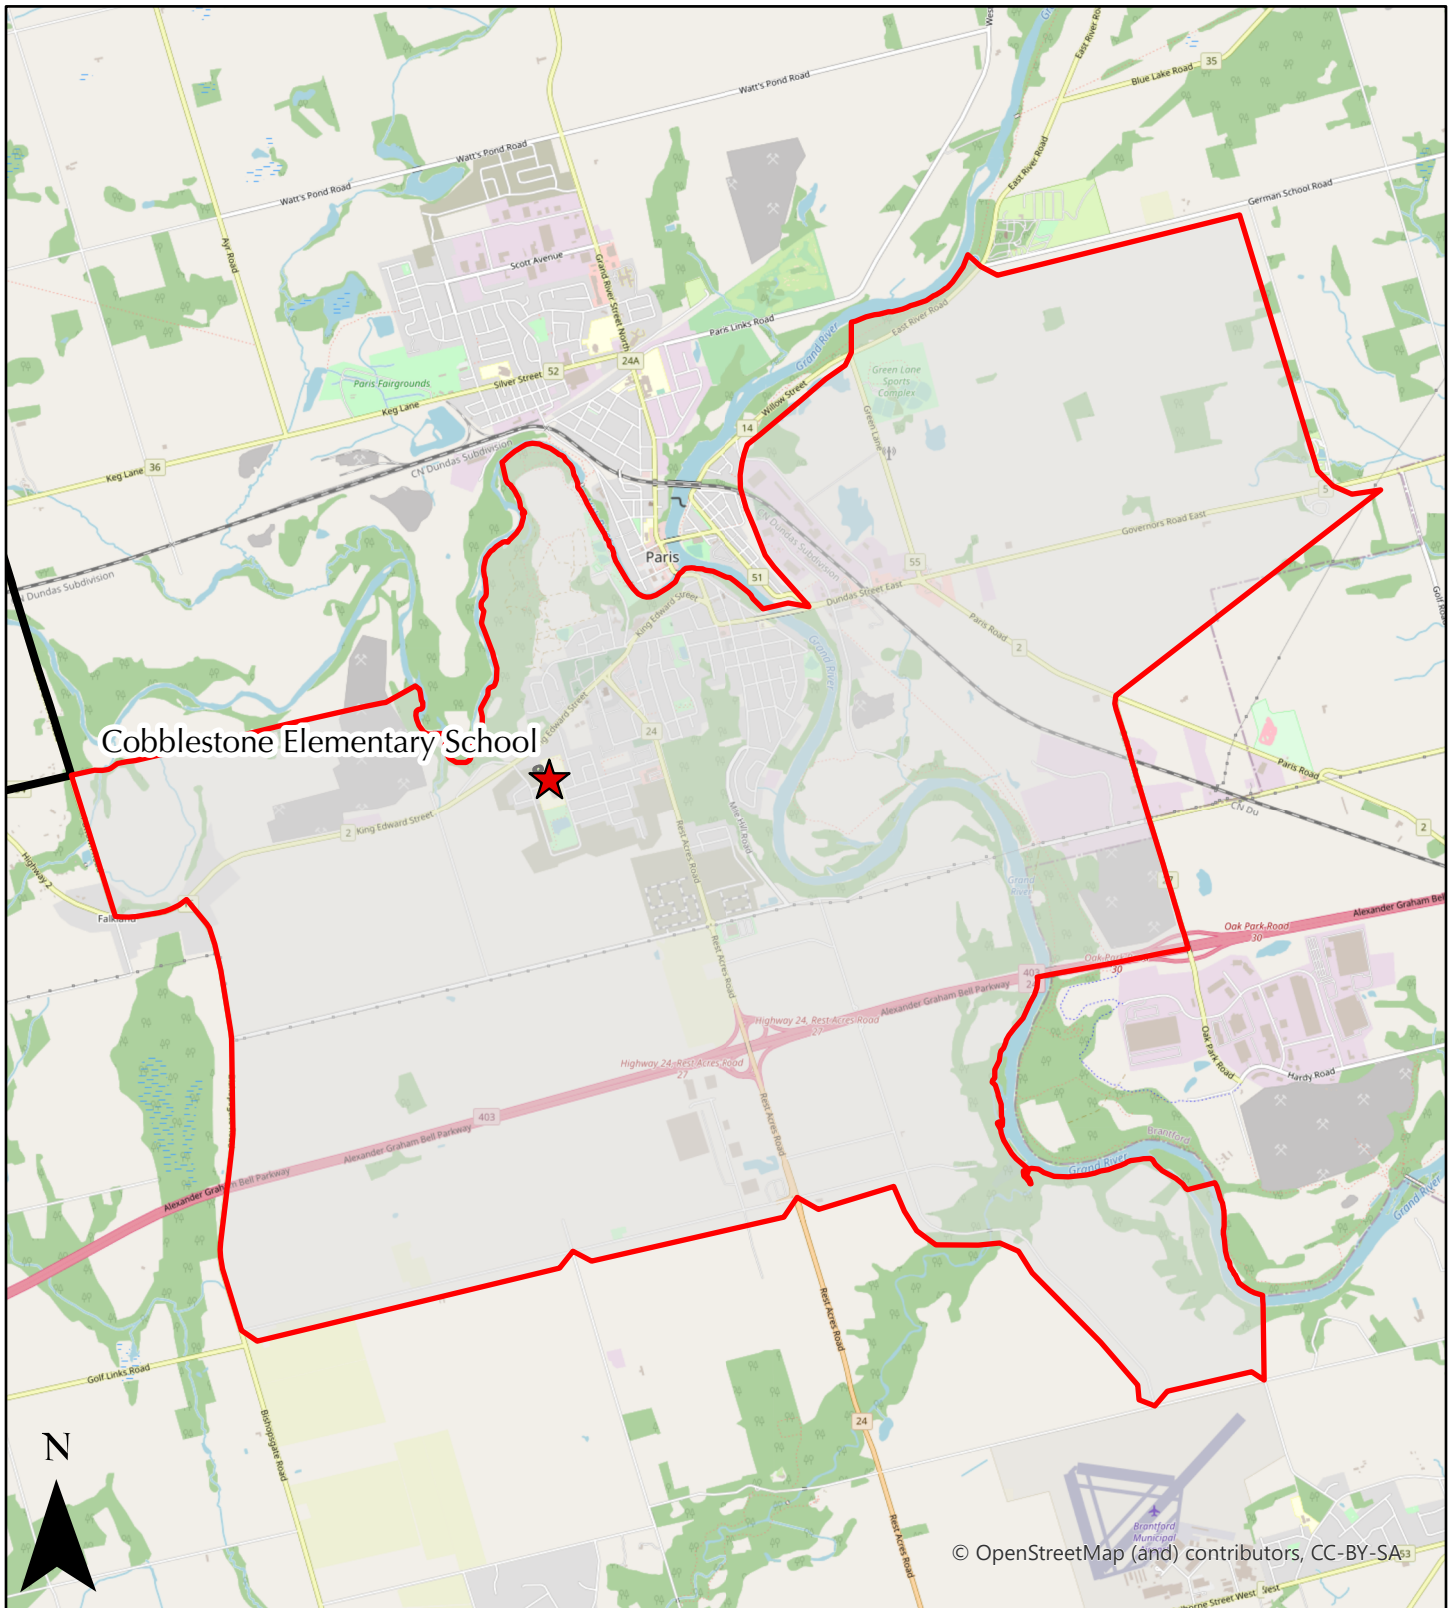

School Boundary Map

Cobblestone Elementary School

Grades: JK-8

0 0.30.6 1.2 1.8 2.4 3 3.6 4.2 km

Date: January-19-21