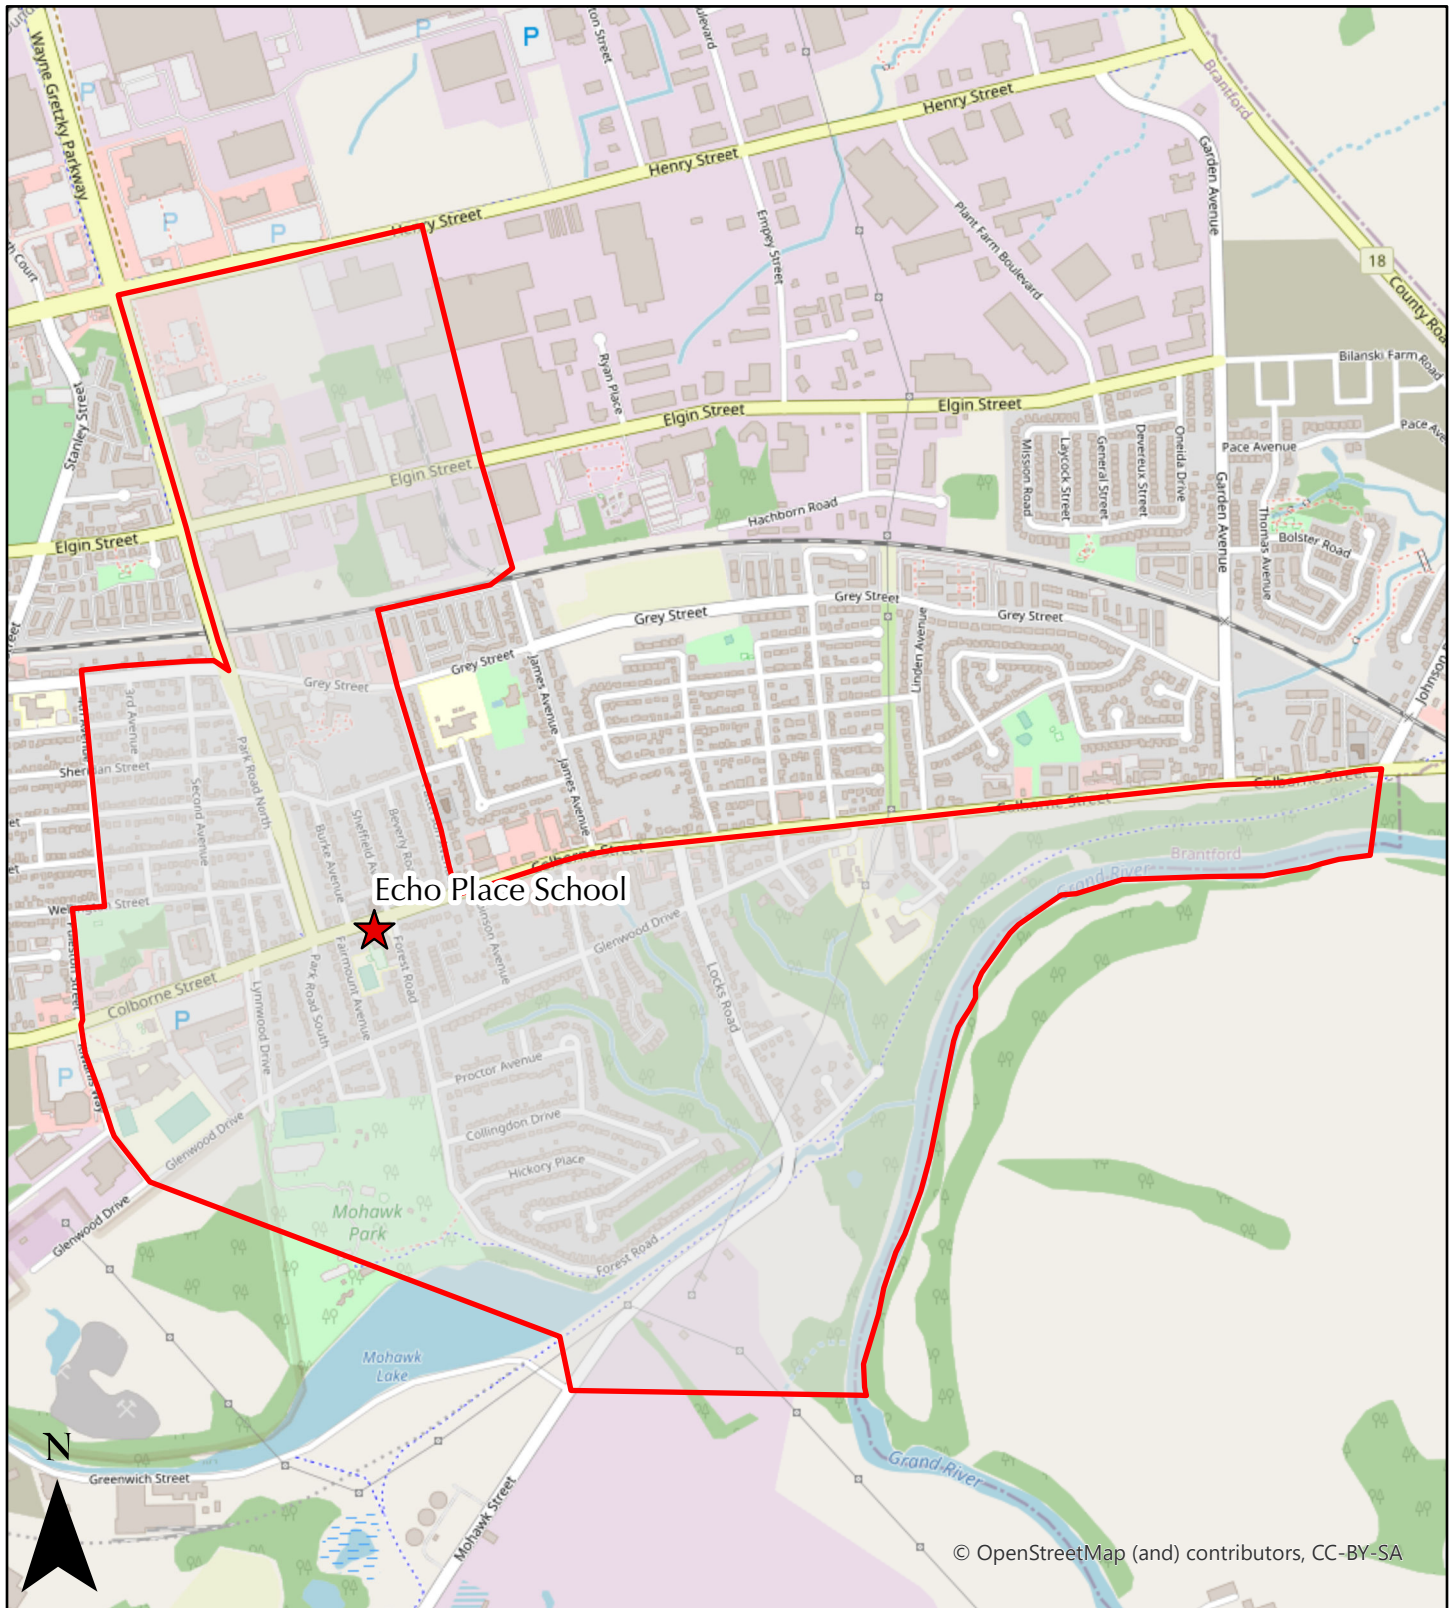

School Boundary Map

Echo Place School

Grades: JK-8

© OpenStreetMap (and) contributors, CC-BY-SA

Date: January-19-21