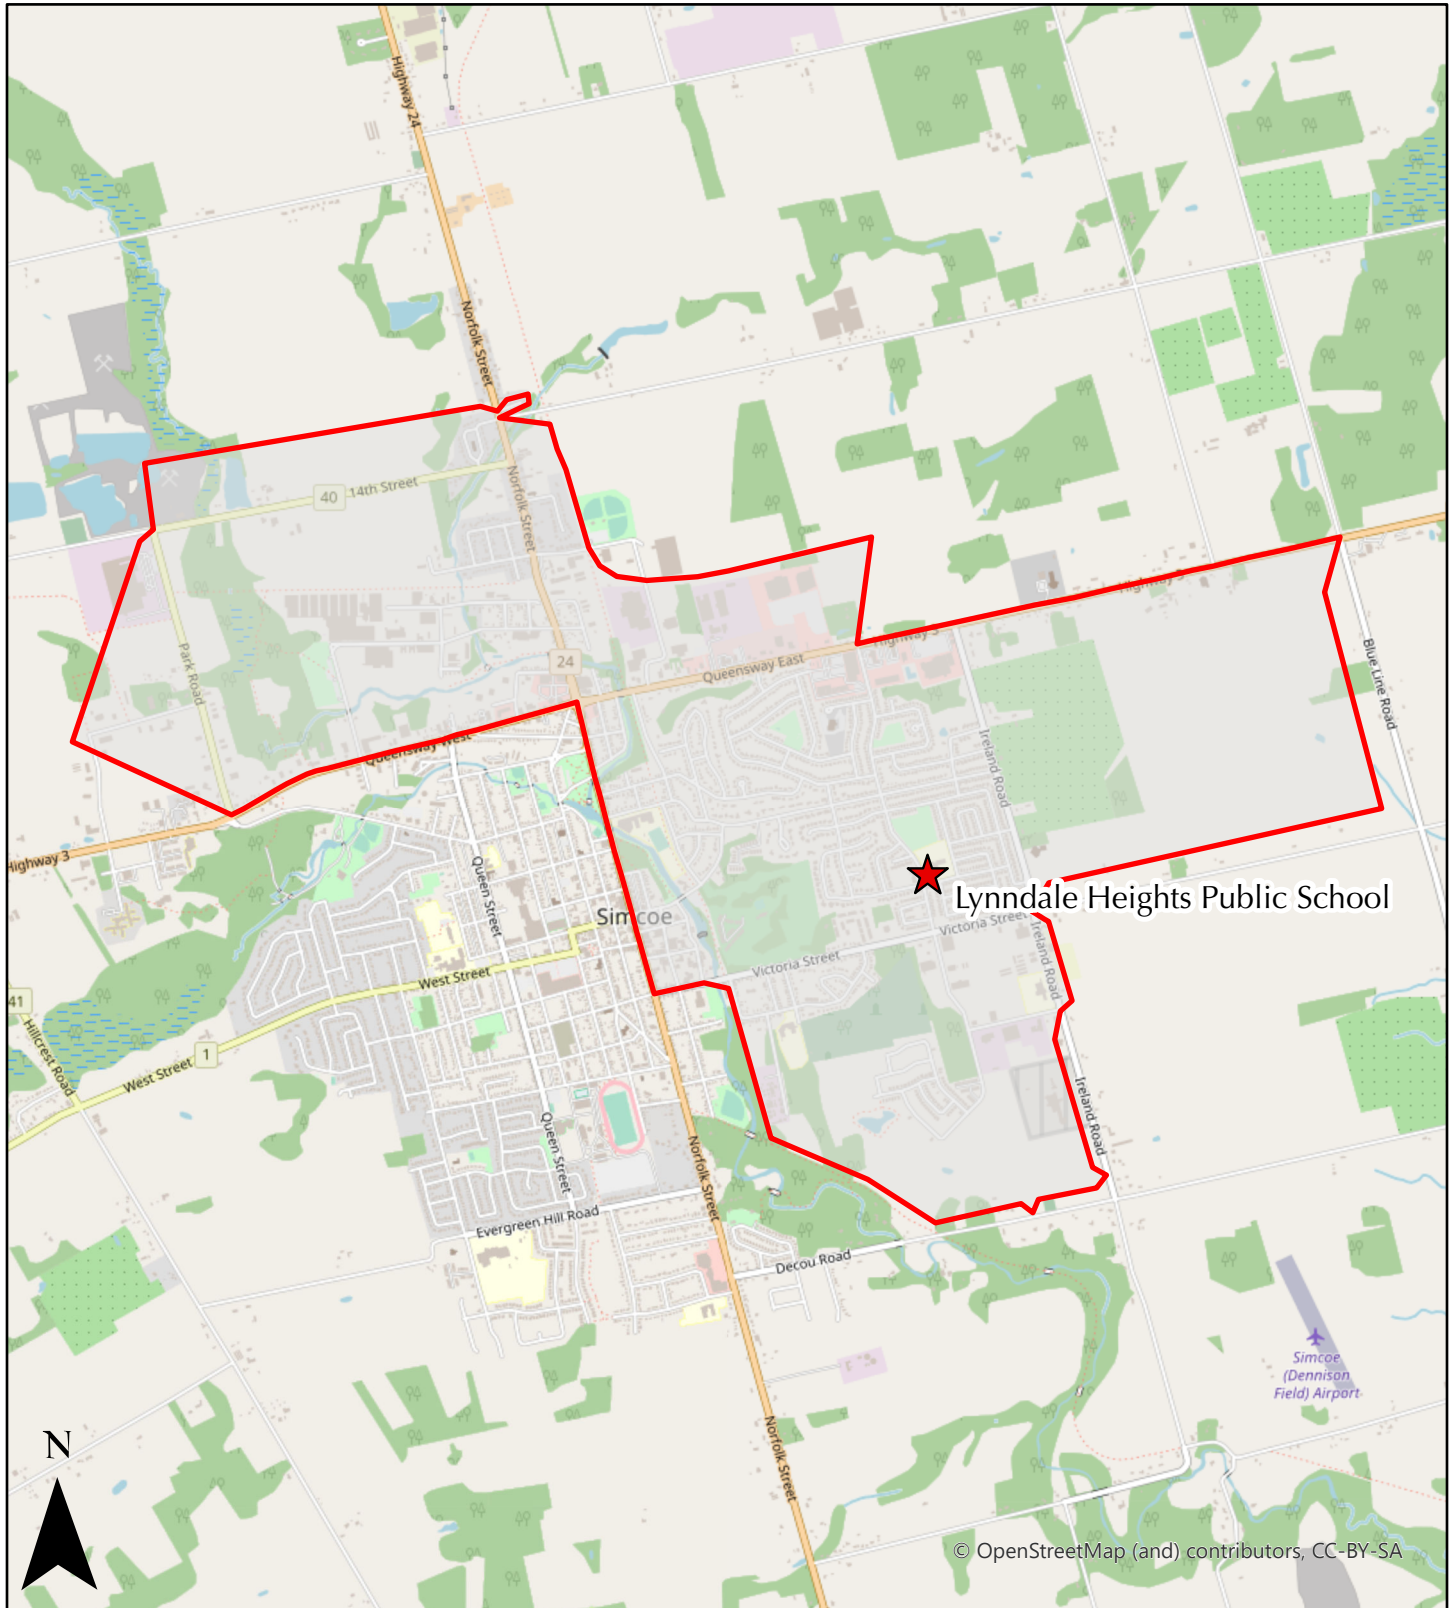

School Boundary Map

Lynndale Heights Public School

Grades: JK-8

Date: January-19-21