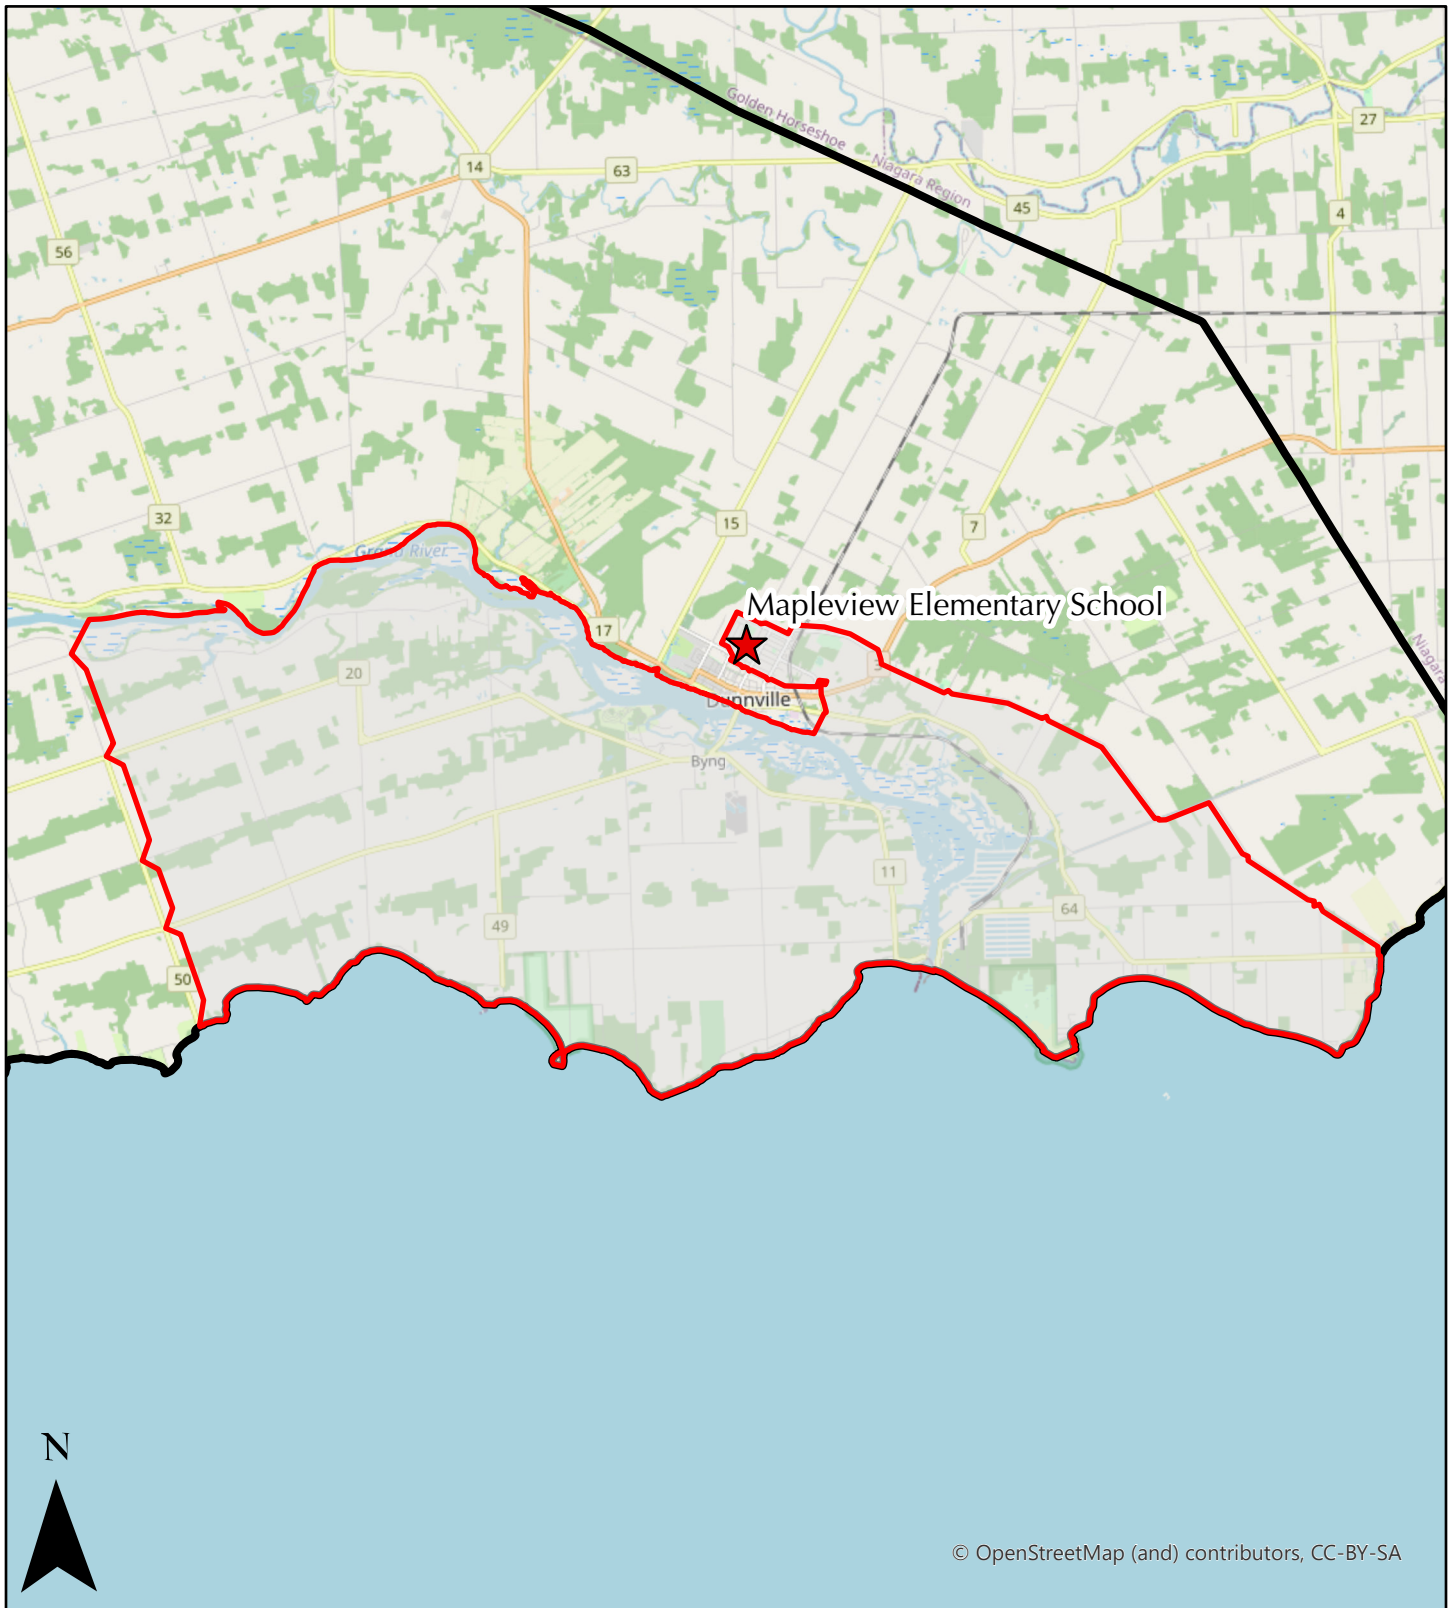

# School Boundary Map

## Mapleview Elementary School

Grades: JK-8

© OpenStreetMap (and) contributors, CC-BY-SA

Date: January-19-21