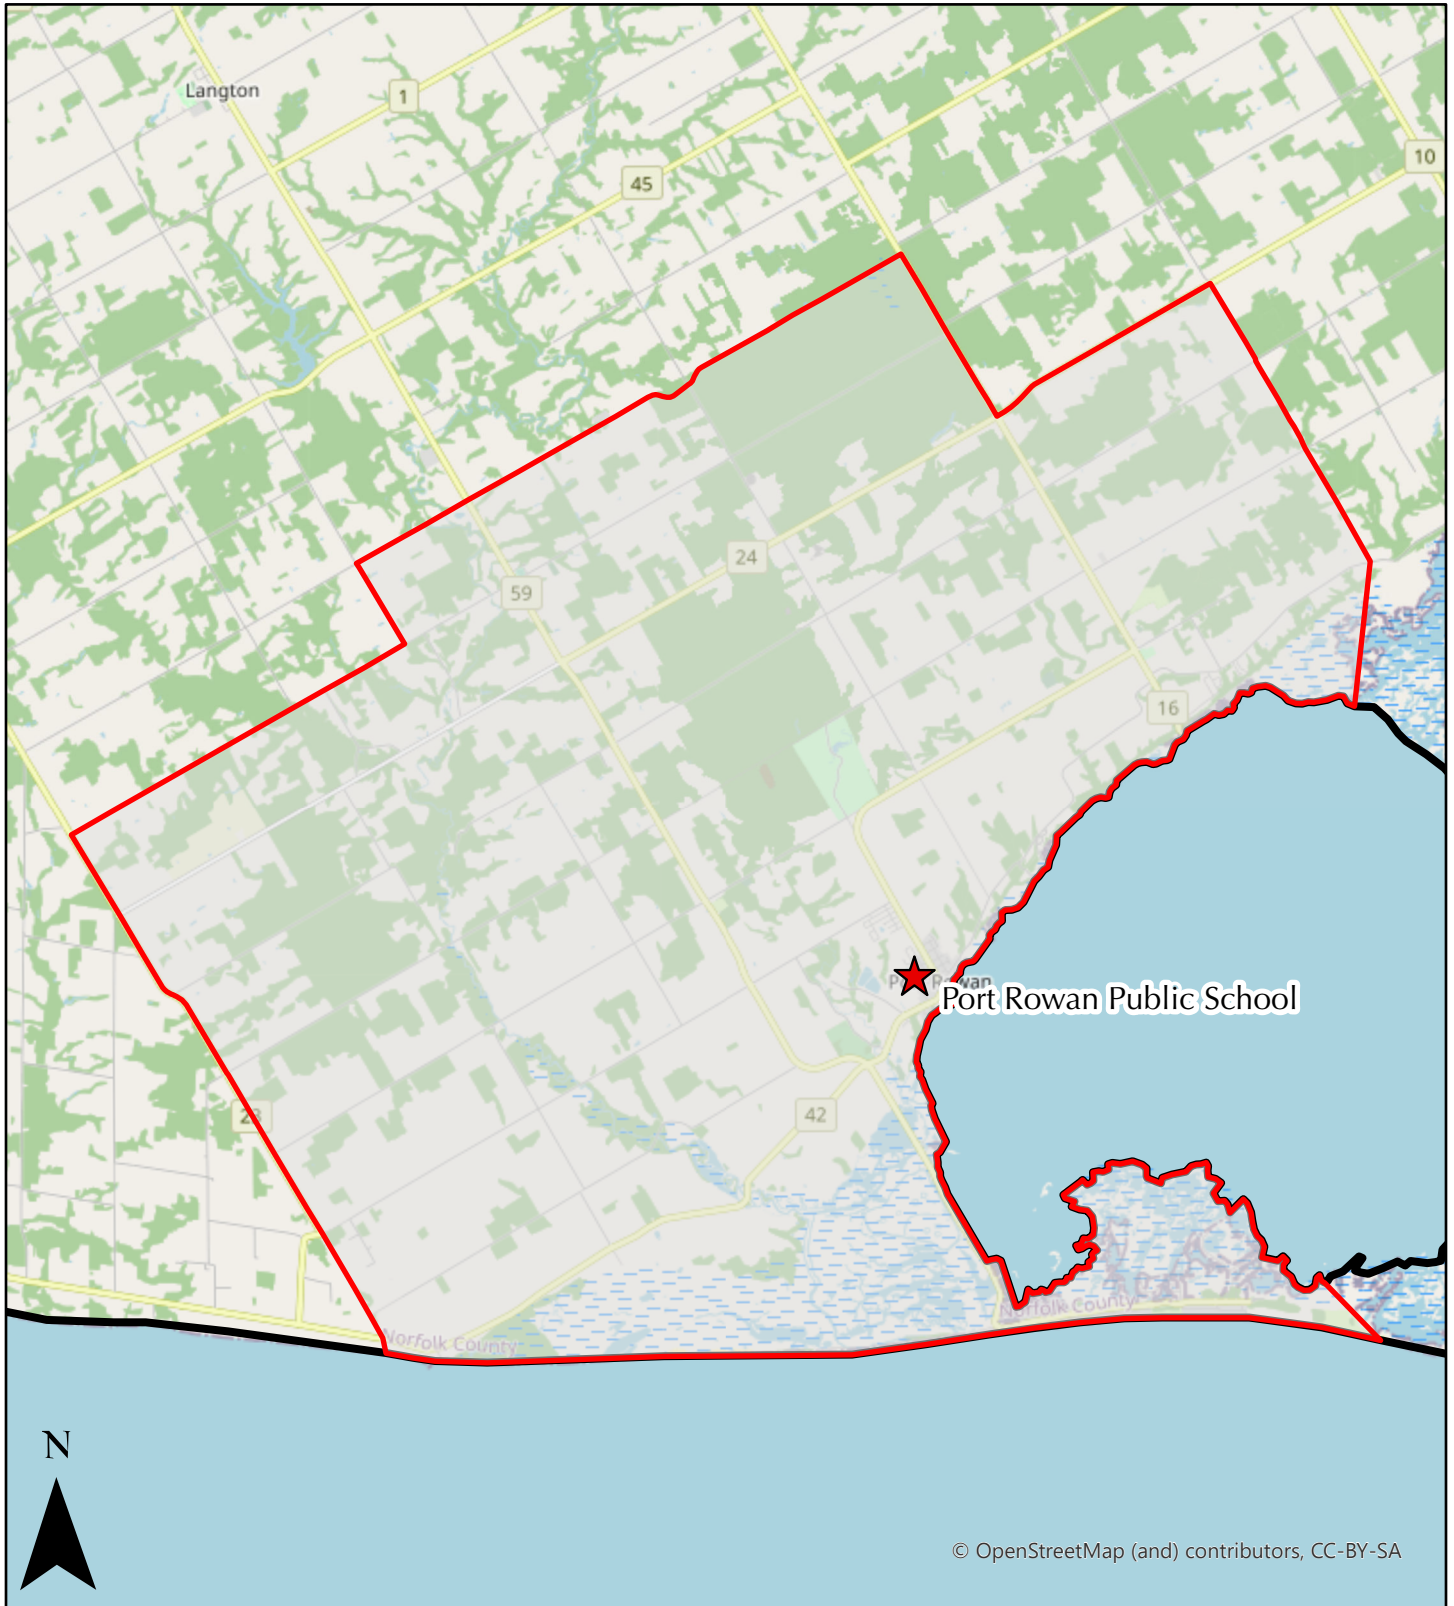

# School Boundary Map

## Port Rowan Public School

Grades: JK-8

Date: January-19-21