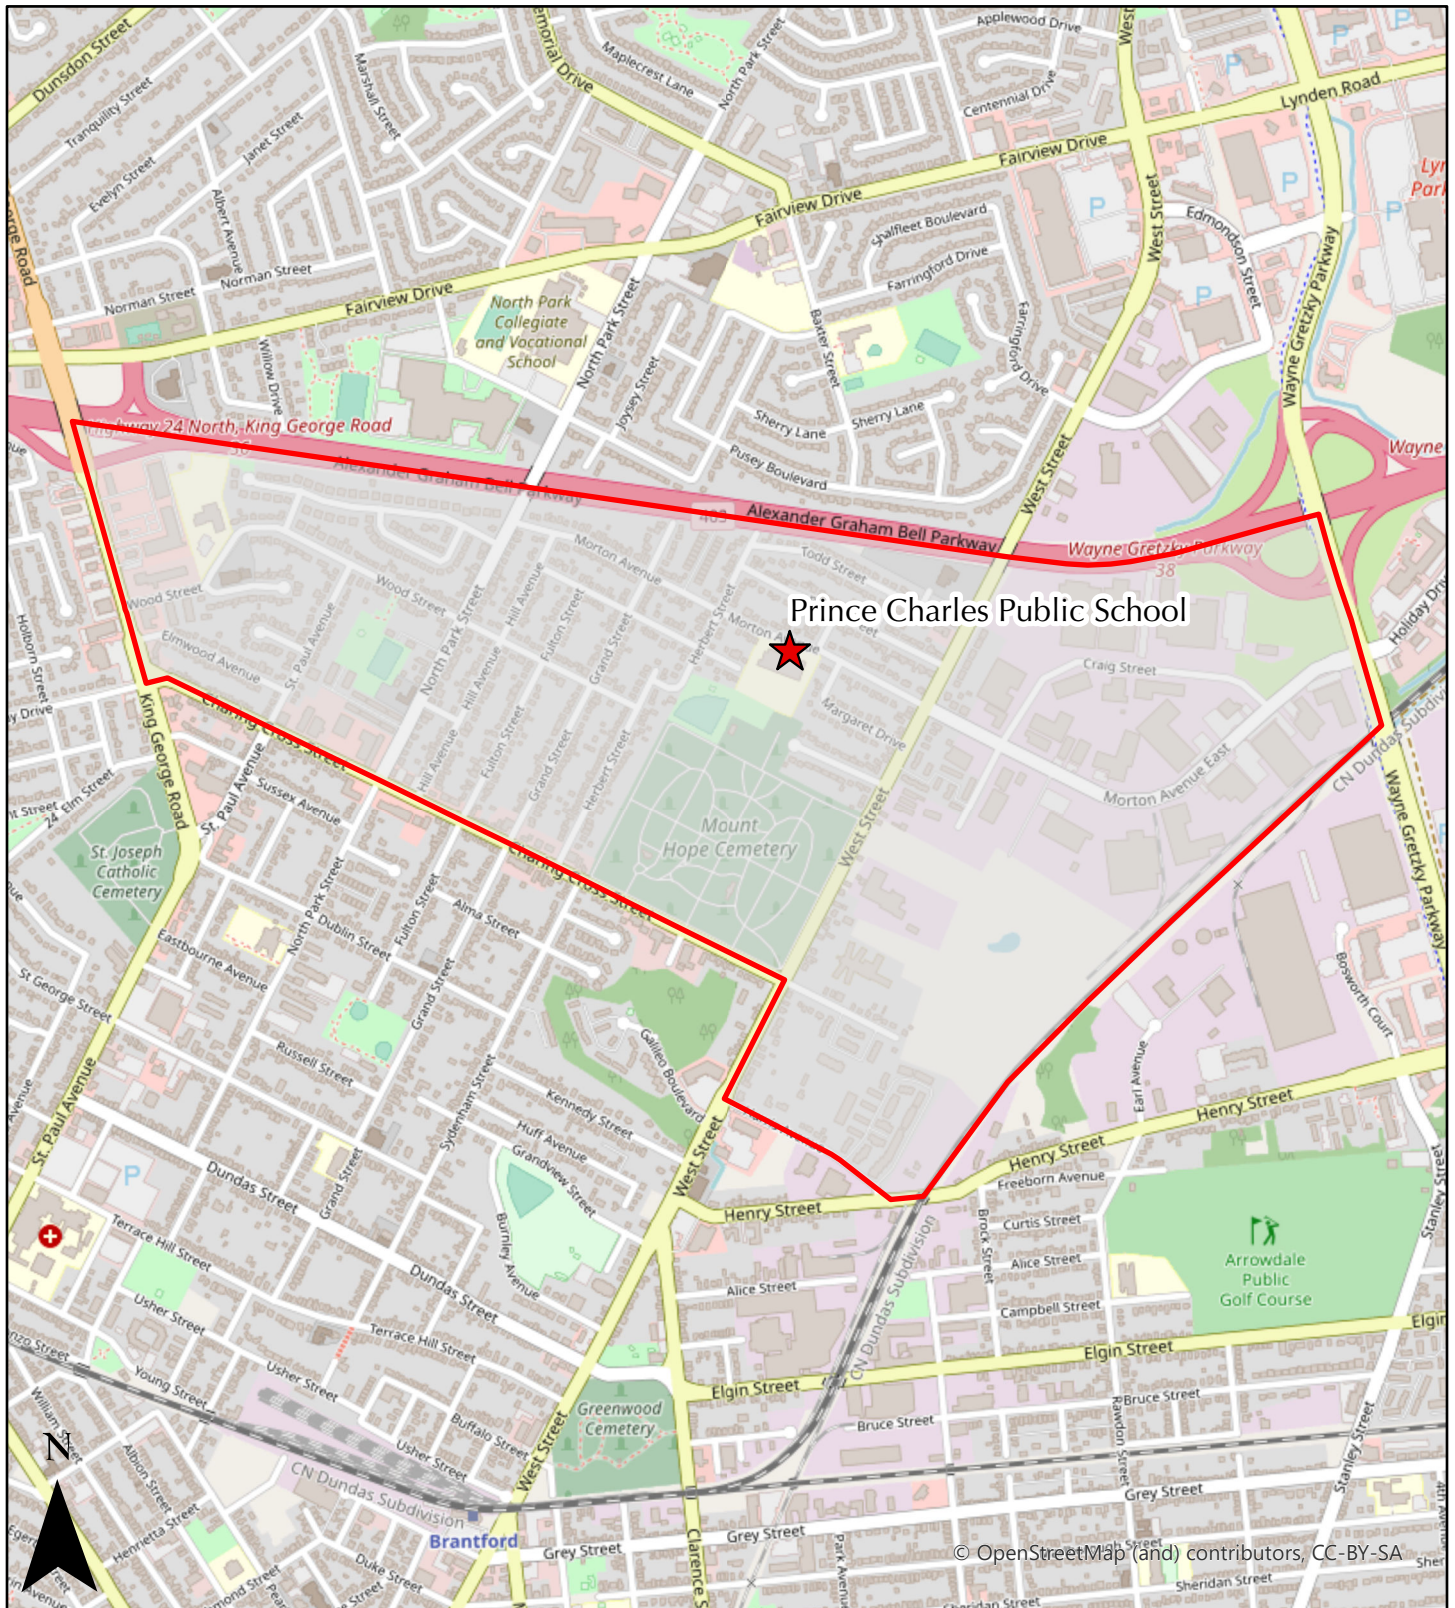

School Boundary Map

Prince Charles Public School

Grades: JK-8

Date: January-19-21

© OpenStreetMap (and) contributors, CC-BY-SA