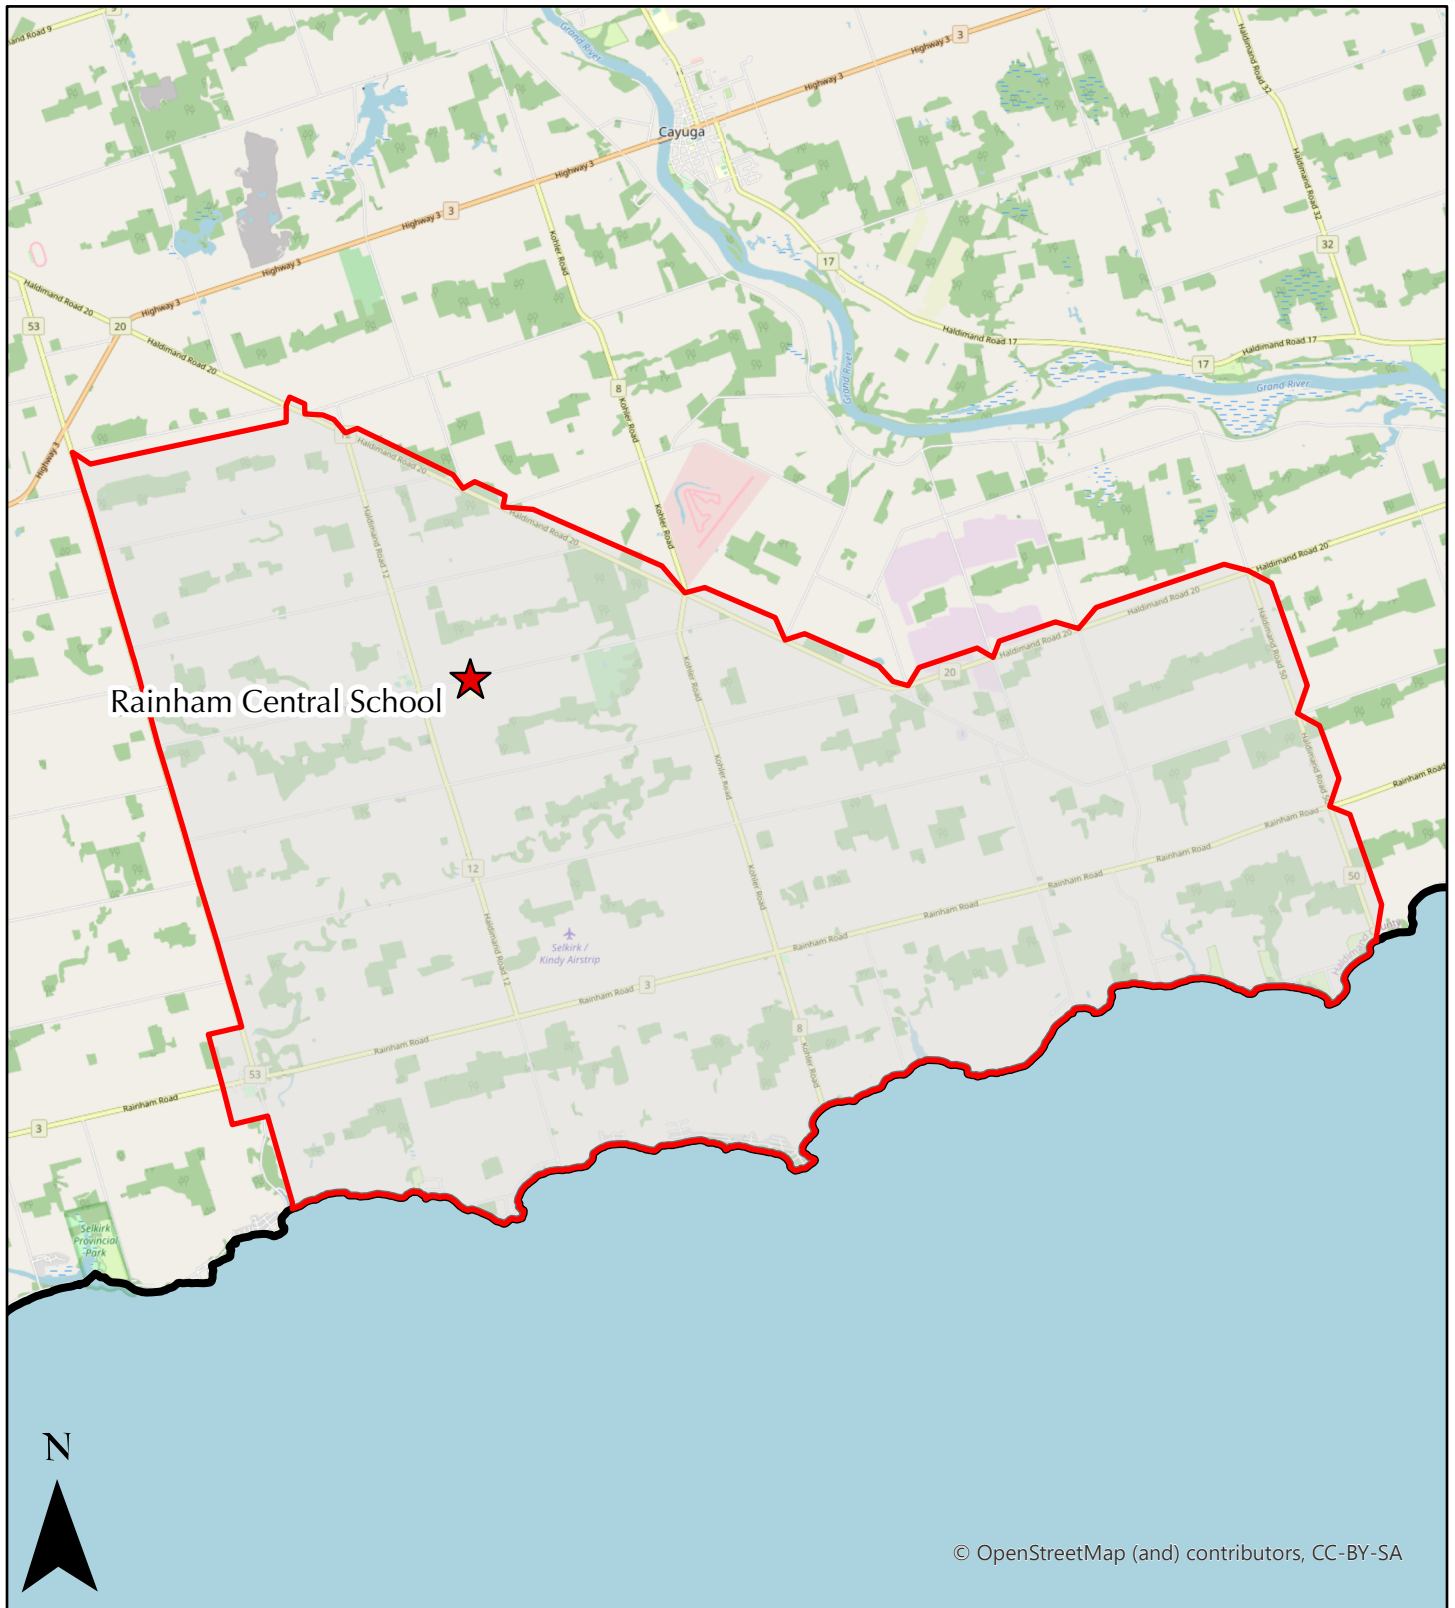

School Boundary Map

Rainham Central School

Grades: JK-8

© OpenStreetMap (and) contributors, CC-BY-SA

Date: January-19-21