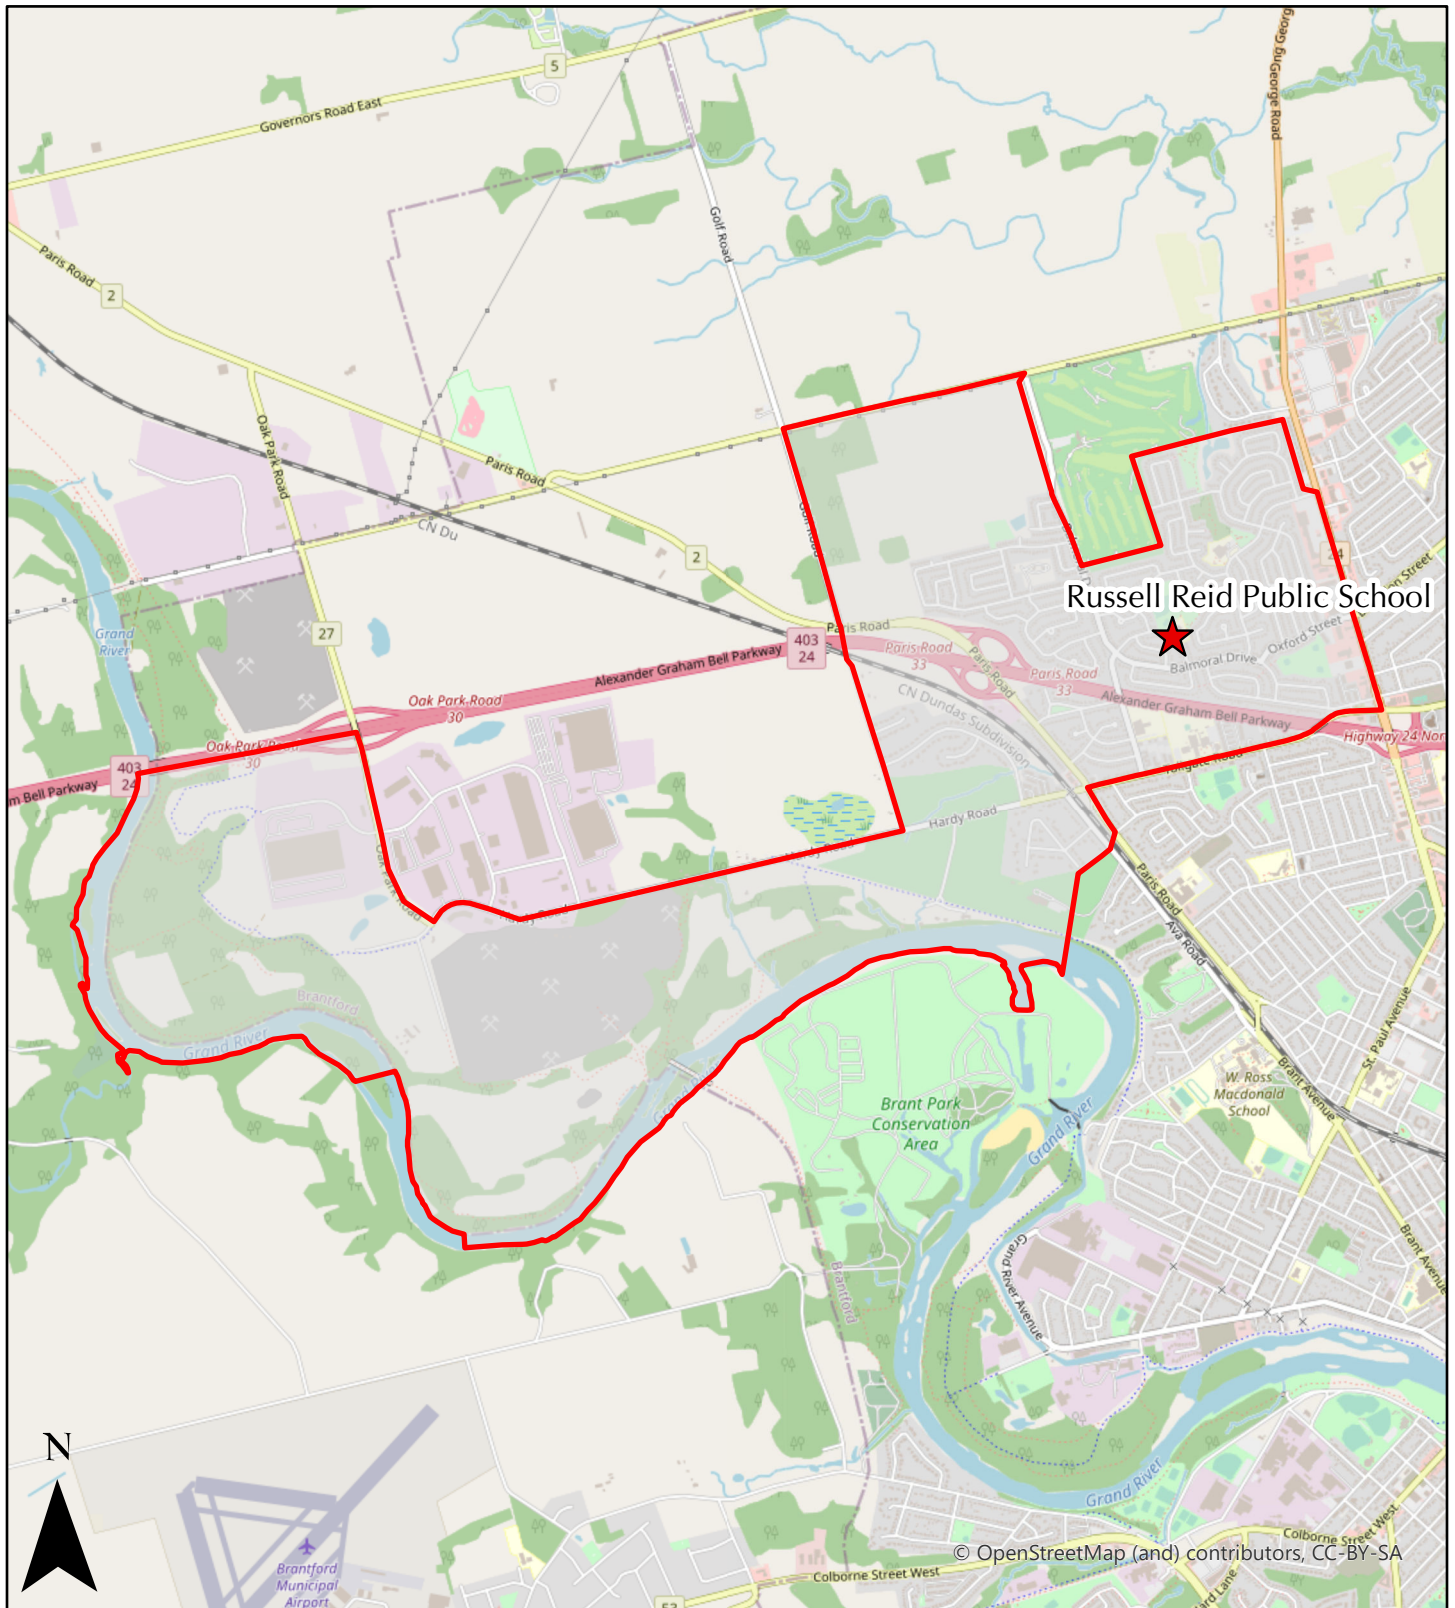

School Boundary Map

Russell Reid Public School

Grades: JK-8

Date: January-19-21