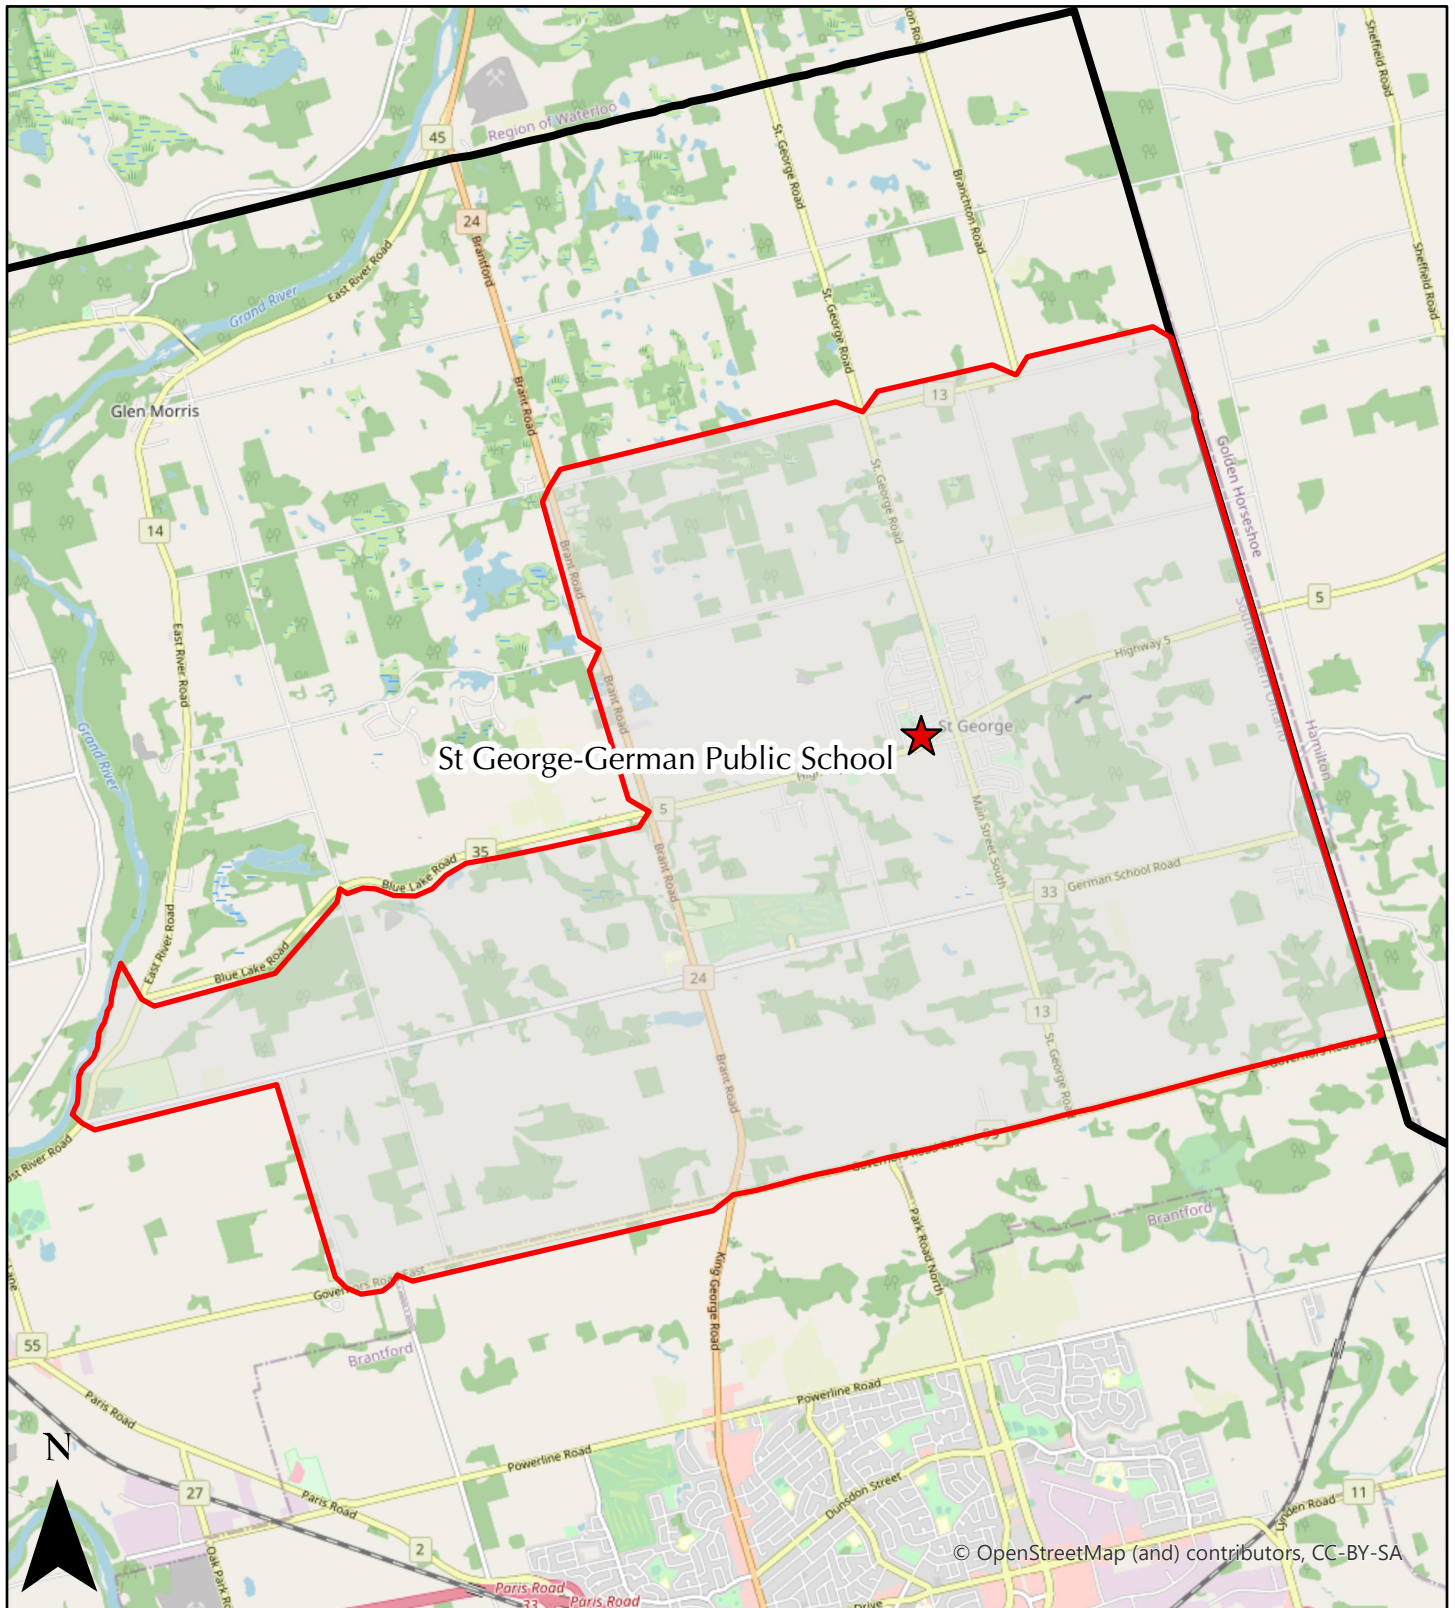

School Boundary Map

St George-German Public School

Grades: JK-8

0 0.4 0.8 1.6 2.4 3.2 4 4.8 5.6 km

Date: January-19-21