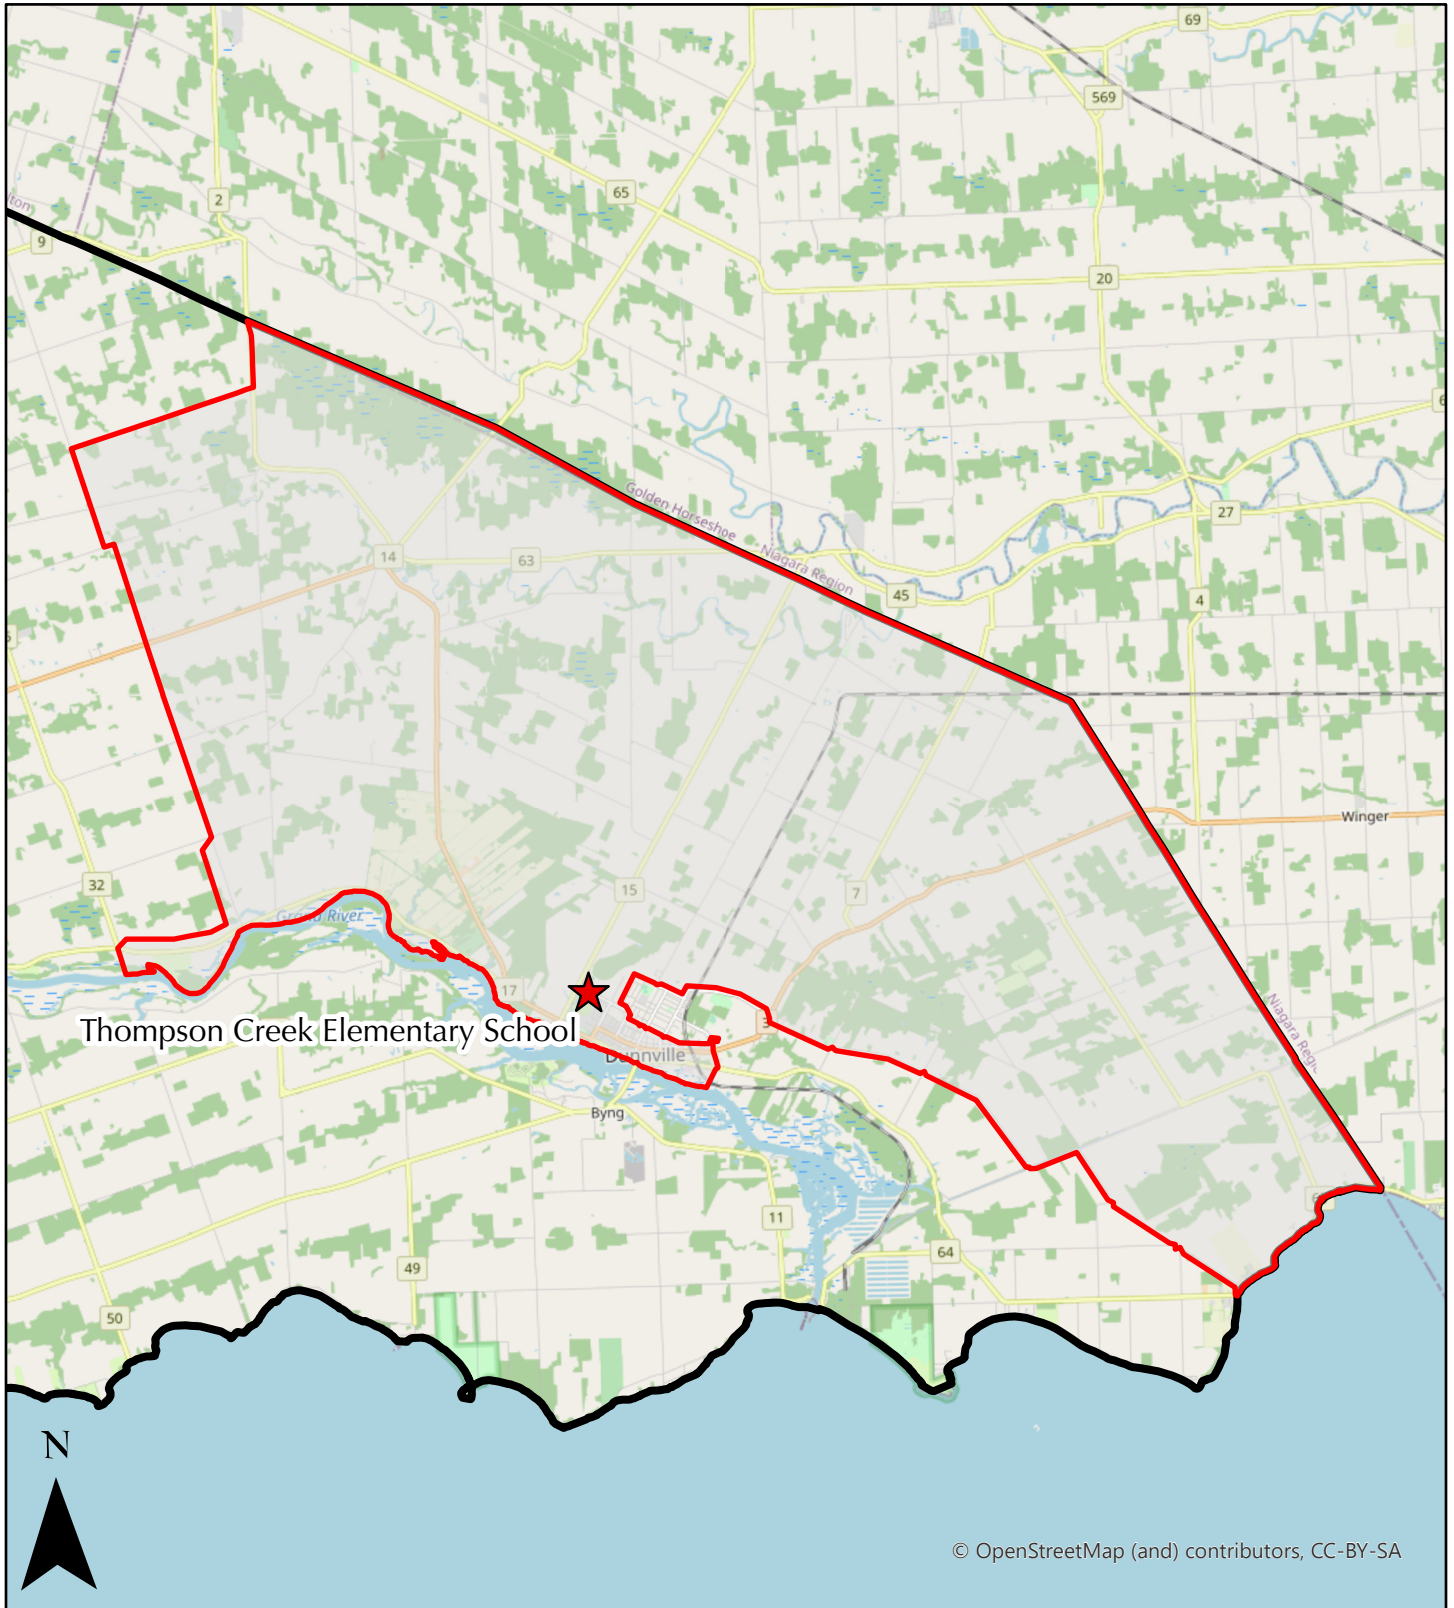

School Boundary Map

Thompson Creek Elementary School

Grades: JK-8

Date: January-19-21