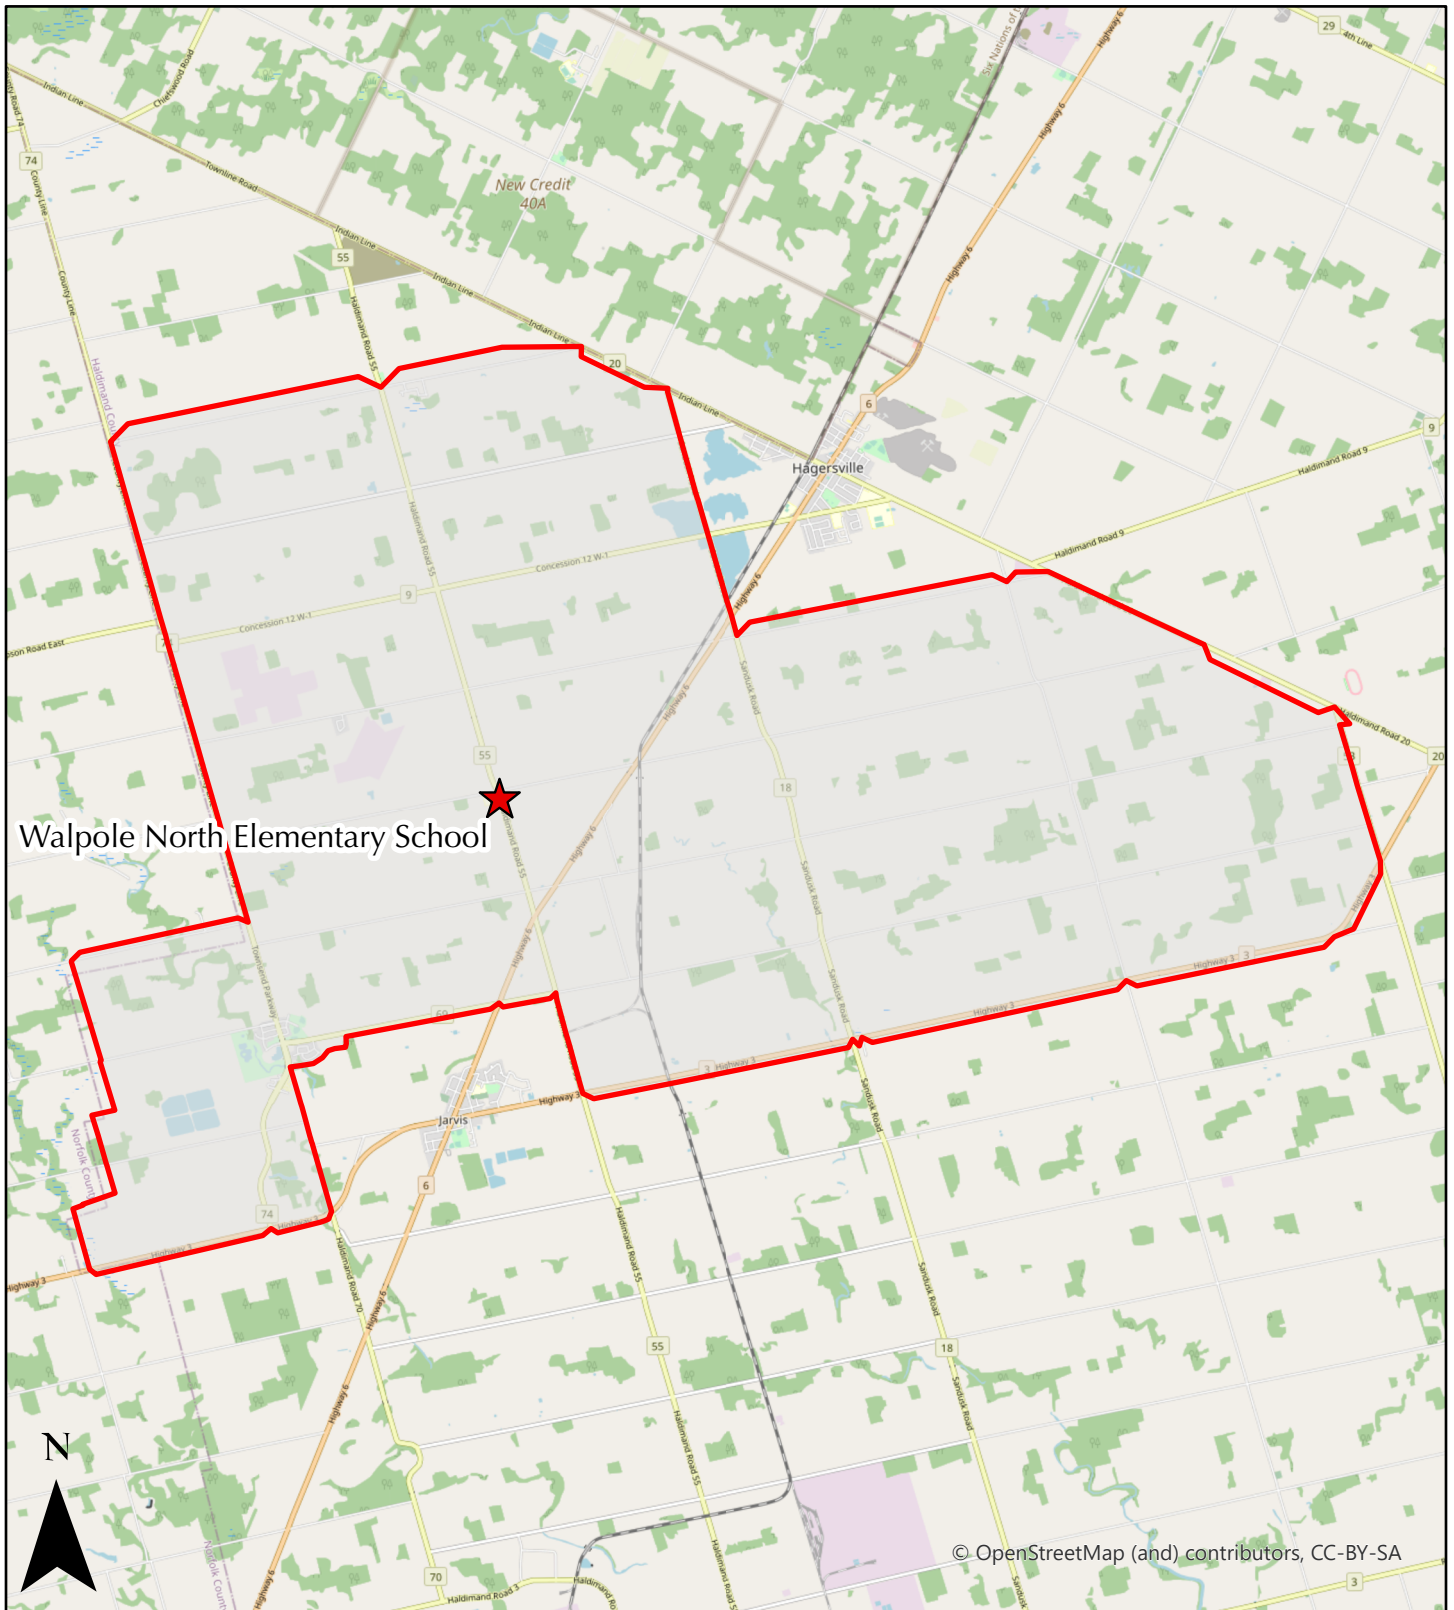

School Boundary Map

Walpole North Elementary School

Grades: JK-8

Date: January-19-21