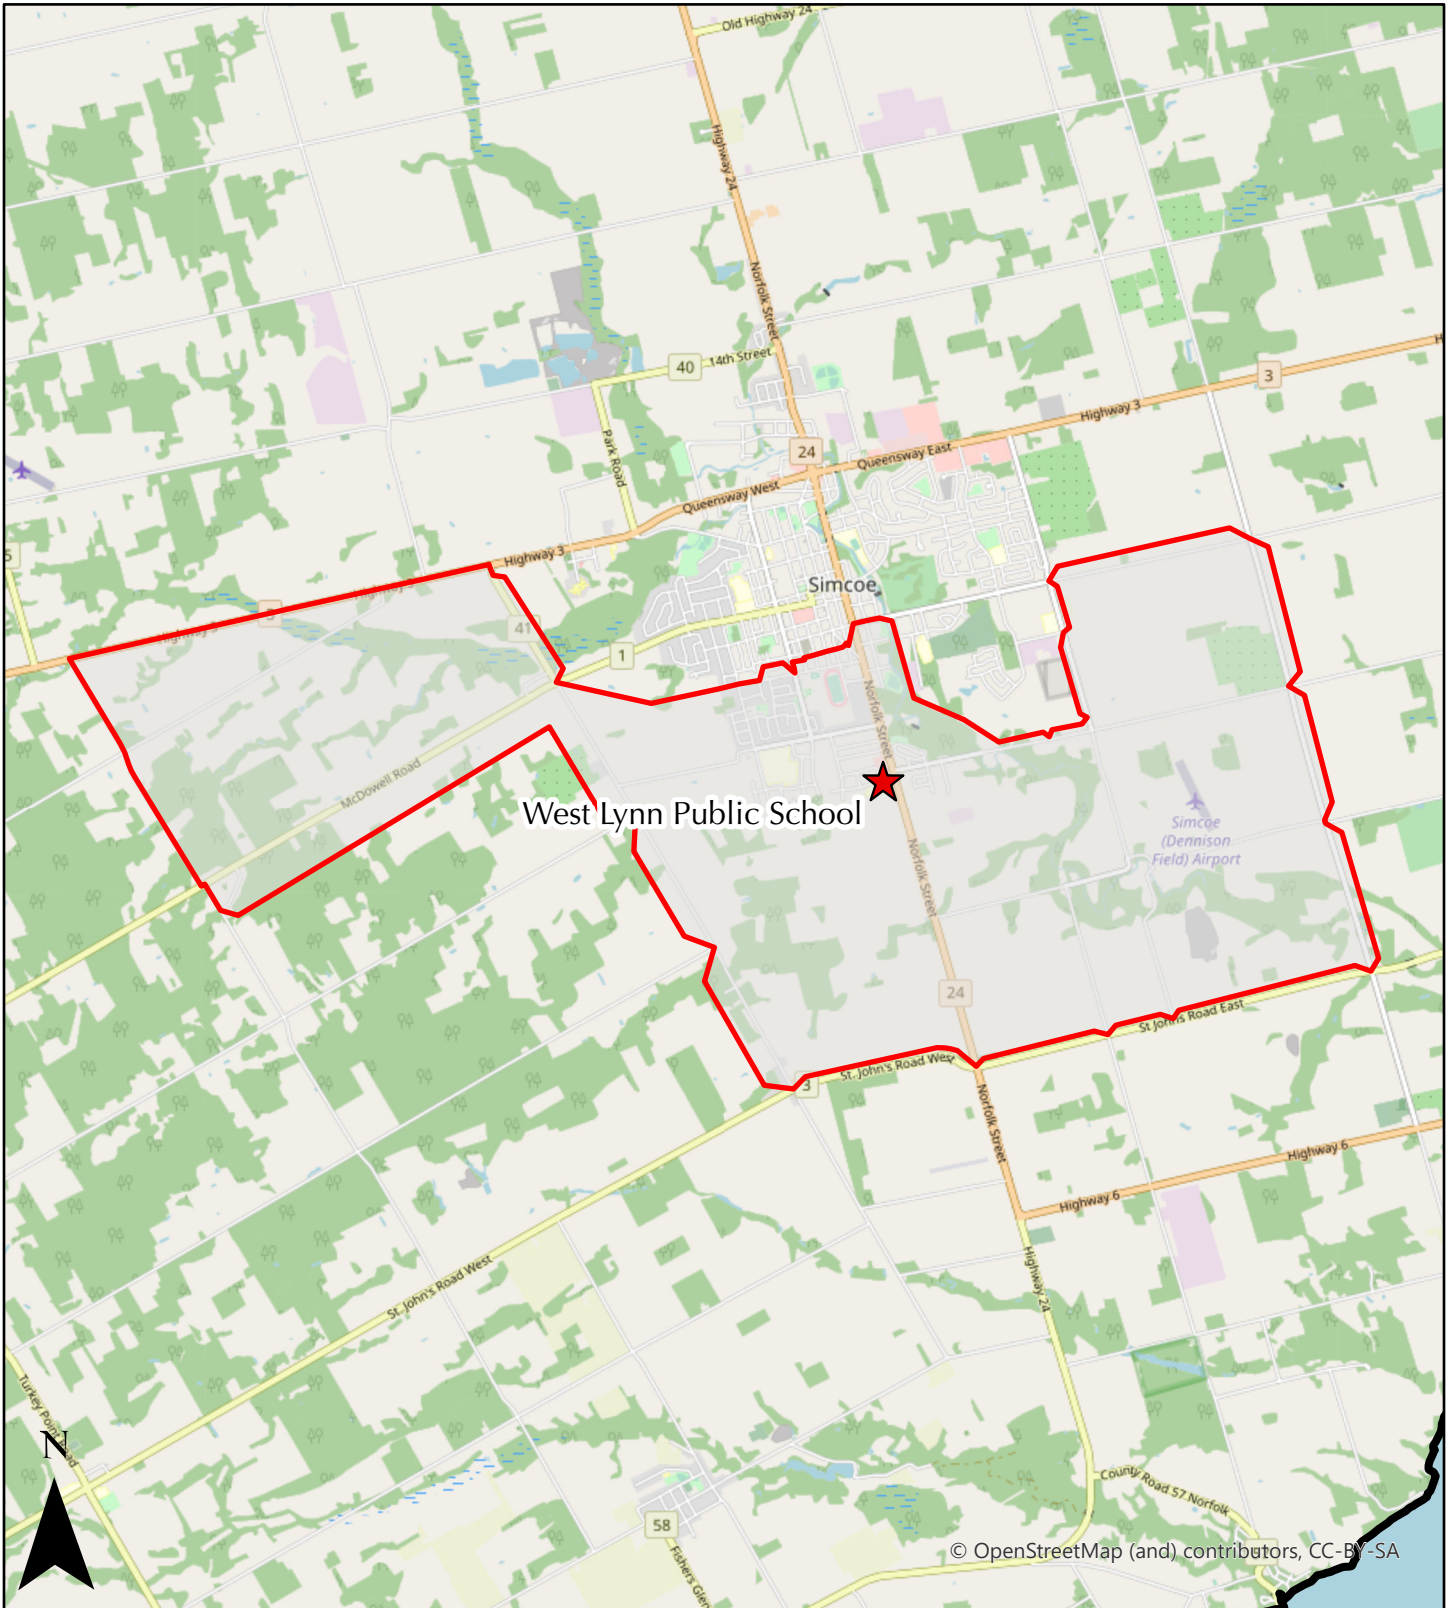

School Boundary Map

West Lynn Public School

Grades: JK-8

Date: January-19-21