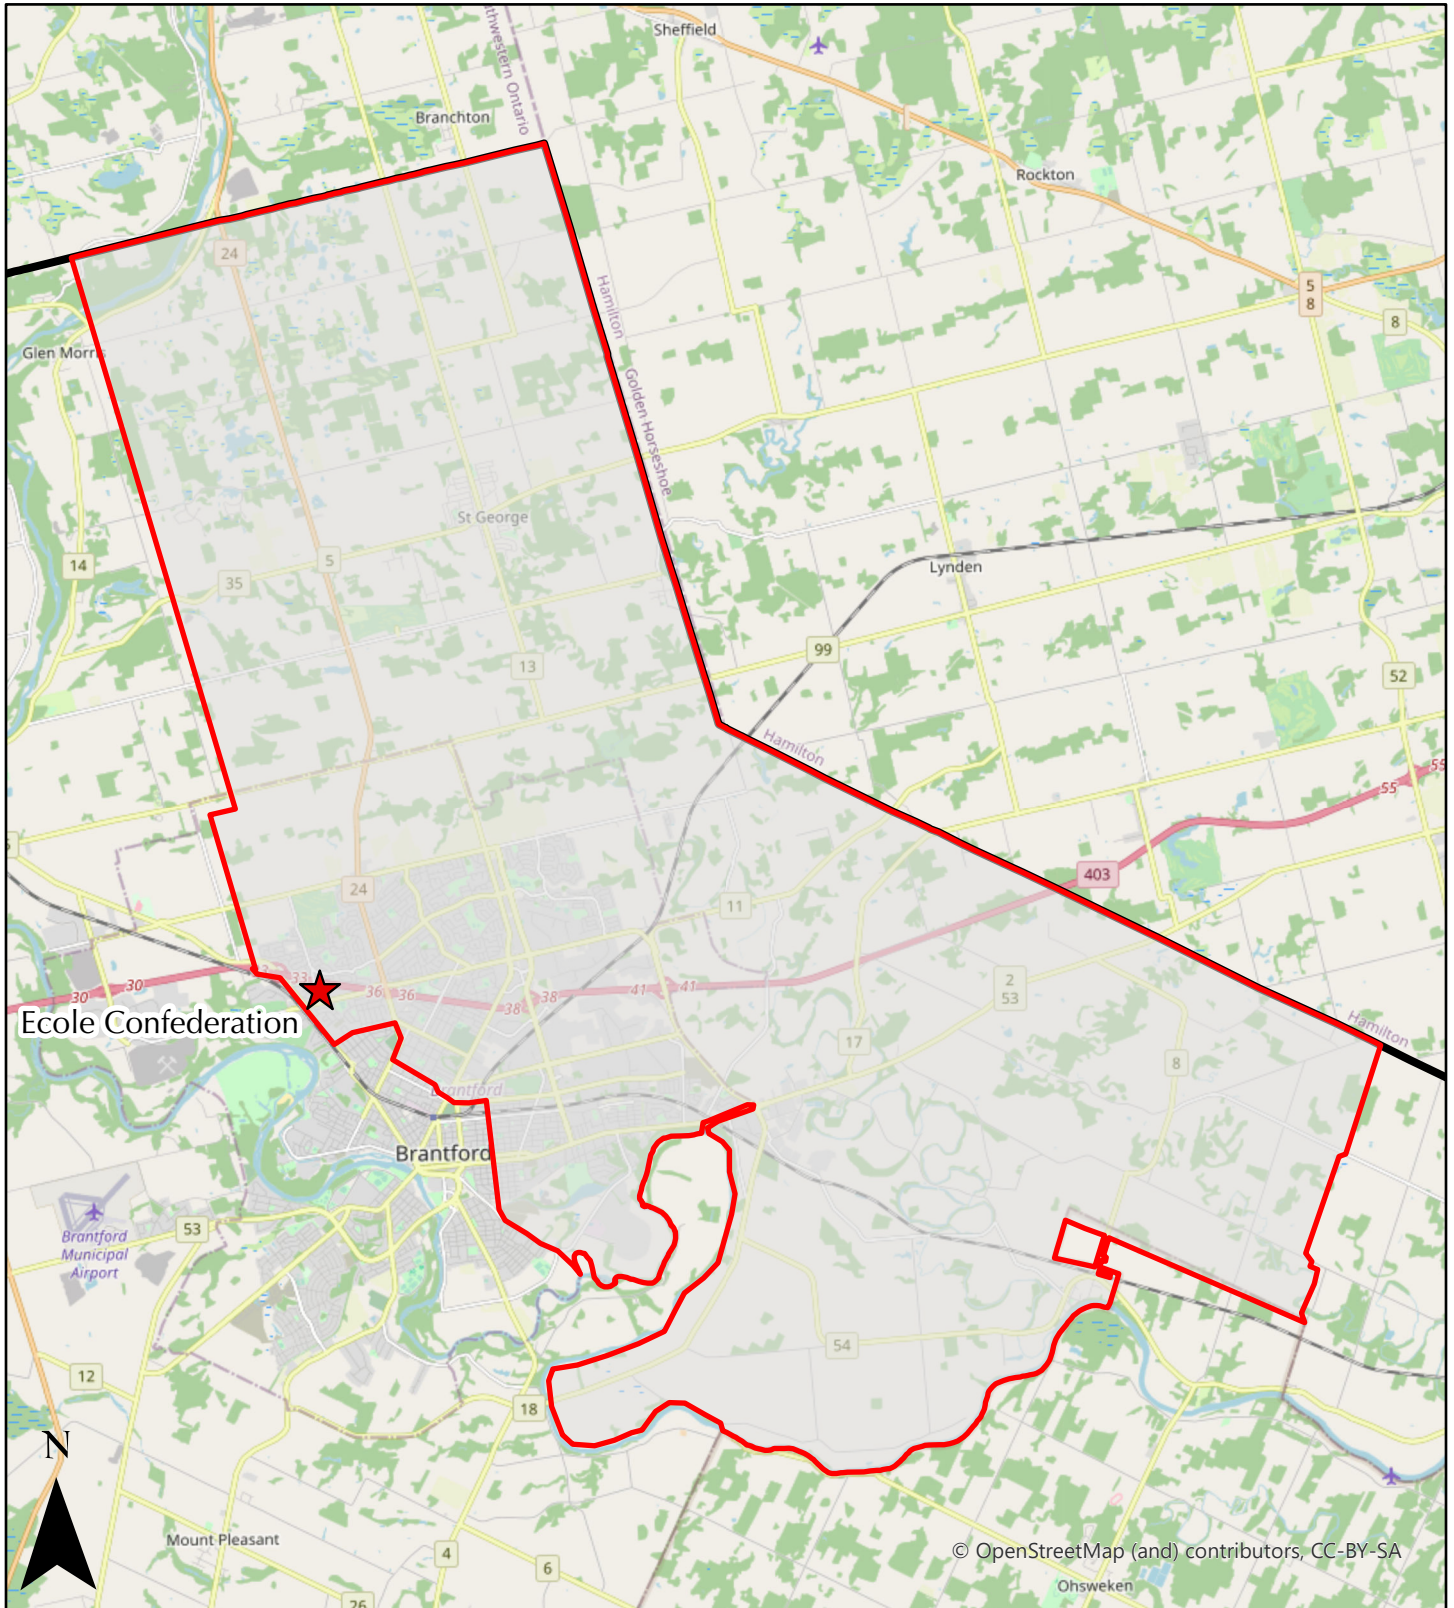

School Boundary Map

Ecole Confederation

French Immersion Grades: JK to 8

00.75 1.5 3 4.5 6 7.5 9 10.5 km

Date: January-19-21