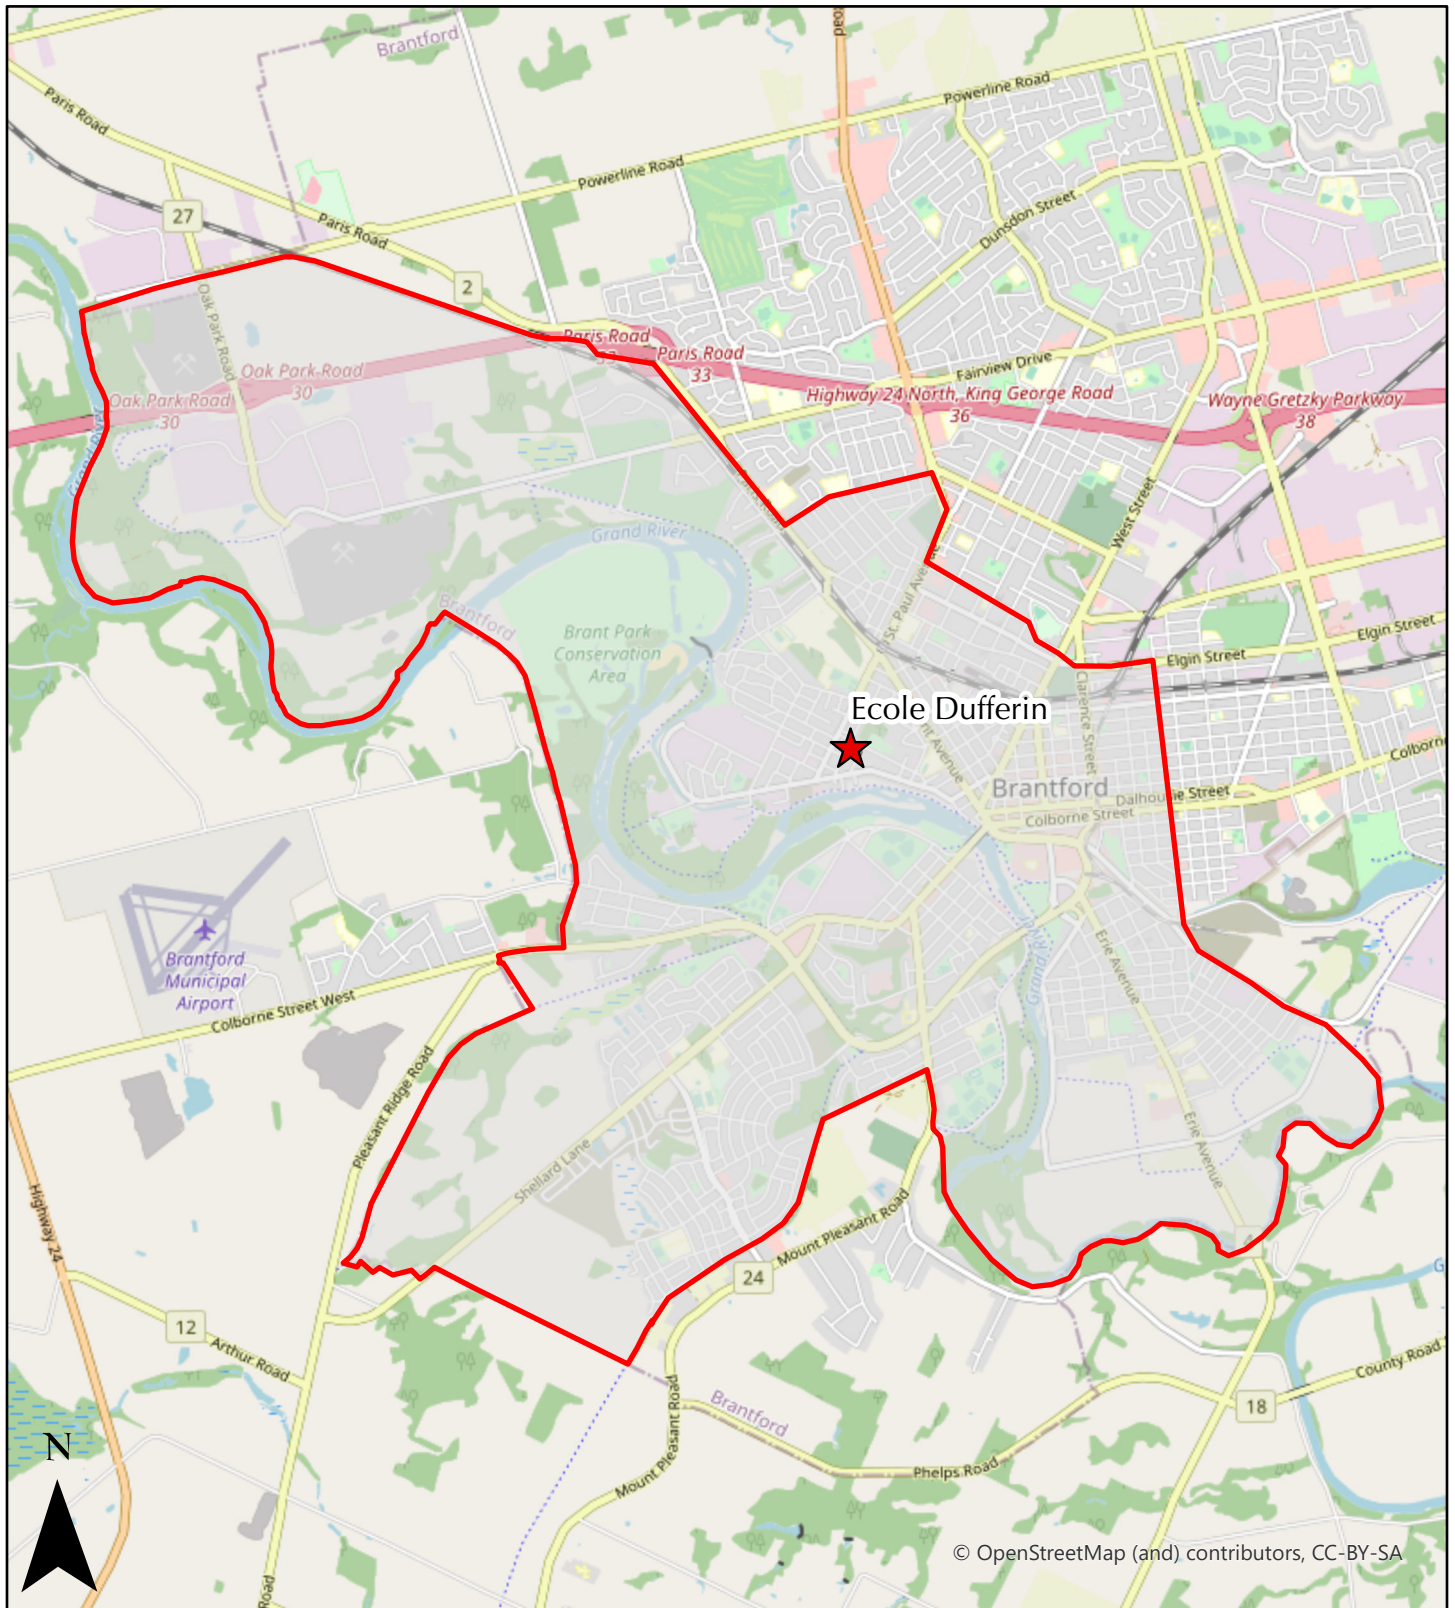

School Boundary Map

Ecole Dufferin

French Immersion Grades: JK to 8

© OpenStreetMap (and) contributors, CC-BY-SA

Date: January-19-21