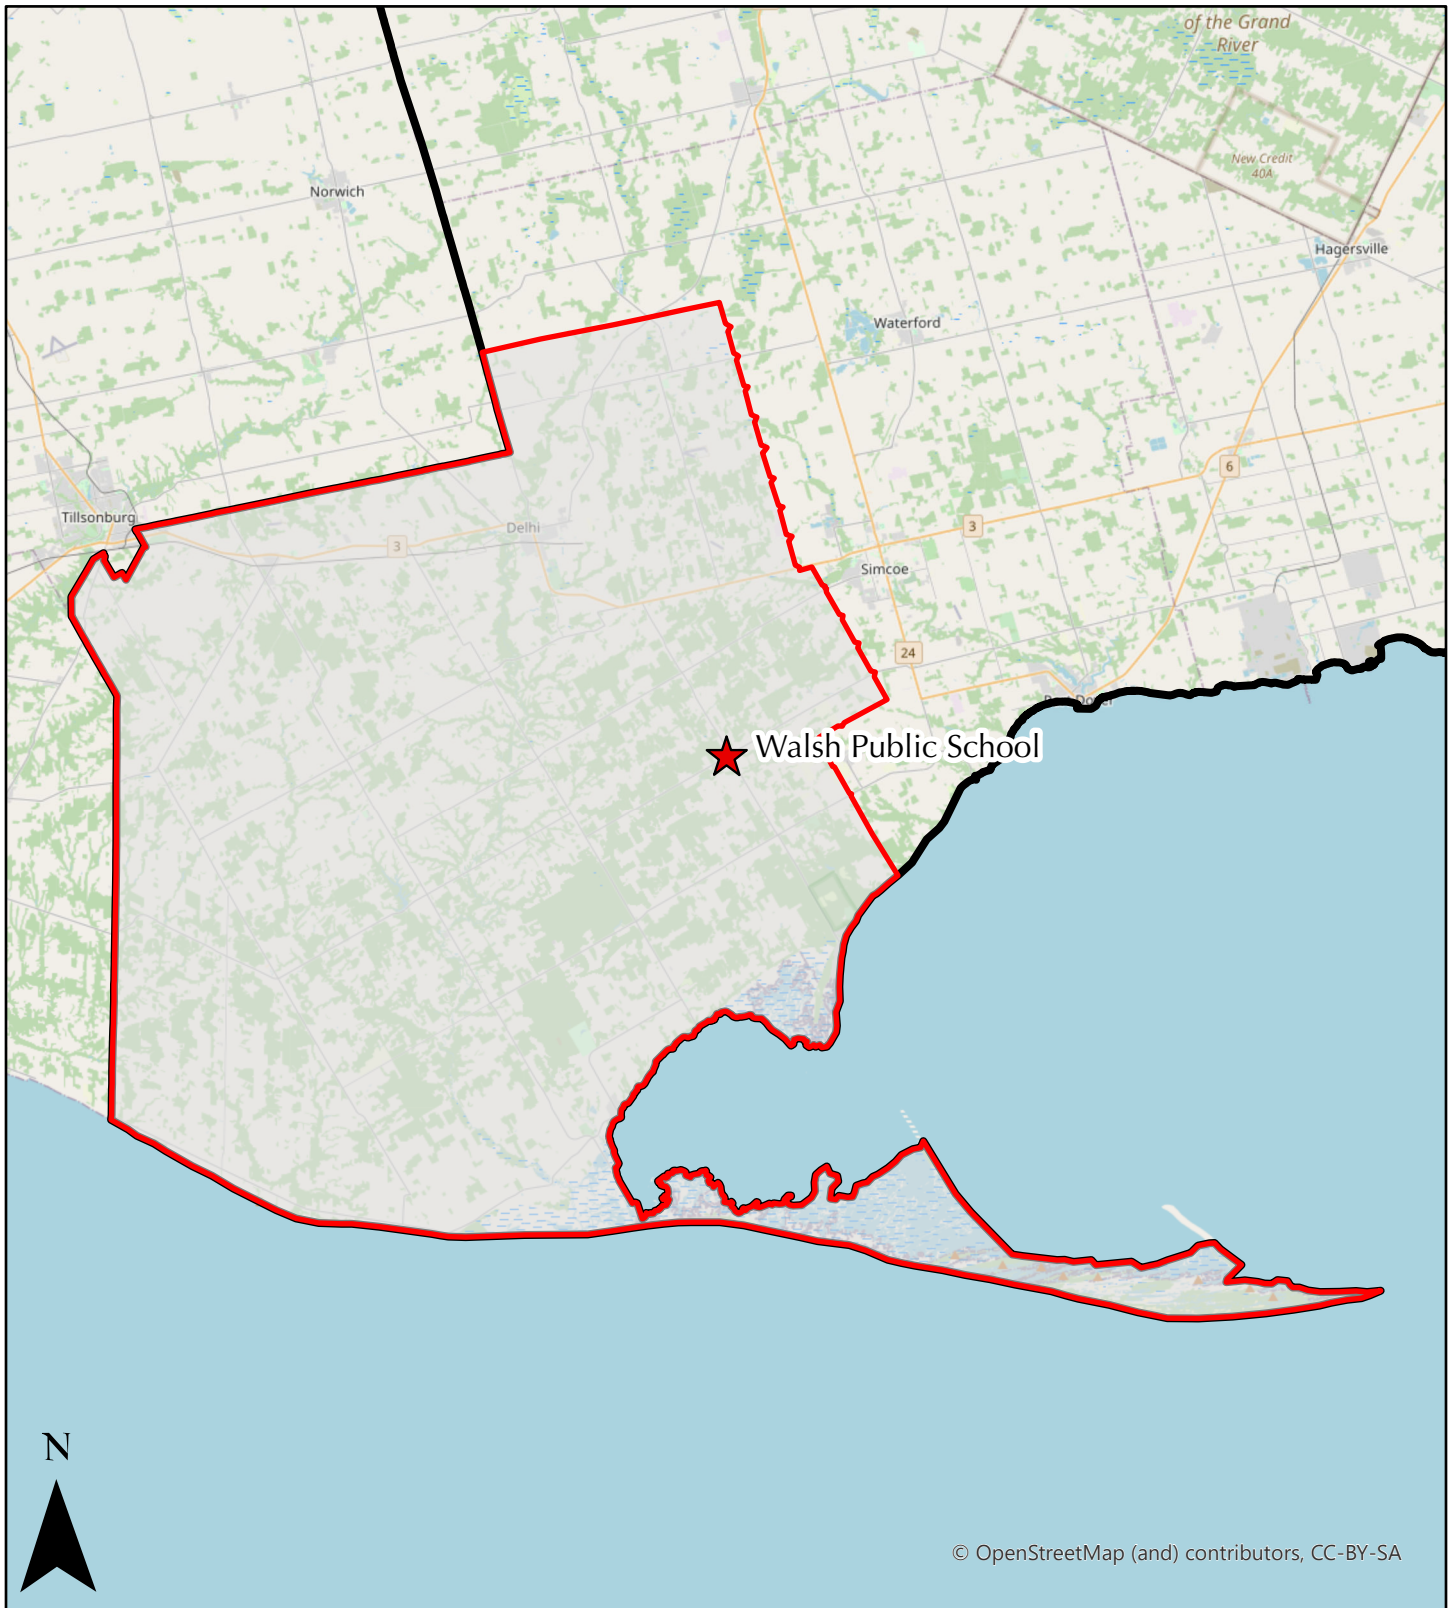

School Boundary Map

Walsh Public School

French Immersion Grades: JK to 8

01.75 5 7 10.5 14 17.5 21 24.5 km

Date: January-19-21