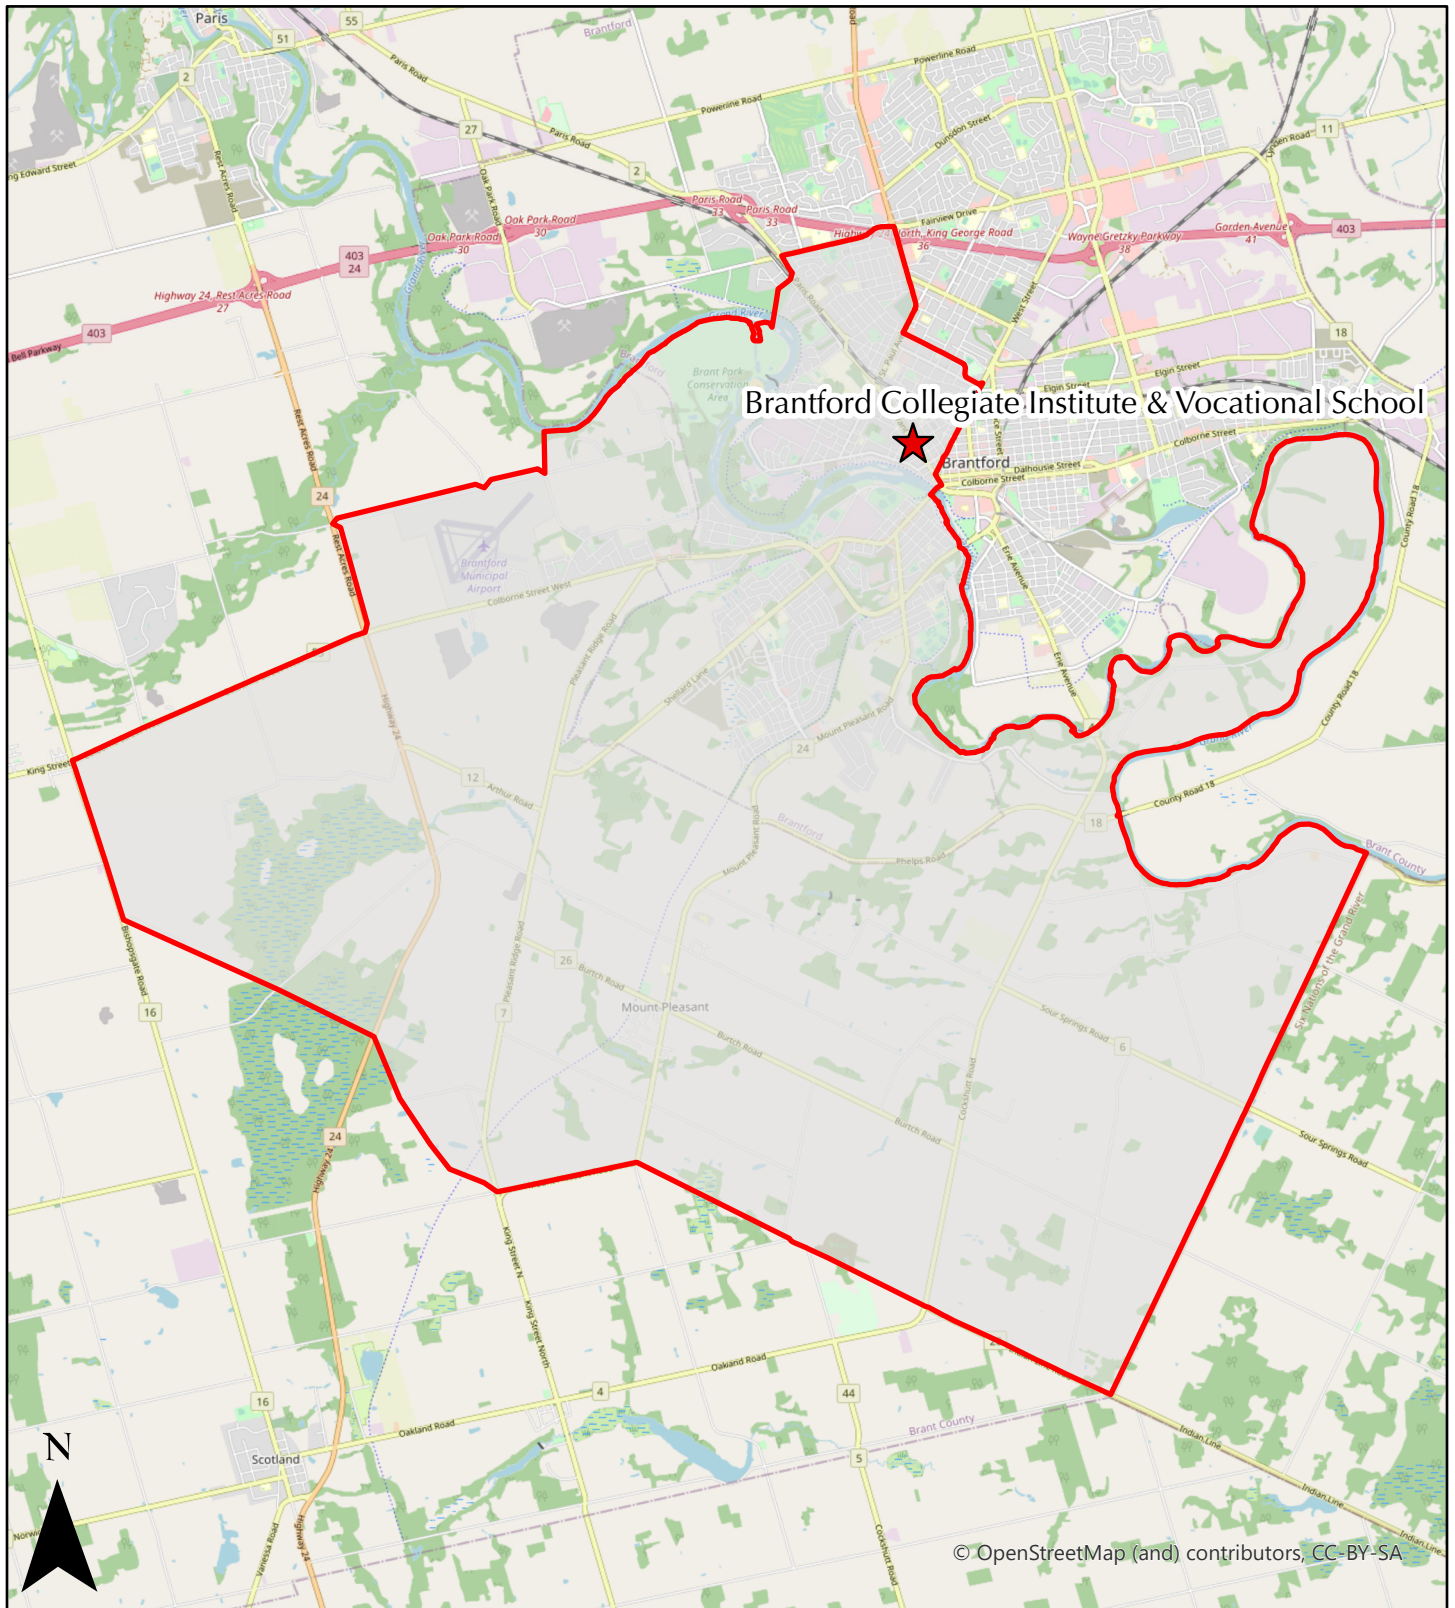

School Boundary Map

Brantford Collegiate Institute & Vocational School

Grades: 9-12

Date: January-19-21