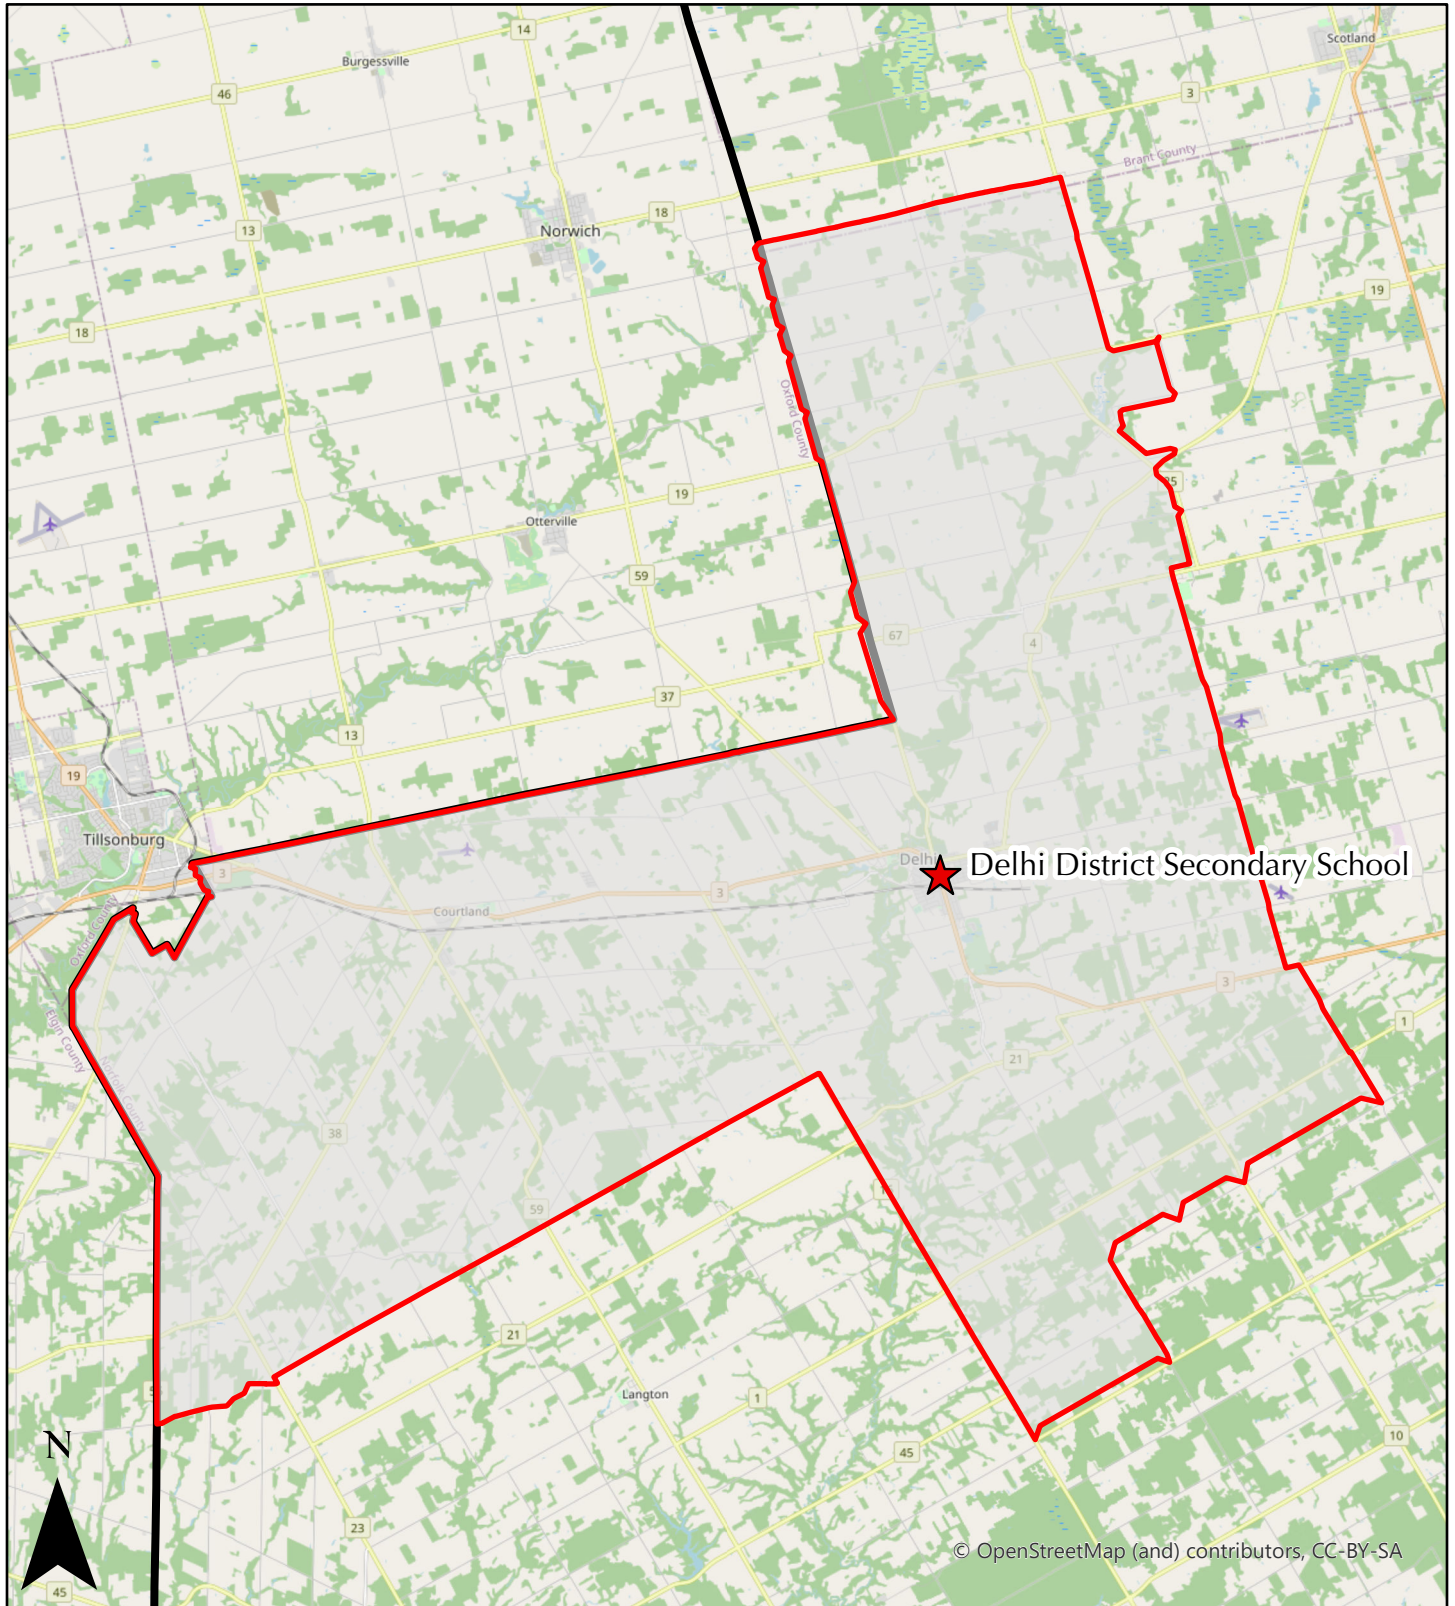

School Boundary Map

Delhi District Secondary School

Grades: 9-12

© OpenStreetMap (and) contributors, CC-BY-SA

Date: January-19-21