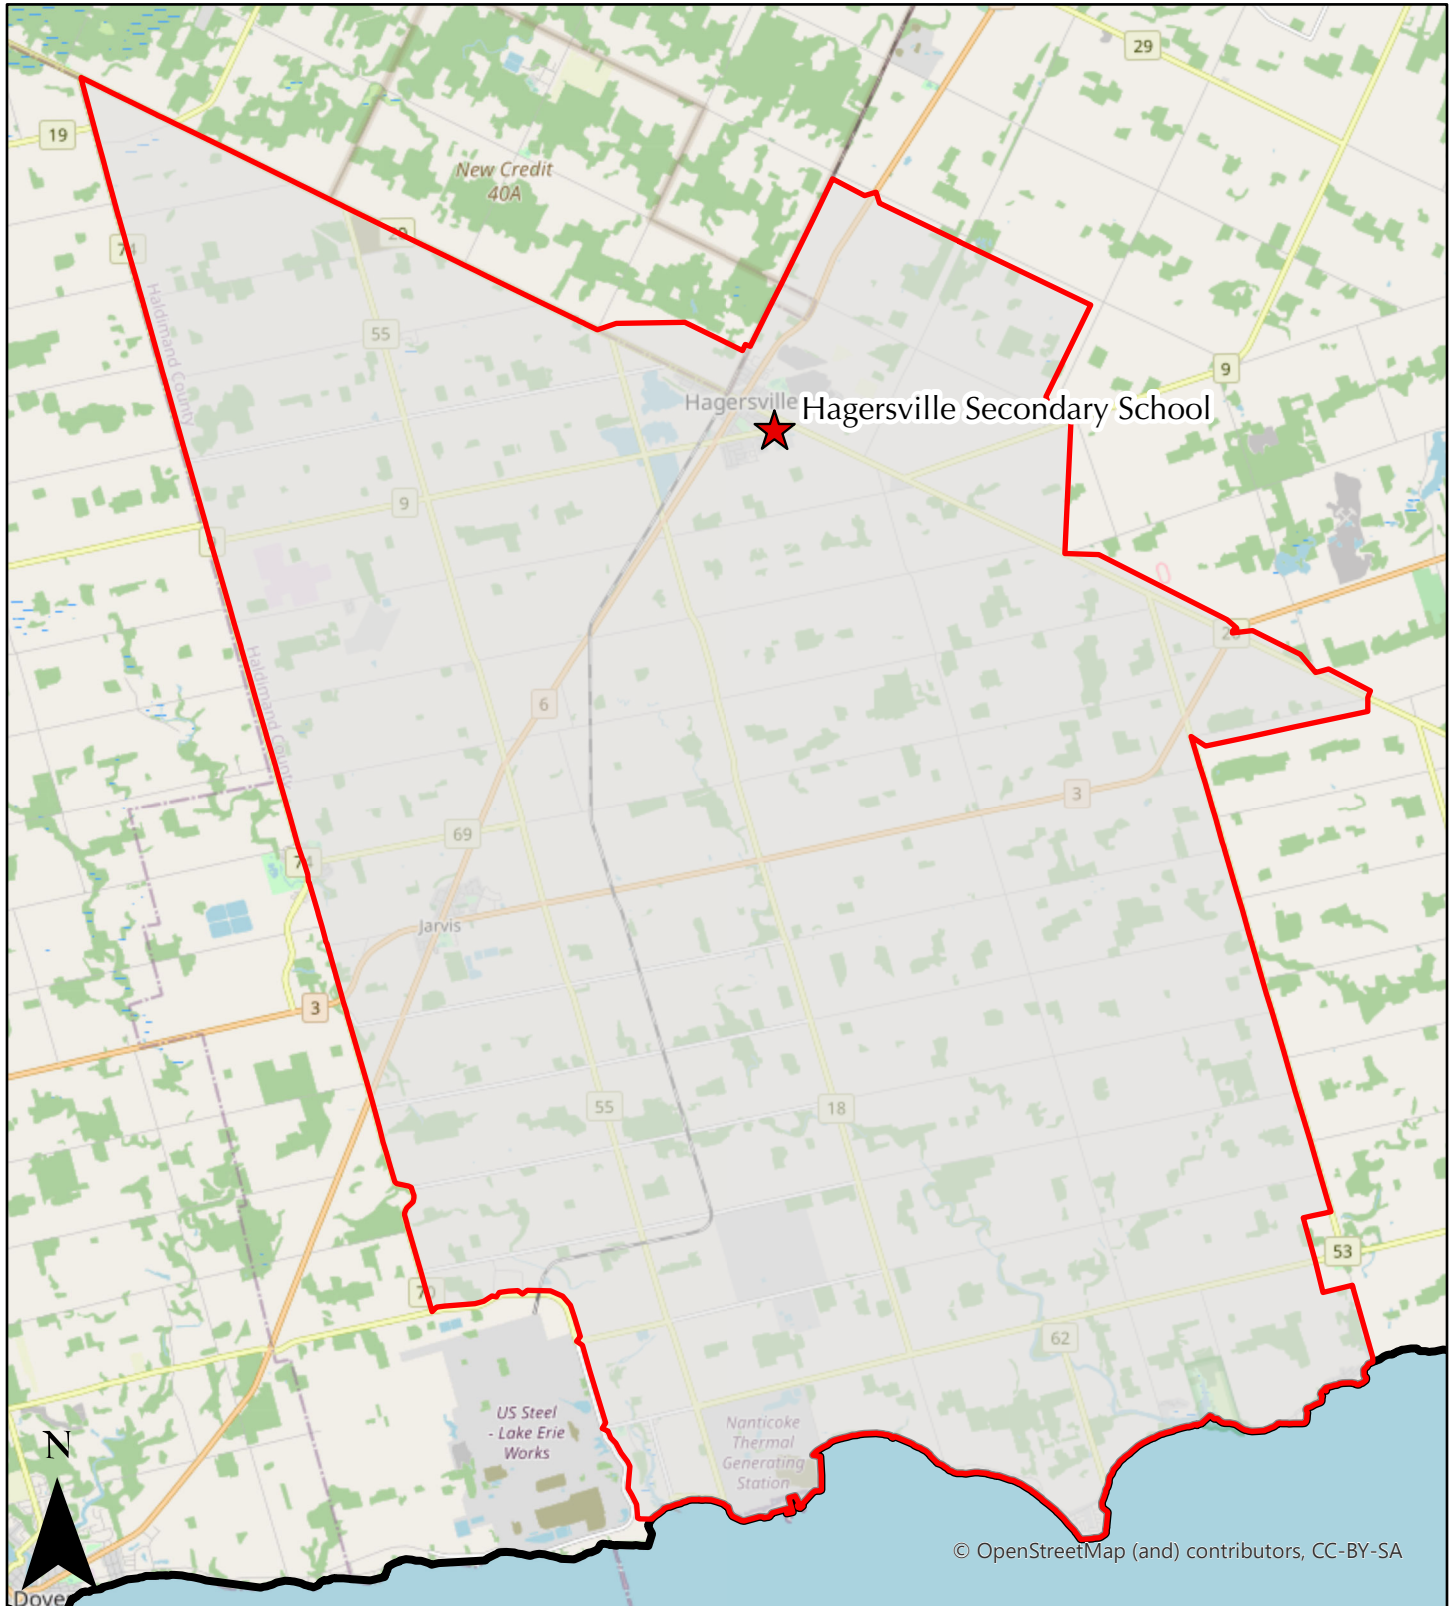

School Boundary Map

Hagersville Secondary School

Grades: 9-12

Date: January-19-21