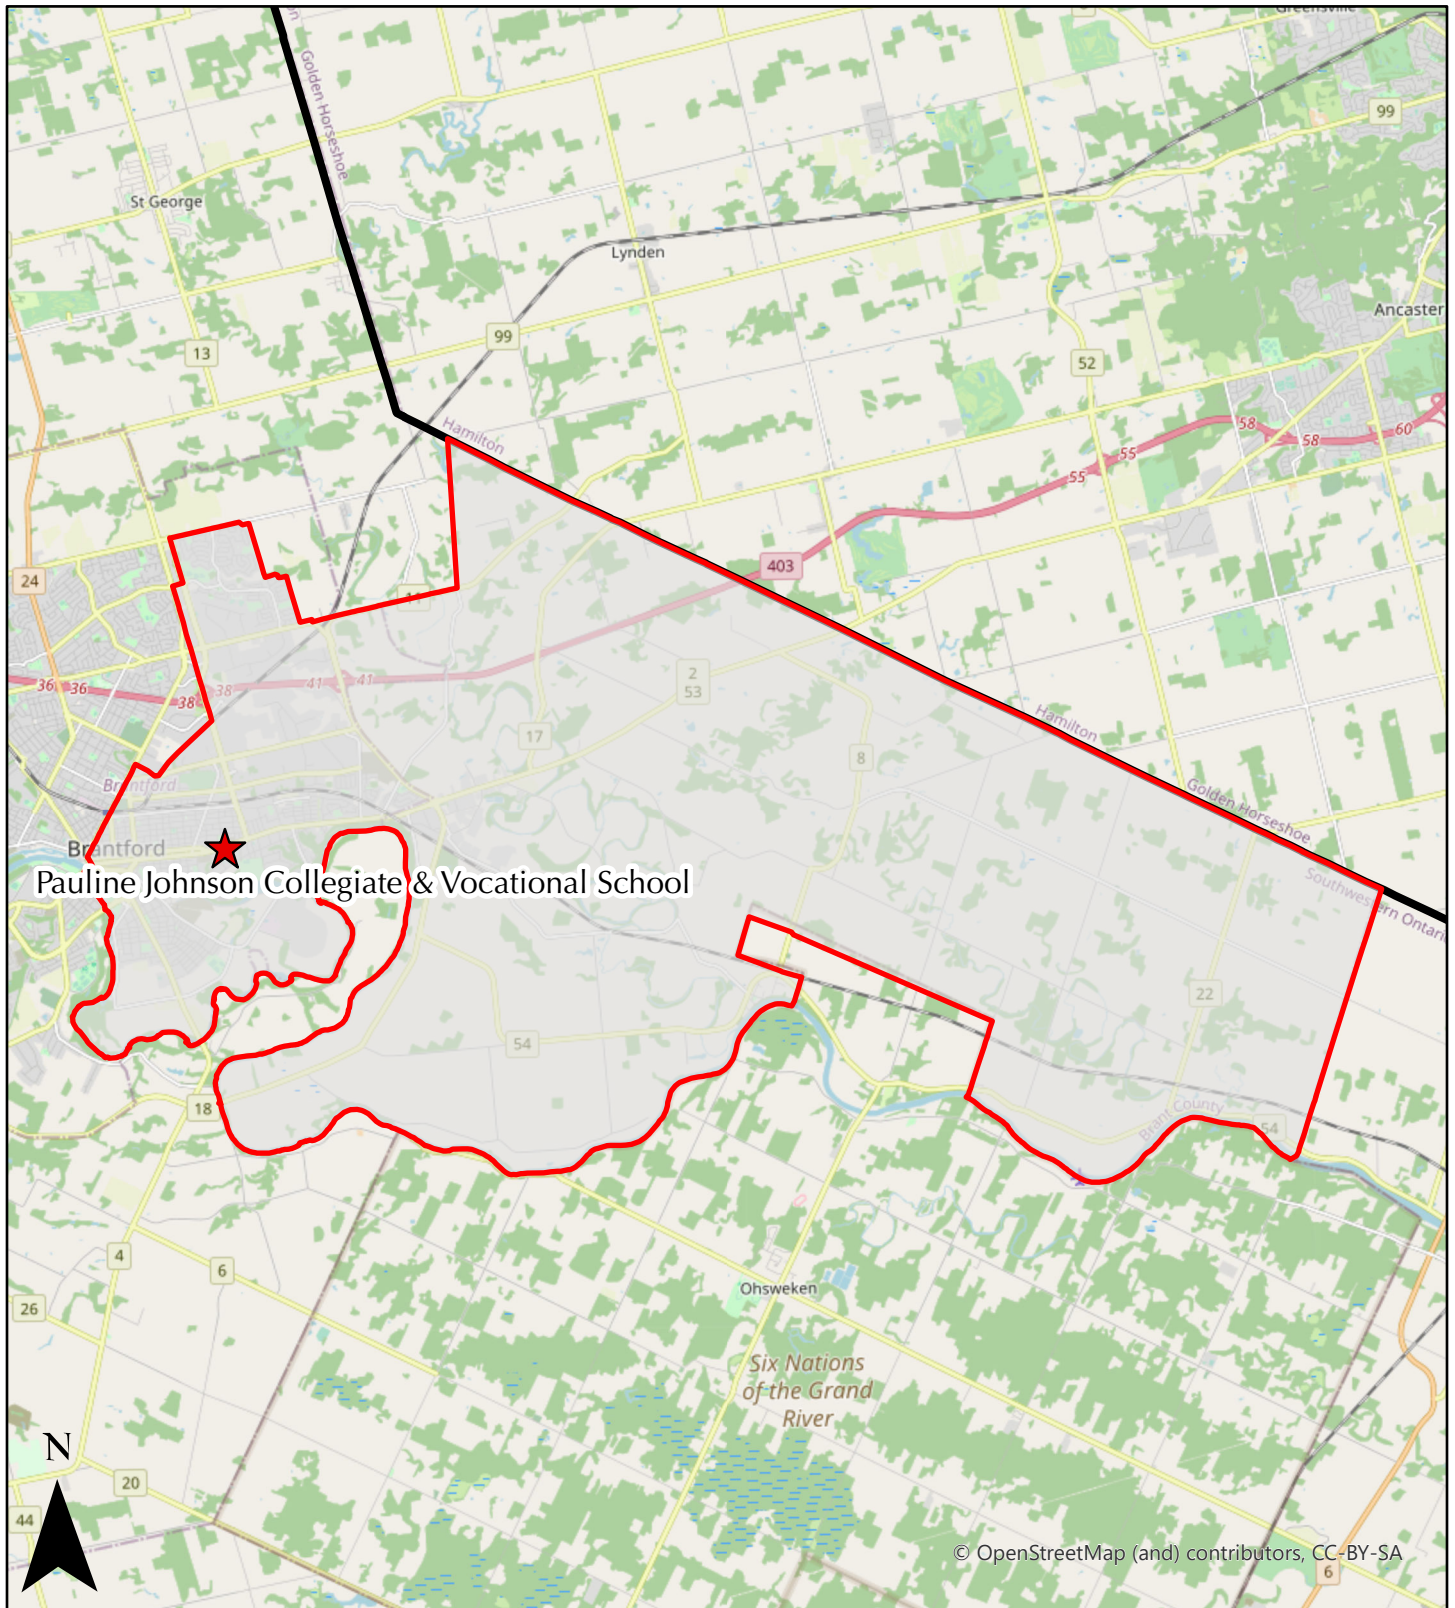

# School Boundary Map

## Pauline Johnson Collegiate & Vocational School

Grades: 9-12

© OpenStreetMap (and) contributors, CC-BY-SA

Date: January-19-21