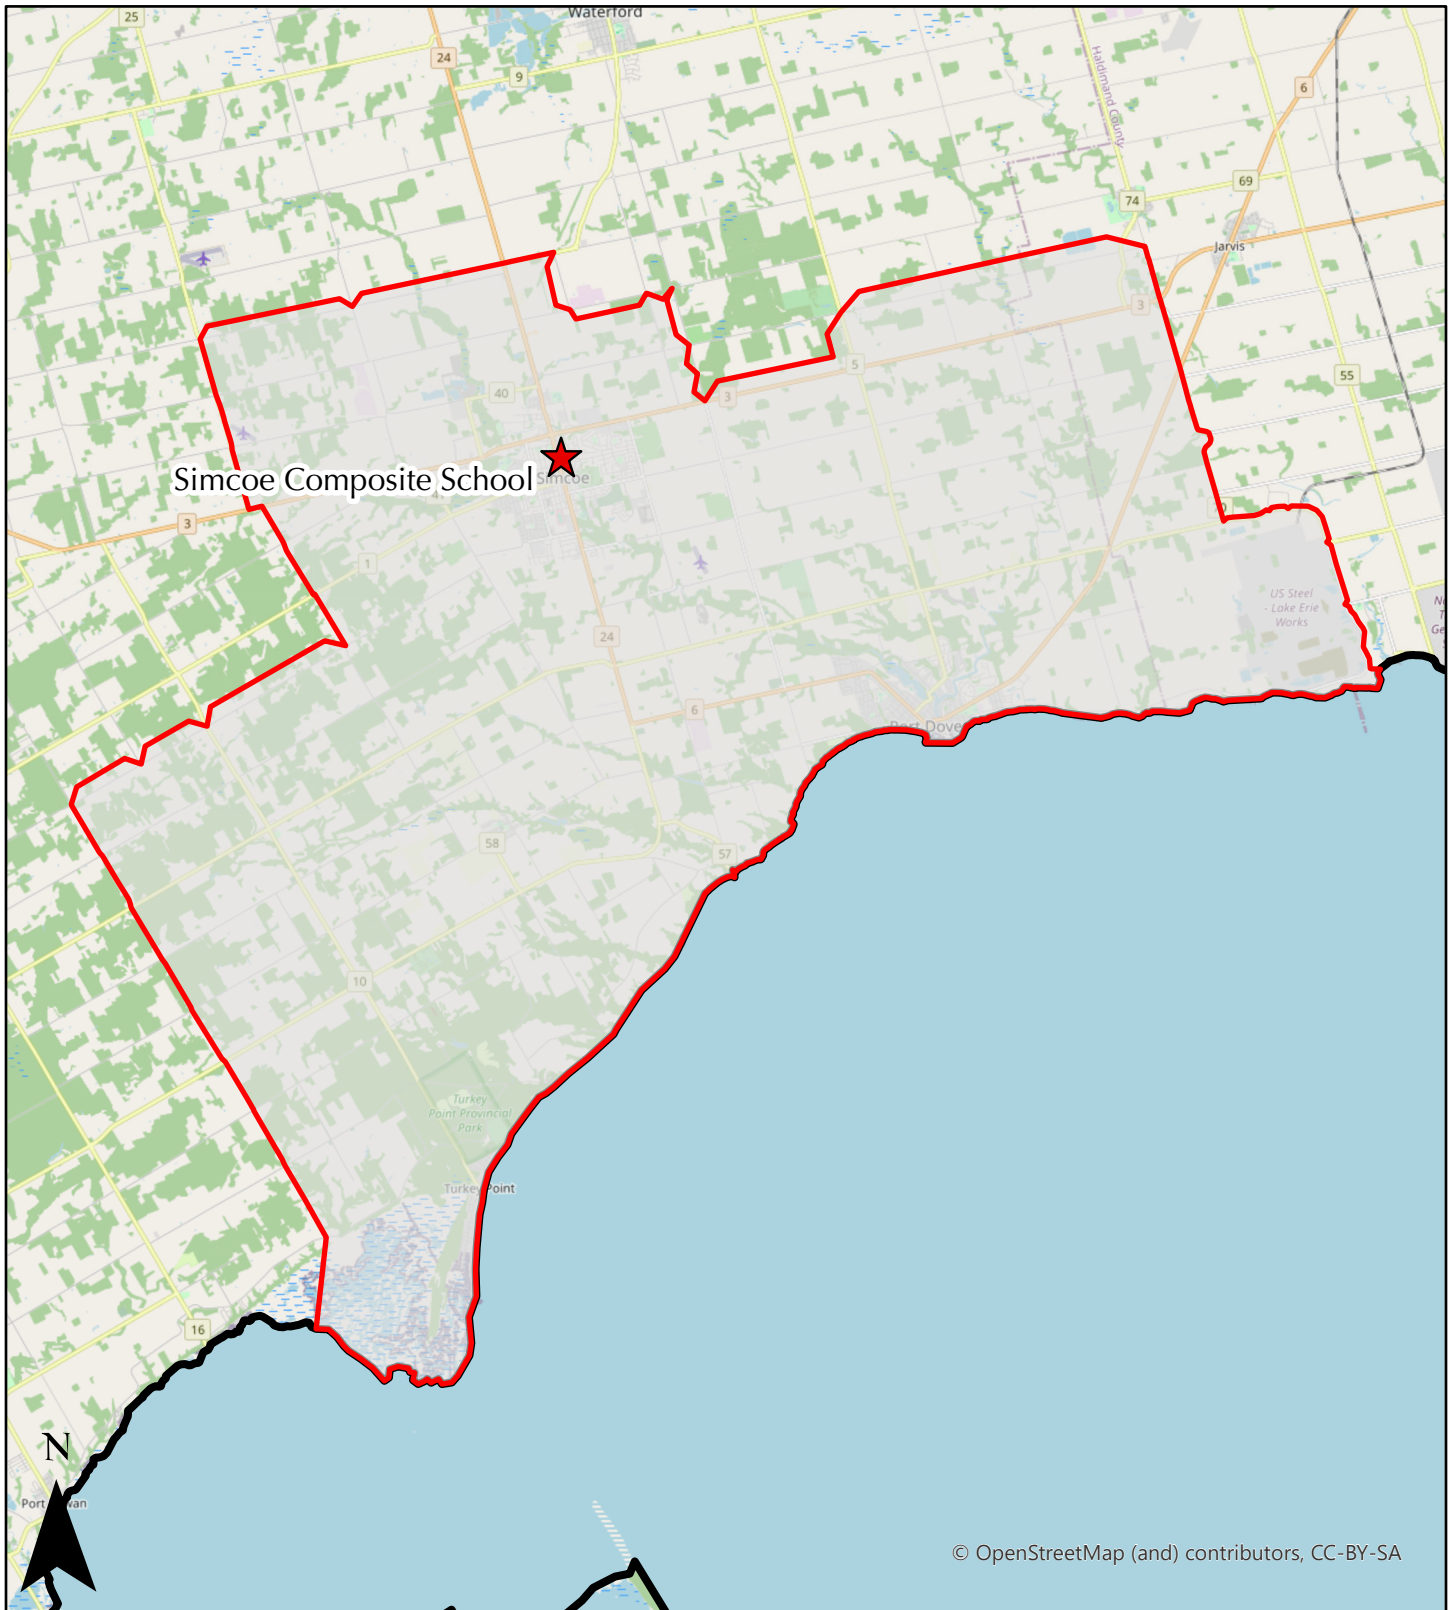

# School Boundary Map

## Simcoe Composite School

Grades: 9-12

0 0.75 1.5 3 4.5 6 7.5 9 10.5 km

Date: January-19-21