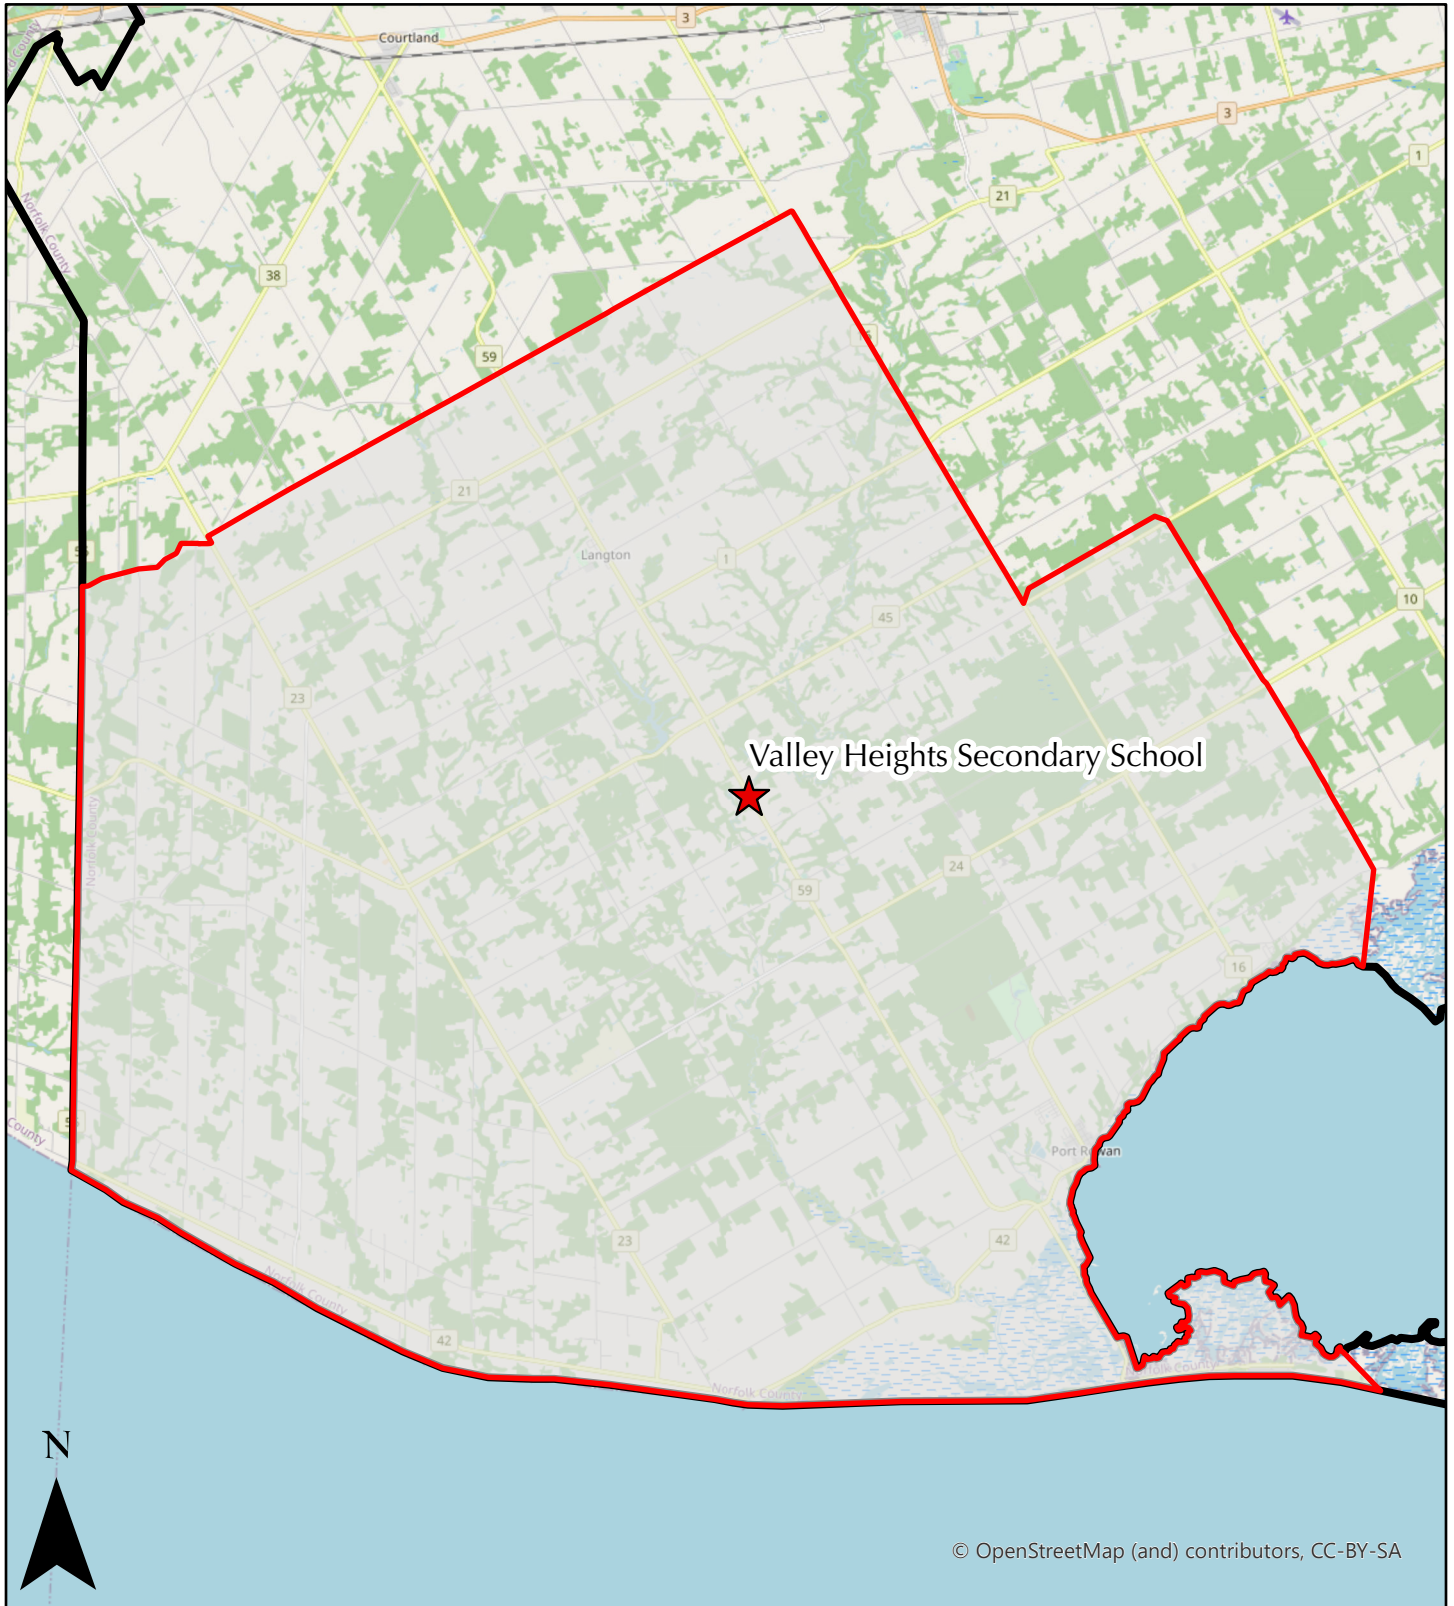

School Boundary Map

Valley Heights Secondary School

Grades: 9-12

Date: January-19-21