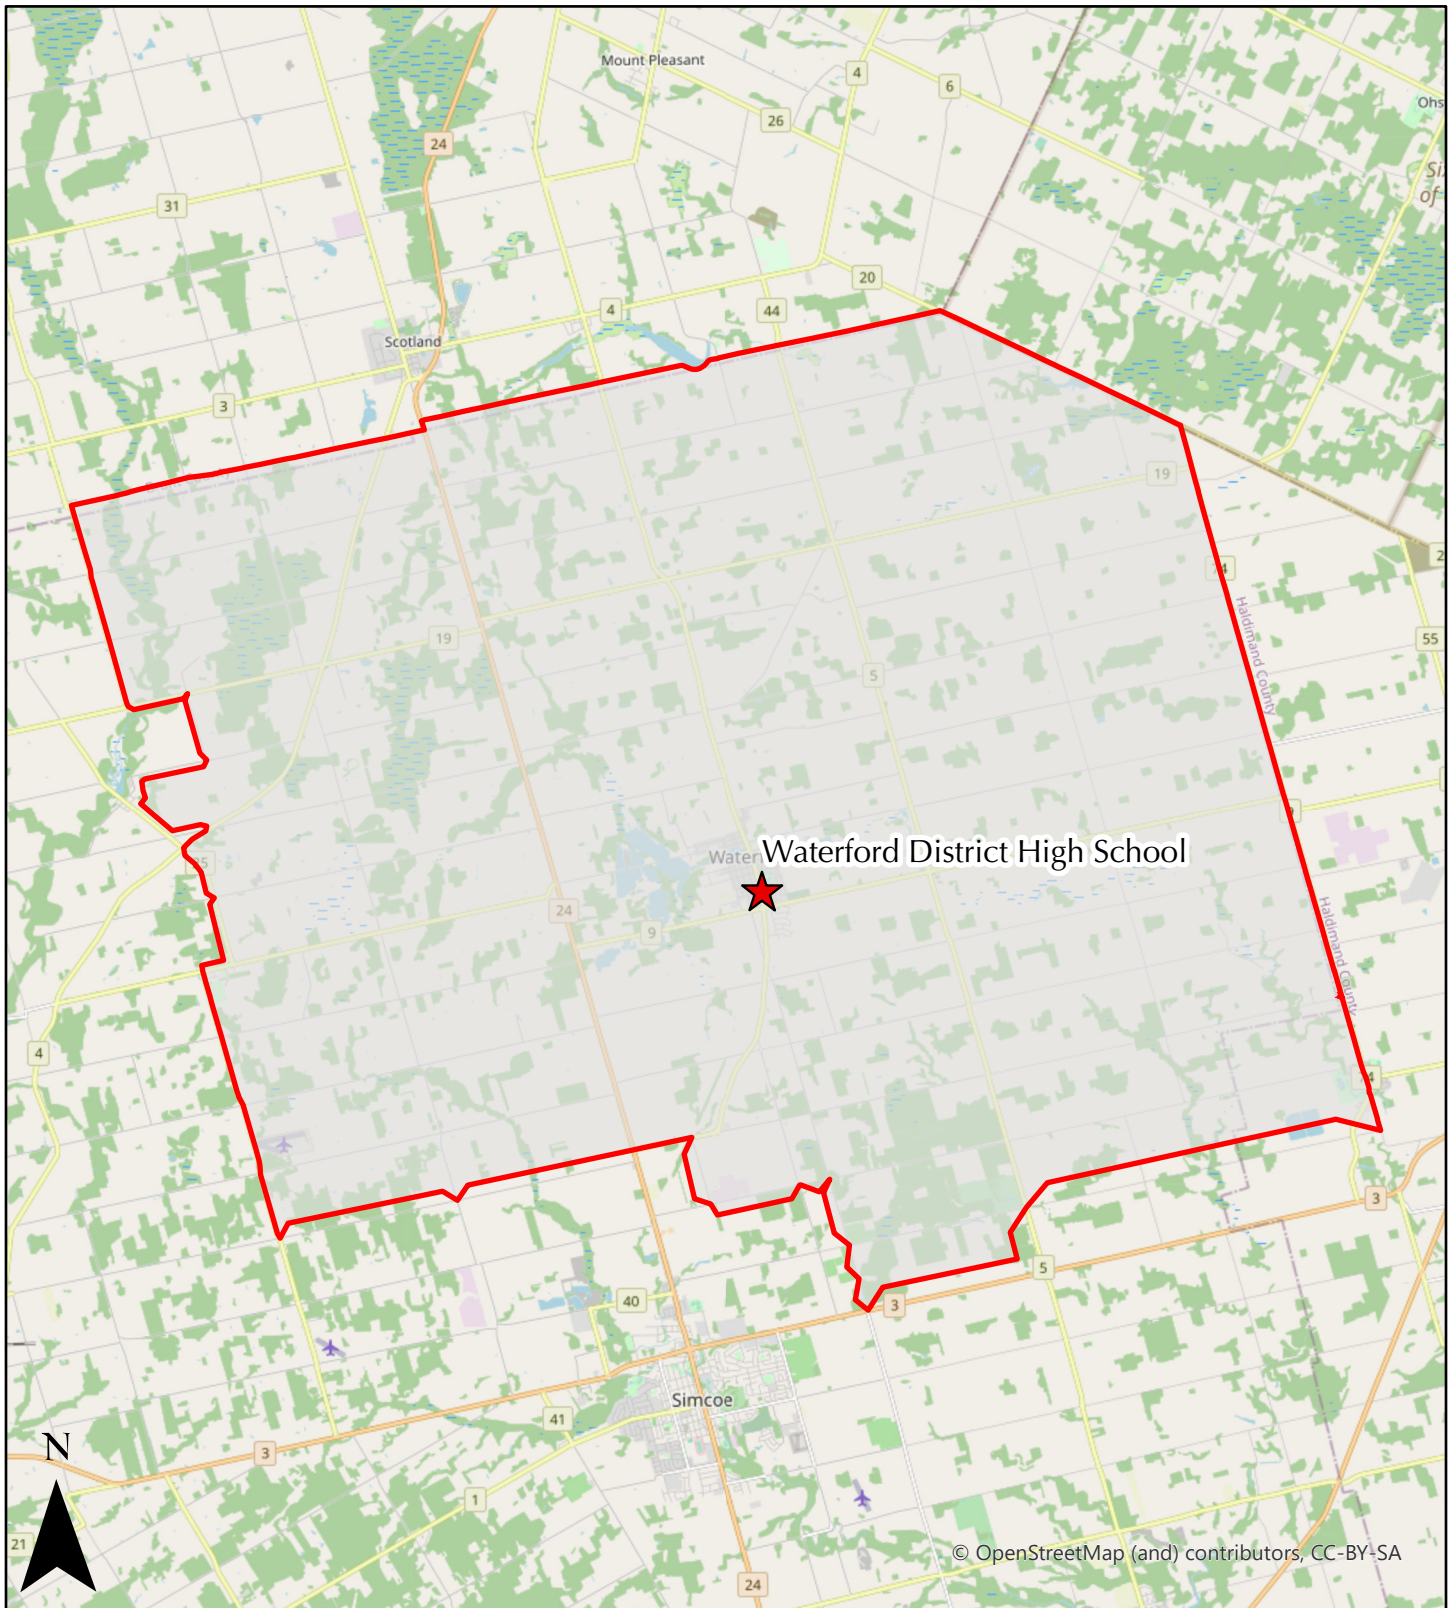

School Boundary Map

Waterford District High School

Grades: 9-12

Date: January-19-21