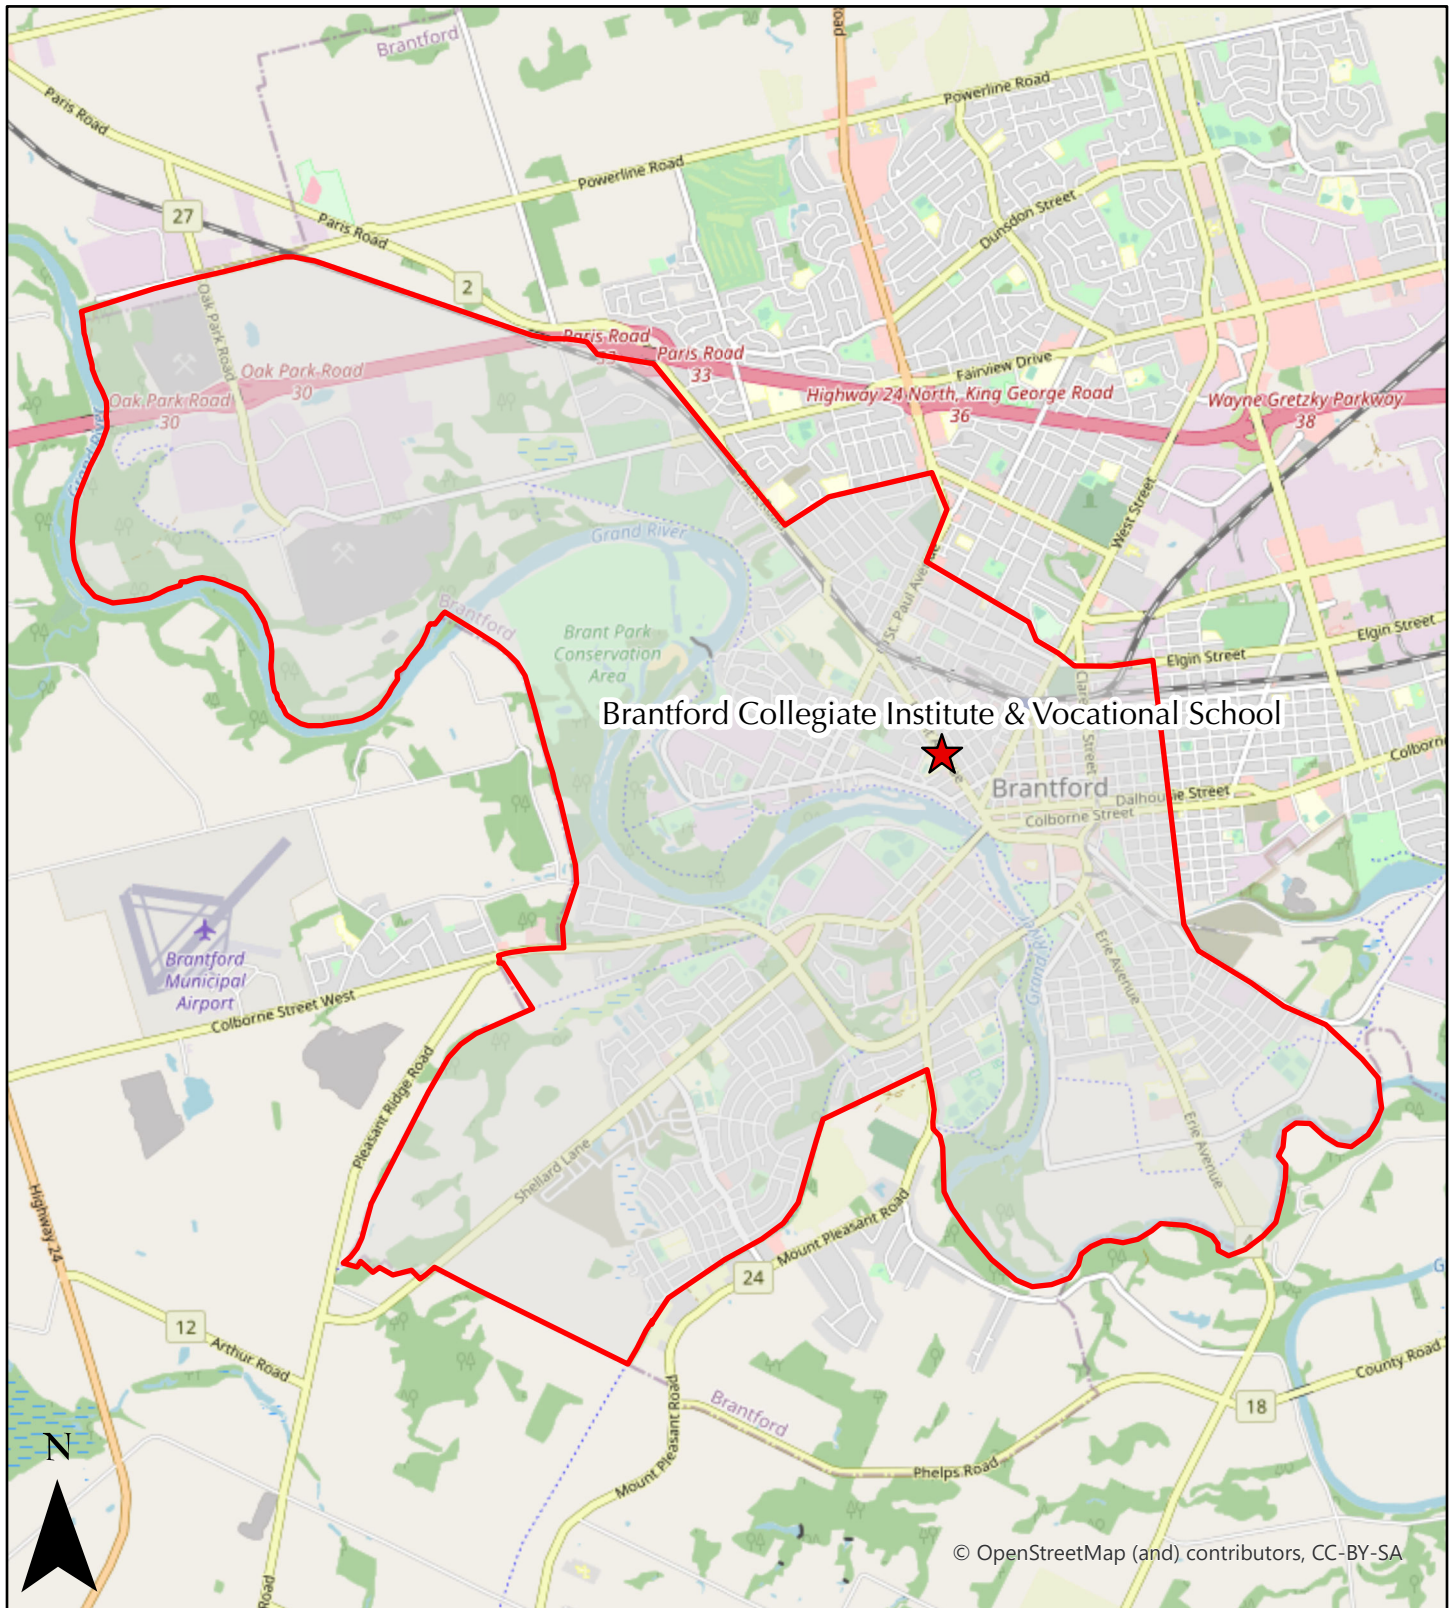

School Boundary Map

Brantford Collegiate Institute & Vocational School

French Immersion Grades: 9-12

Date: January-18-21