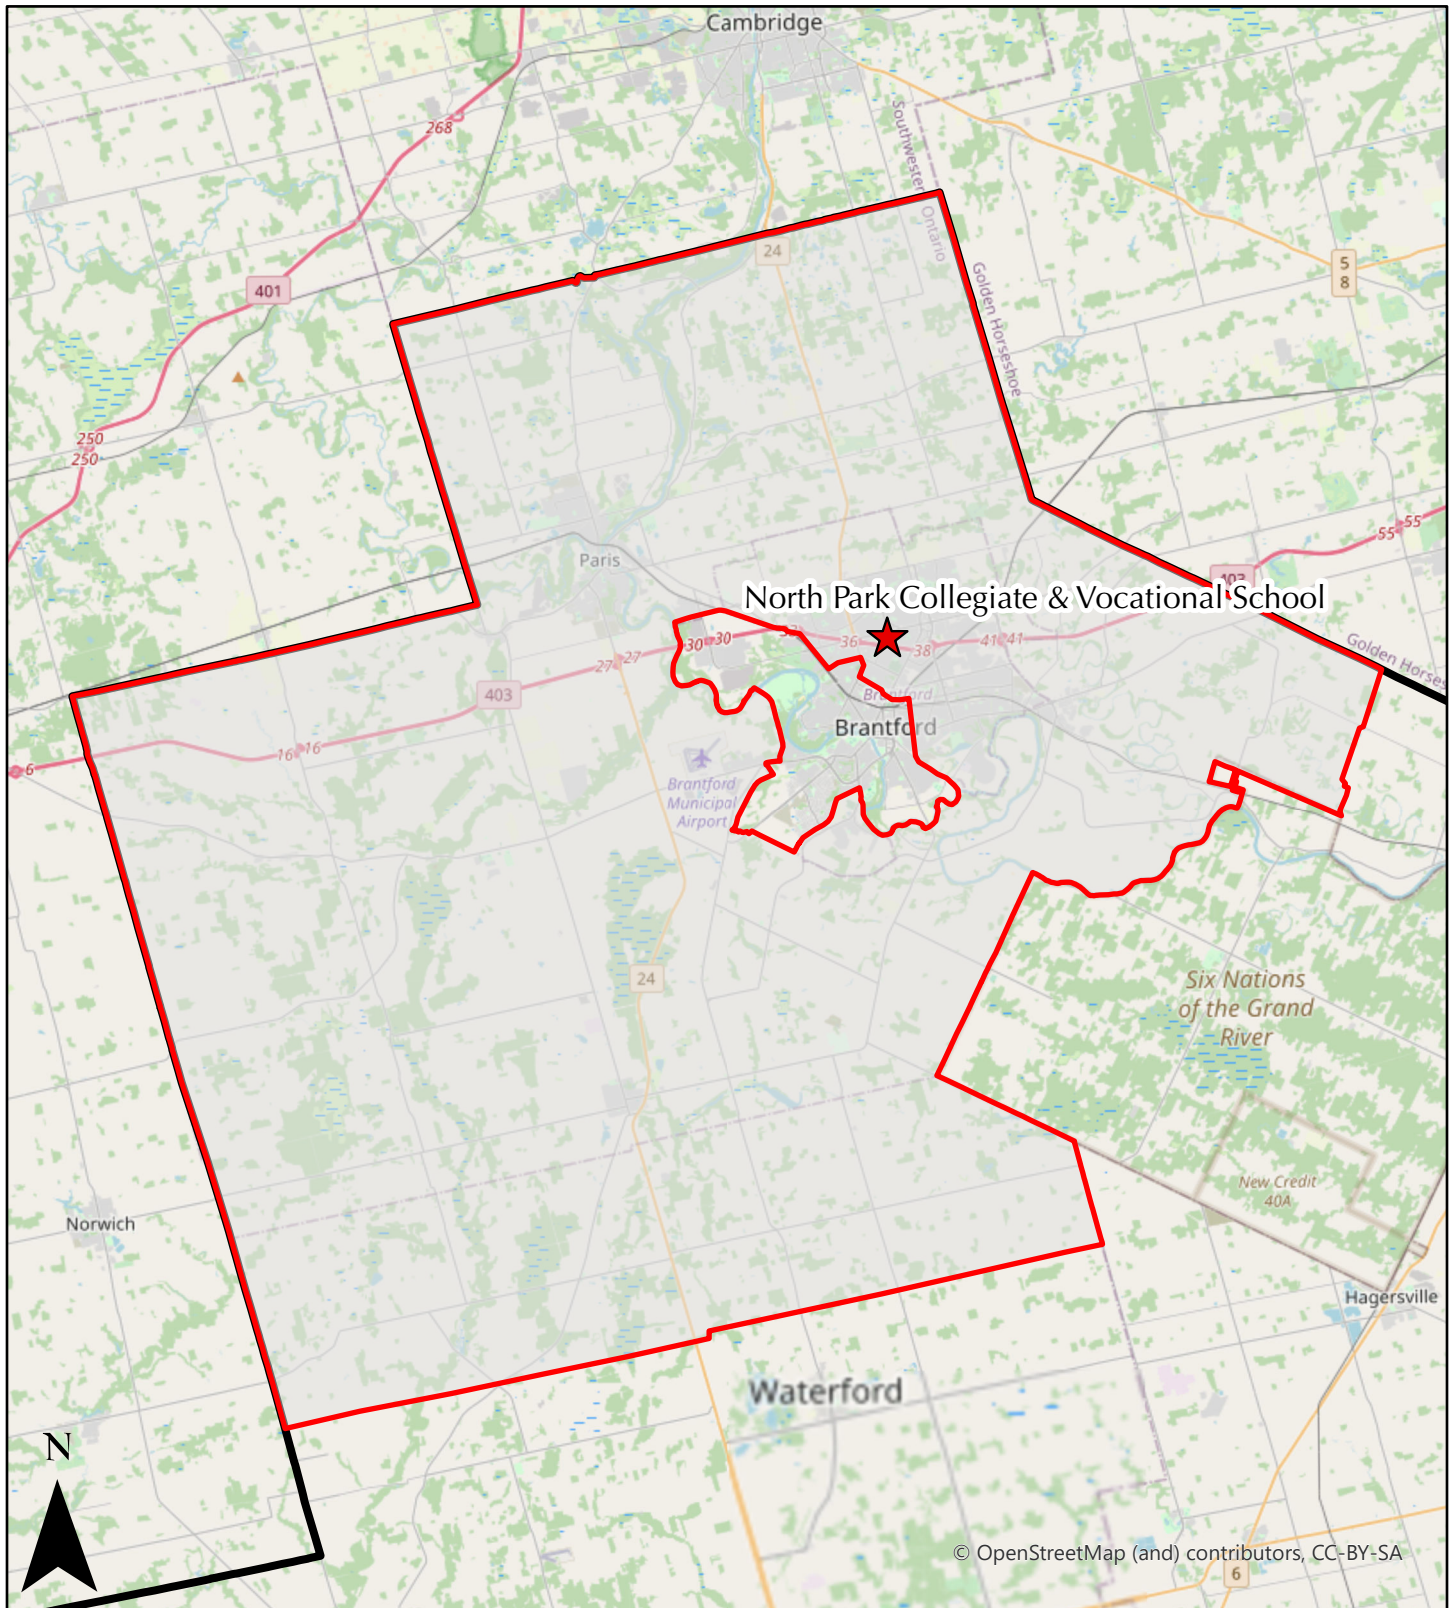

School Boundary Map

North Park Collegiate & Vocational School

French Immersion Grades: 9-12

© OpenStreetMap (and) contributors, CC-BY-SA

Date: January-18-21