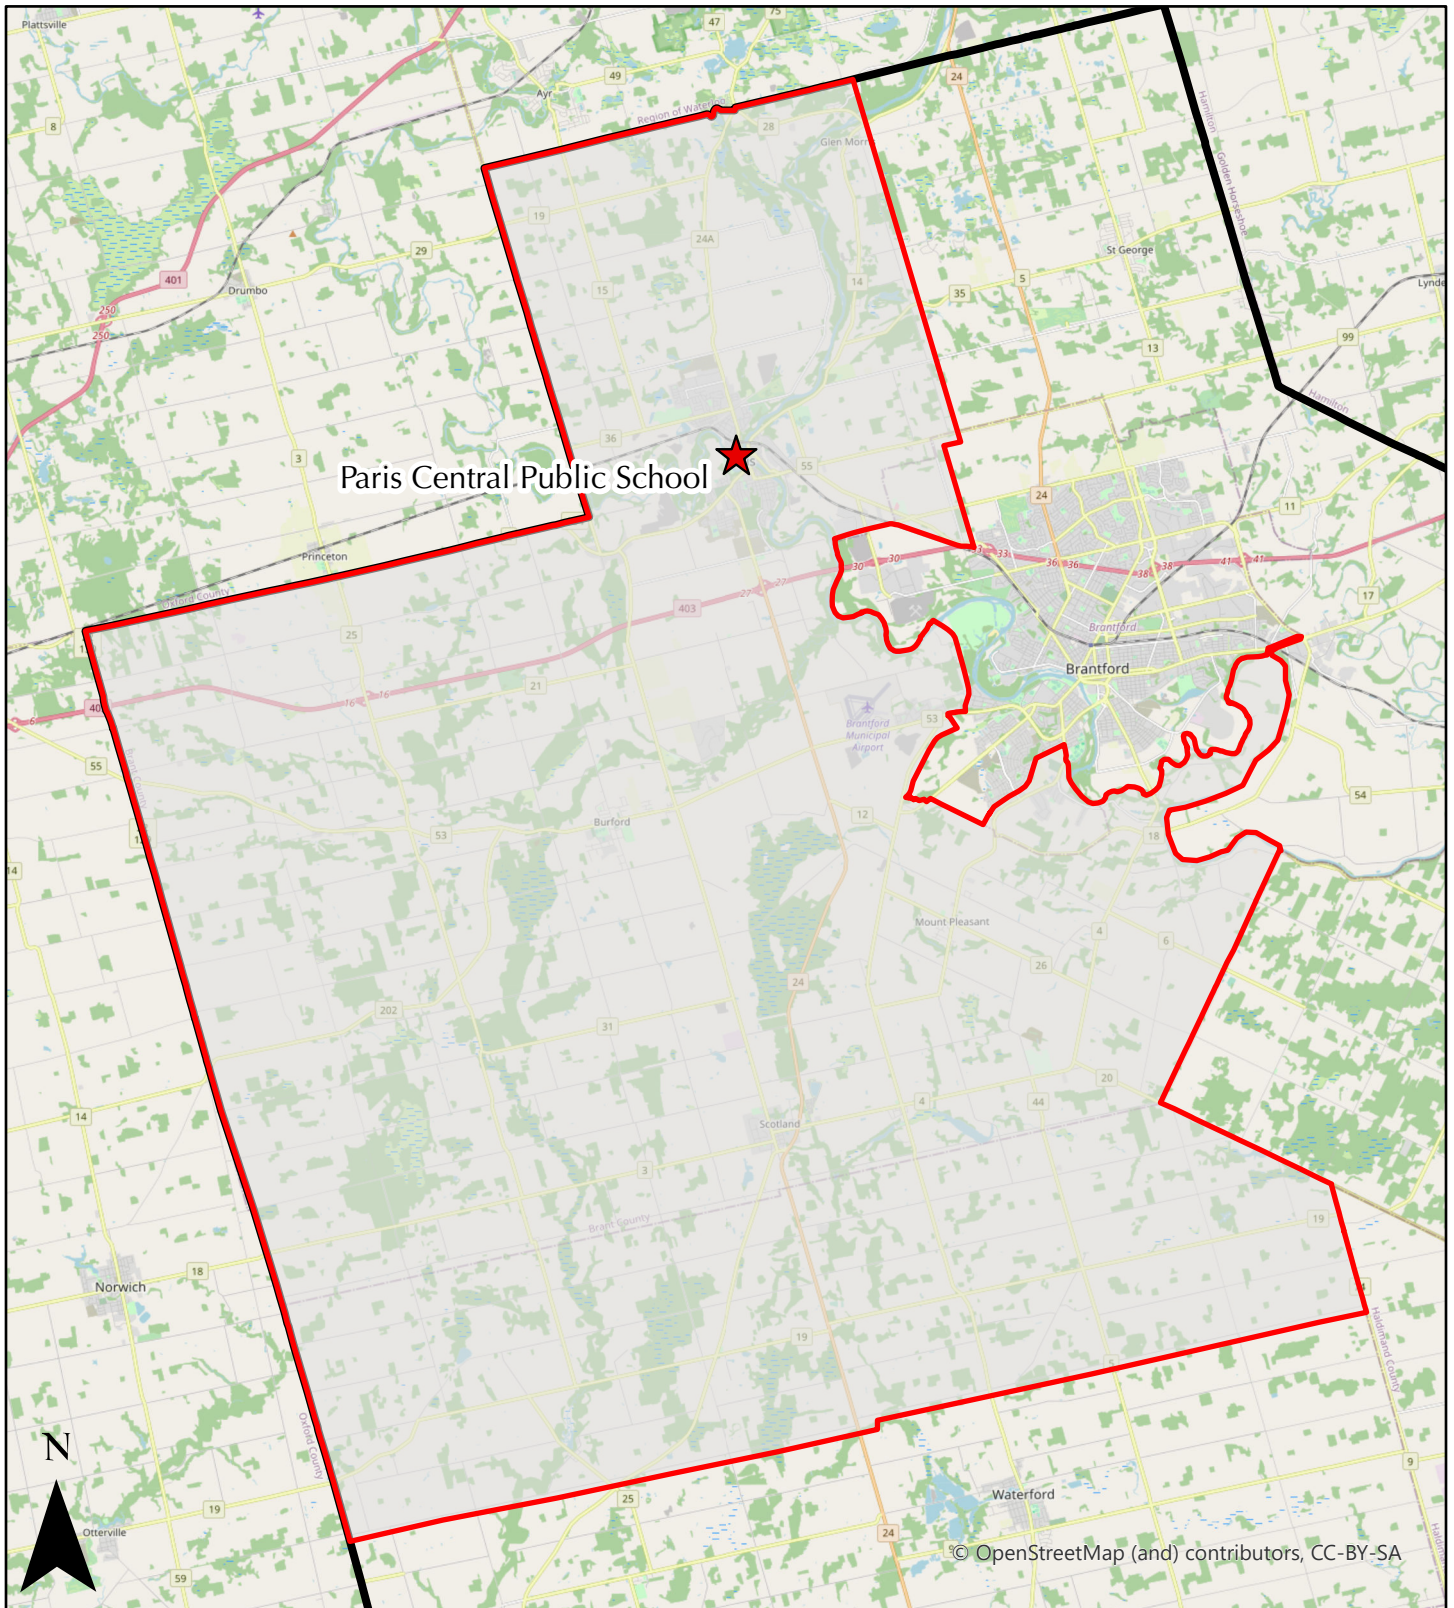

# School Boundary Map

## Paris Central Public School

French Immersion Grades: 6 to 8 (Grades JK-5 @ Burford District Elementary)

Date: January-19-21